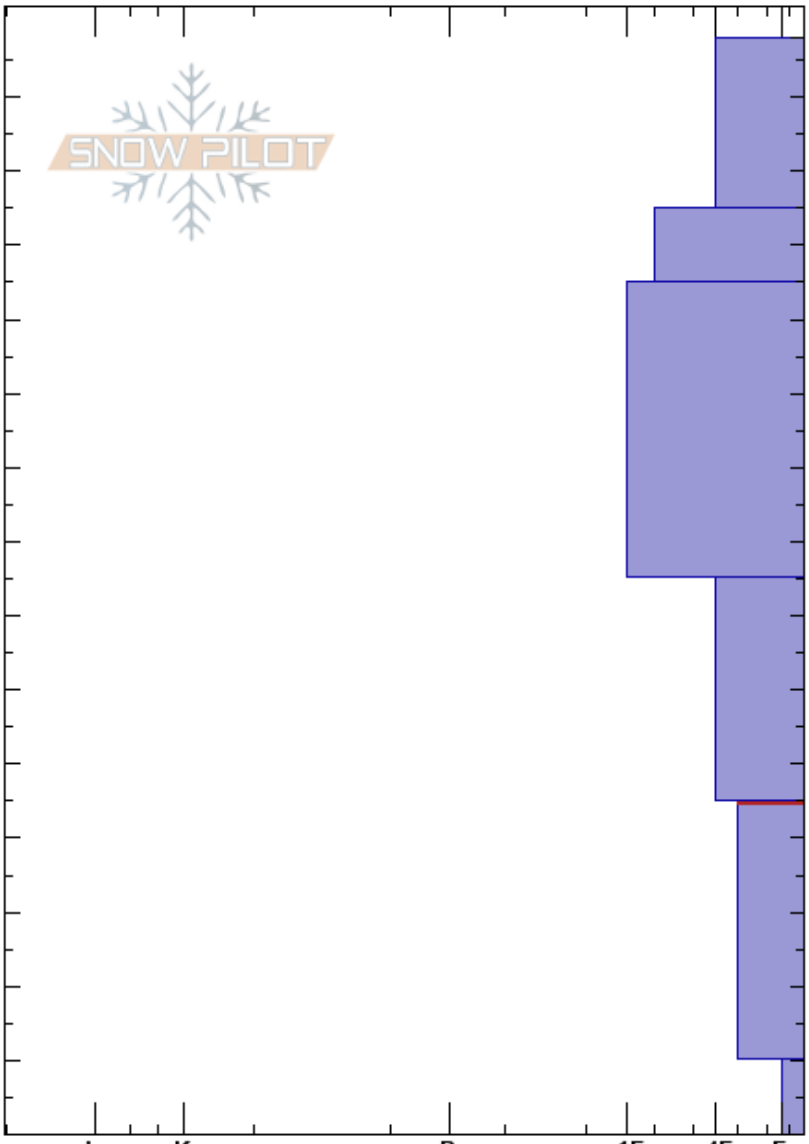

Cimarron, Dunsinane Mt
 Cimarrons
 CO
Elevation: 12000 ft
Aspect: 328°
Specifics: We skied slope

Jeff Davis
 01/27/2025 - 2:00pm
Co-ord: 38.13152N, -107.53907W
Slope Angle: 30°
Wind Loading: previous

Stability: Good **HS:** 148 **Layer Notes:**
Air Temperature: 25°C **PF:** 50 45-10cm: Problematic layer
Sky Cover: FEW **PS:** 20
Precipitation: NO
Wind: S Calm

Elevation (ft)	Crystal		Moisture	ρ kg/m ³	Stability tests & Layer comments
	Form	Size			
148 - 130	/				
120 - 110	•				
110 - 80	•				
80 - 50	□	1			
50 - 45					← ECTP29 @45cm ← CT24, SC @45cm
45 - 10	□	1-3			
10 - 0	□ (^)	3			