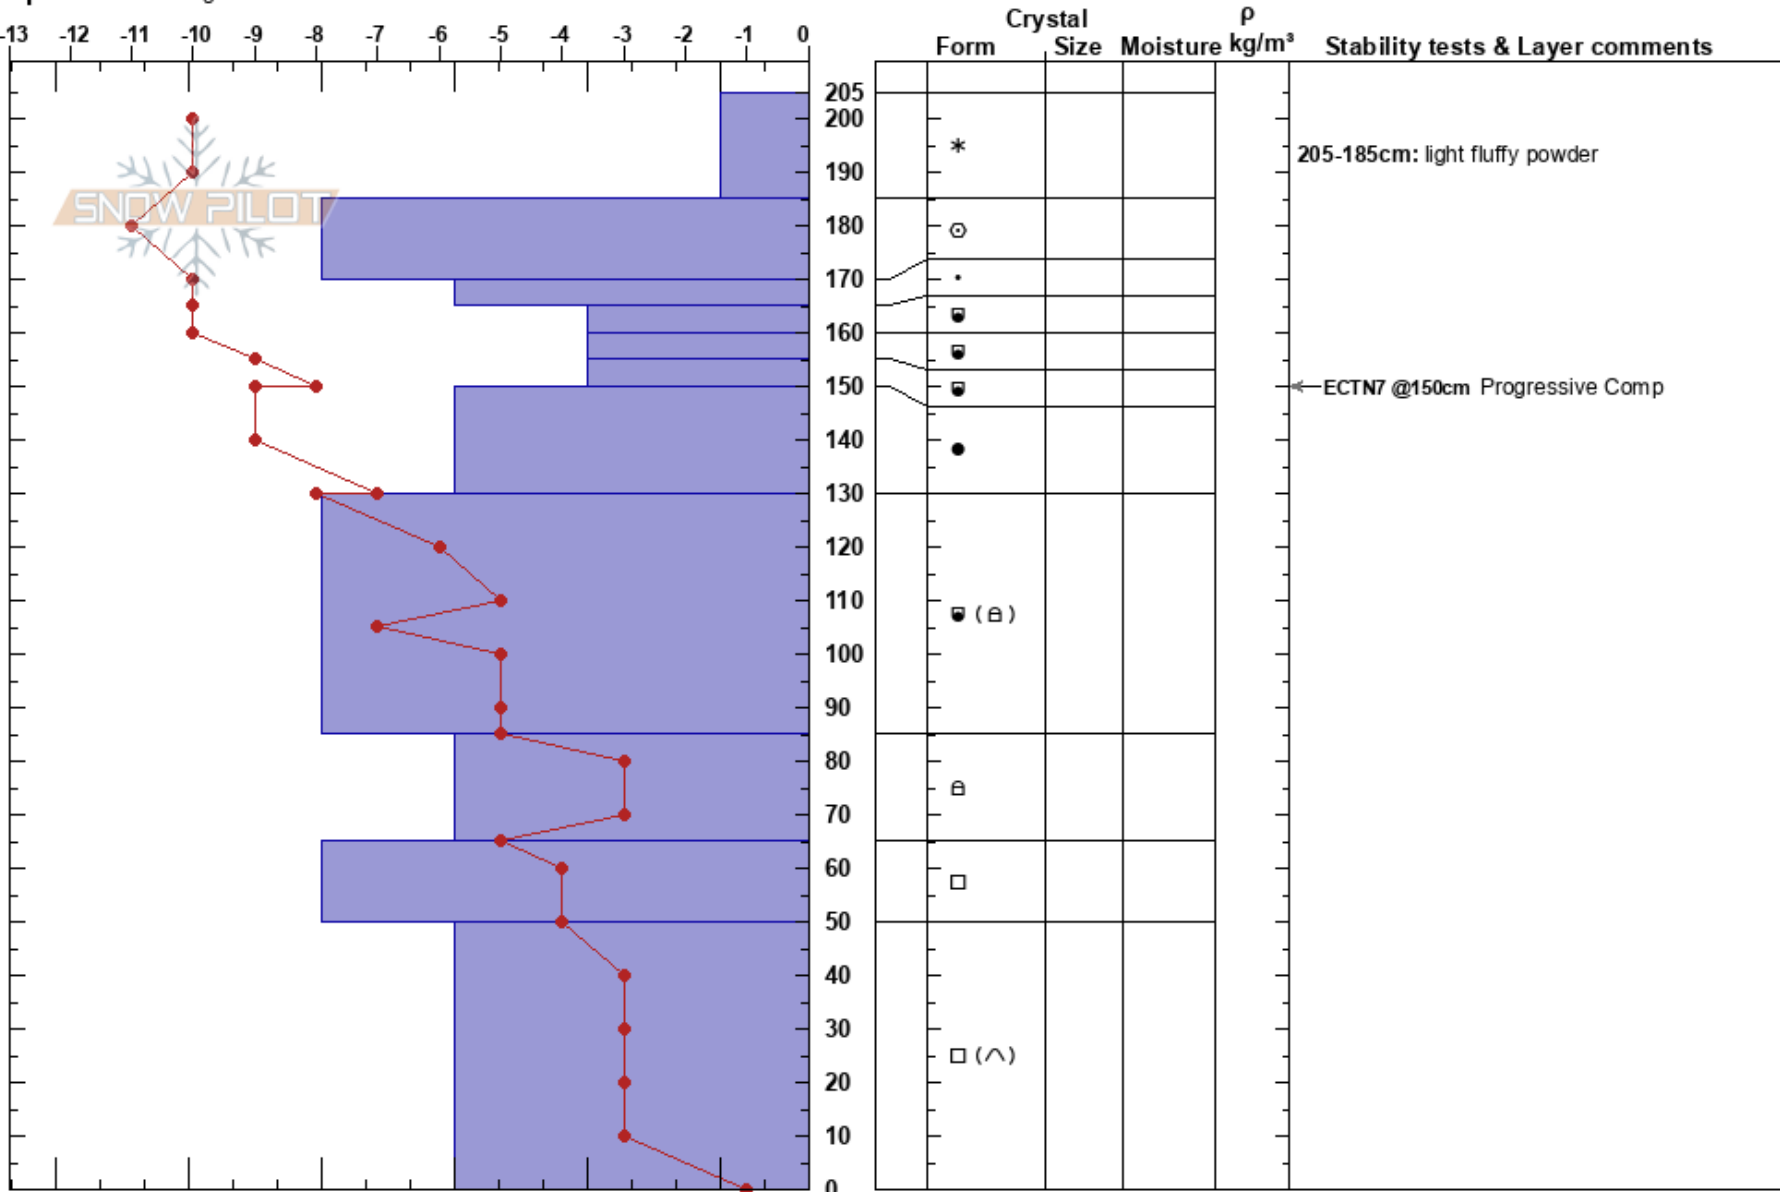

Loveland 6 Headwall

Ben Rosen

Stability: Good

HS:205

Layer Notes:

Front Range

01/26/2025 - 10:00am

Air Temperature: -5°C

PF:30

205-185cm: light fluffy powder

CO

Co-ord: 39.66741N, -105.90438W

Sky Cover: CLR

PS: 10

160-155cm: Problematic layer

Elevation: 11840 ft

Slope Angle: 32°

Precipitation: NO

Wind: NW Light Breeze

Aspect: NE

Wind Loading: previous

Specifics: Pit dug in a Ski Area

Notes: Ski Tracks, we skied slope after pit