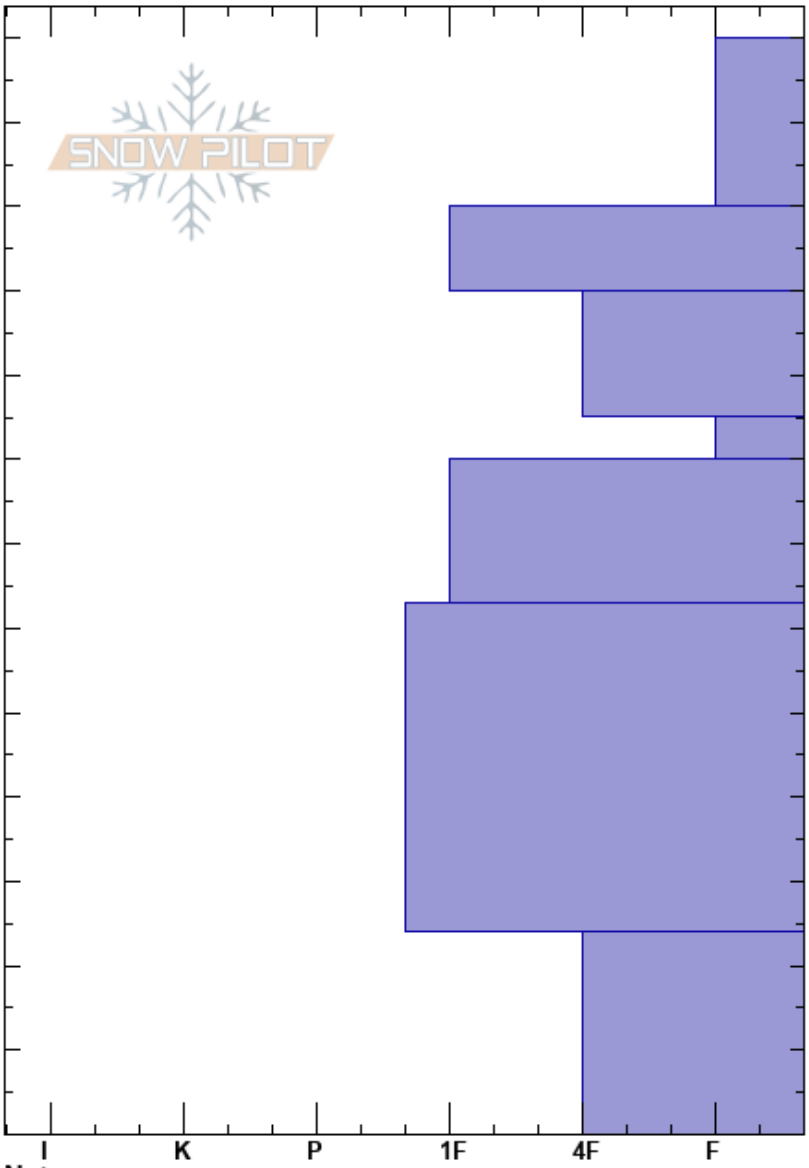

Murphy Creek (Lower)
 Salt River Range
 WY
 Elevation: 7900 ft
 Aspect: NE
 Specifics:

Alex Drinkard
 01/27/2025 - 1:00pm
 Co-ord: 43.03177N, -110.90330W
 Slope Angle: 32°
 Wind Loading: no

Stability:
 Air Temperature:
 Sky Cover: CLR
 Precipitation: NO
 Wind: W Light Breeze

HS:130
 PF:20 24-0cm: Moist
 PS: 10

Height (ft)	Crystal		Moisture (kg/m³)	Stability tests & Layer comments
	Form	Size		
130				
120	+			
110	•			
100	/			
90				
80	□			
70	•			
60				
50				
40	•			
30				
20				
10	□	1-2		24-0cm: Moist
0				ECTX