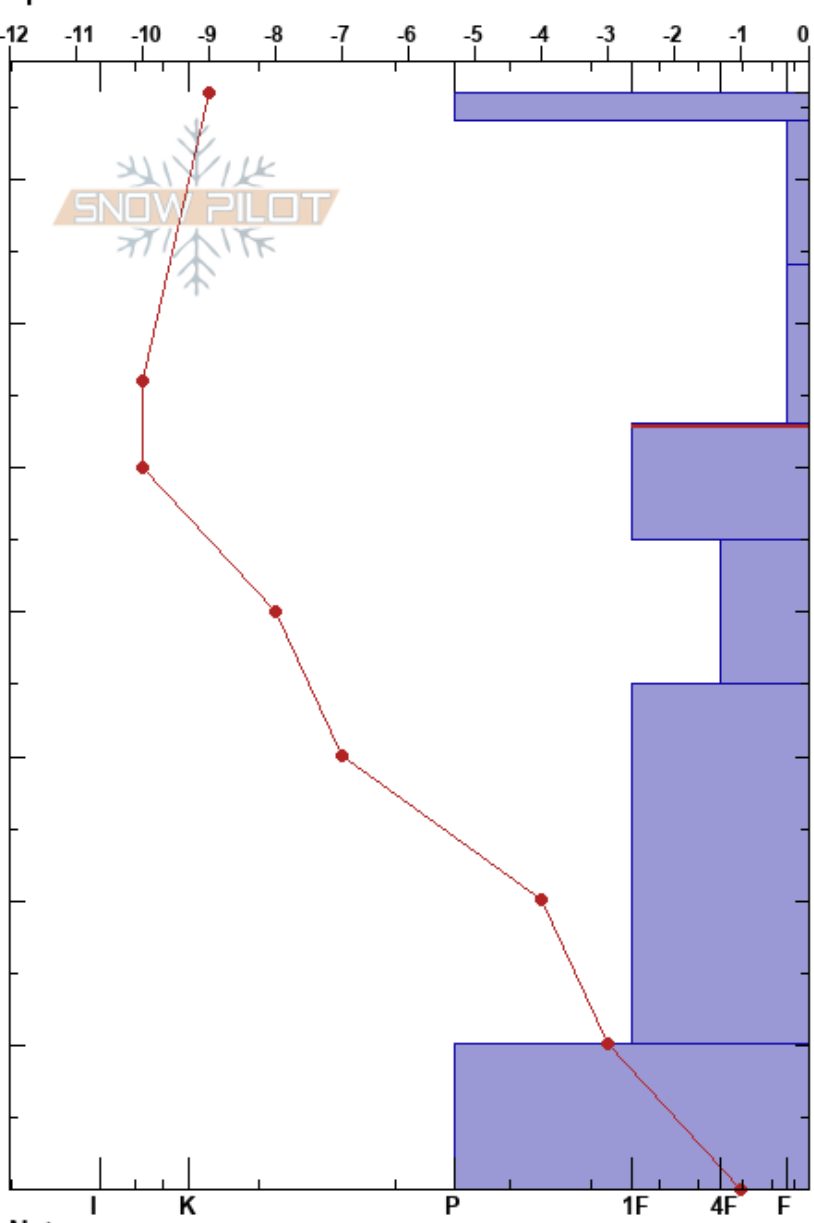

OMP NTL Pit
 Sawatch
 CO
 Elevation: 11427 ft
 Aspect: NE
 Specifics:

Spencer Herford
 01/27/2025 - 10:40am
 Co-ord: 13S 383316E 4261977N
 Slope Angle: 18°
 Wind Loading: no

Stability:
 Air Temperature: -4°C
 Sky Cover: CLR
 Precipitation: NO
 Wind: W Calm

HS:76
 PF:55
 PS:8
 53-45cm:Problematic layer

Height (cm)	Crystal		Moisture	ρ kg/m ³	Stability tests & Layer comments
	Form	Size			
76	/ /	0.5			
70	/	1			
60	□	1			← CT6, SC @64cm ← ECTN6 @64cm
50	□	1-2			
40	^	2-4			
30					
20	^	4			
10					← DT24, SC @10cm ← PST98/100 (End) @10cm
0	^	4			