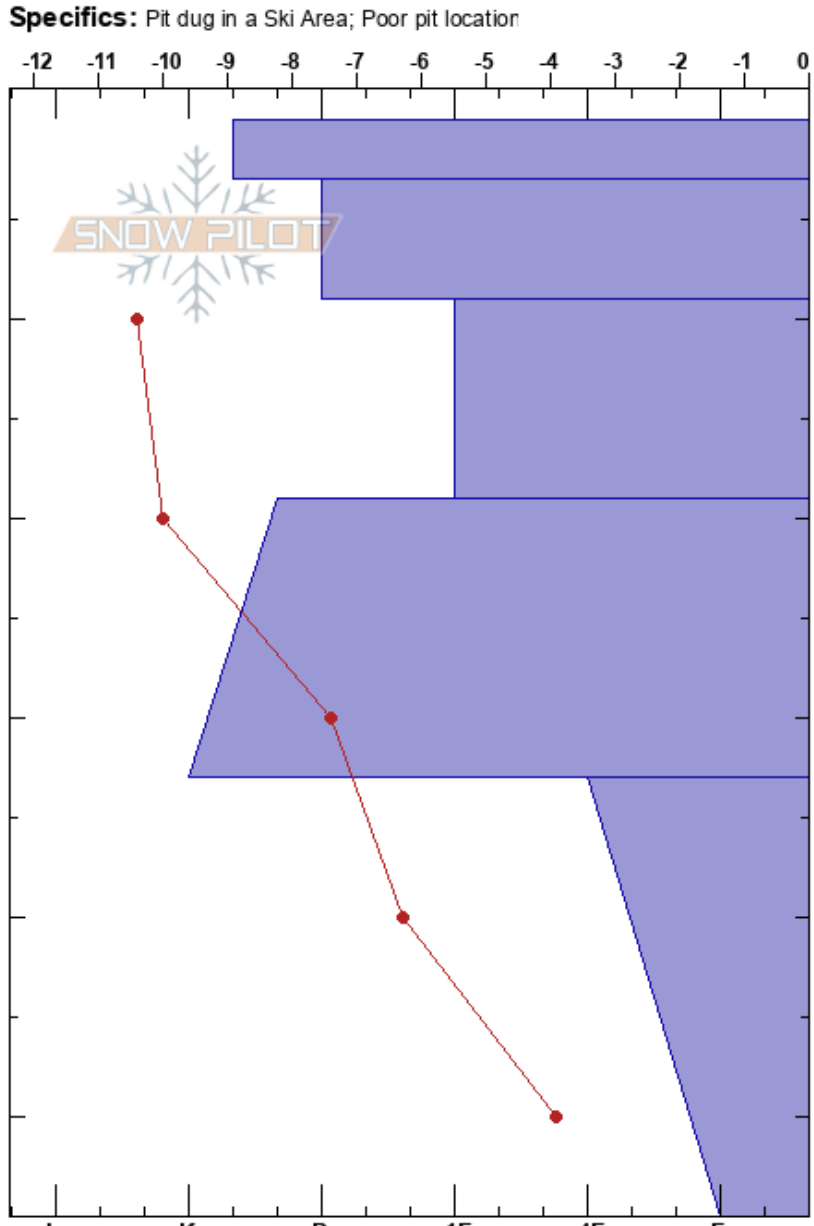

Ugly face
 South Rockies
 AB
 Elevation: 1646 m
 Aspect: E

Emy Nantel
 27/01/2025 - 10:35
 Co-ord:
 Slope Angle: 36°
 Wind Loading: no

Stability:
 Air Temperature: -3.7°C
 Sky Cover: FEW
 Precipitation: NO
 Wind: N Light Breeze

HS:55
 PF:5
 19-33cm: MFcr complex

| Form | Crystal | | ρ kg/m ³ | Stability tests & Layer comments |
|------|---------|----------|-----------------------------|----------------------------------|
| | Size | Moisture | | |
| / | 0.3 | | | |
| ⊙⊙ | | D | | |
| □ | 1 | D | | |
| □ | 2 | D | | |
| ⊙⊙ | | D | | 19-33cm: MFcr complex |
| | | | | ← CT16, SP @33cm on DH(2,3) |
| ^ | | D | | |
| | | | | ← CT19, SP @55cm |

Notes: Blowing snow : Nil