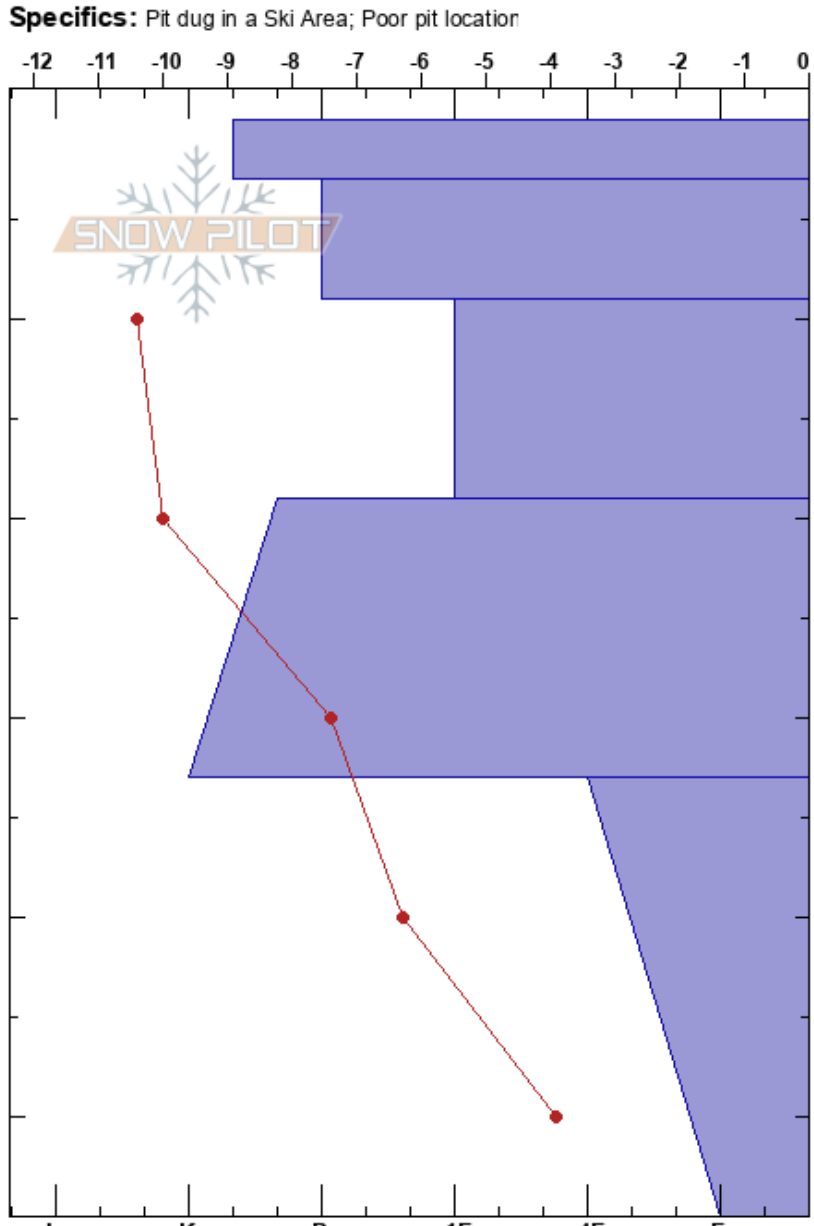

Ugly face
 South Rockies
 AB
 Elevation: 1646 m
 Aspect: E

Emy Nantel
 27/01/2025 - 10:35
 Co-ord:
 Slope Angle: 36°
 Wind Loading: no

Stability: HS:55
 Air Temperature: -3.7°C PF:5
 Sky Cover: FEW
 Precipitation: NO
 Wind: N Light Breeze

Layer Notes:
 19-33cm: MFcr complex

Form	Crystal		Moisture	ρ kg/m ³	Stability tests & Layer comments
	Size				
/	0.3				
⊙⊙			D		
□	1		D		
□	2		D		
⊙⊙			D		19-33cm: MFcr complex
					← CT16, SP @33cm on DH(2,3)
^			D		
					← CT19, SP @55cm

Notes: Blowing snow : Nil