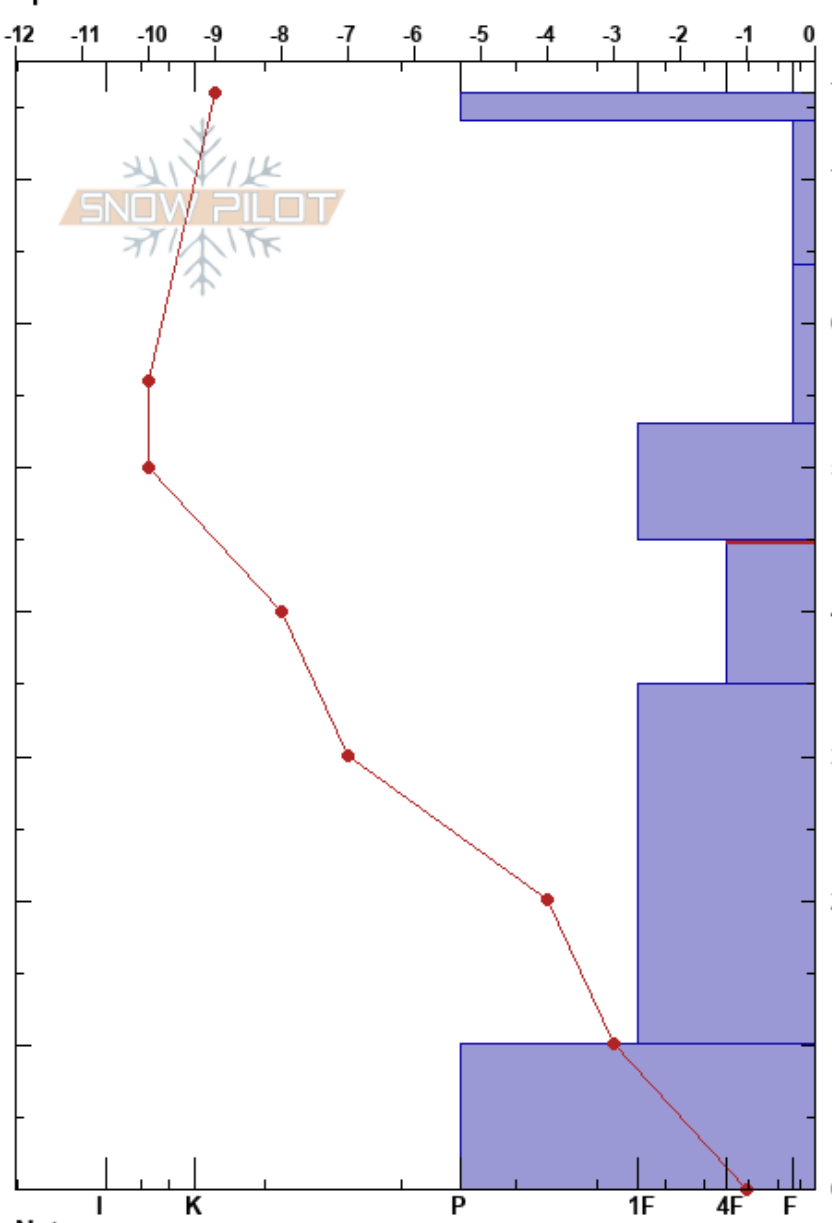

OMP NTL Pit
 Sawatch
 CO
 Elevation: 11427 ft
 Aspect: NE
 Specifics:

Spencer Herford
 01/27/2025 - 10:40am
 Co-ord: 13S 383316E 4261977N
 Slope Angle: 18°
 Wind Loading: no

Stability:
 Air Temperature: -4°C
 Sky Cover: CLR
 Precipitation: NO
 Wind: W Calm

HS:76
 PF:55
 PS:8
 45-35cm:Problematic layer

Height (cm)	Crystal		Moisture	ρ kg/m ³	Stability tests & Layer comments
	Form	Size			
76	/ /	0.5			
70	/	0.5			
60	□	1			← CT6, SC @64cm ← ECTN5 @64cm
50	□	1-2			
40	^	2-4			
30	^	4			
20	^	4			
10	^	4-5			← DT24, SC @10cm ← PST98/100 (End) @10cm
0					