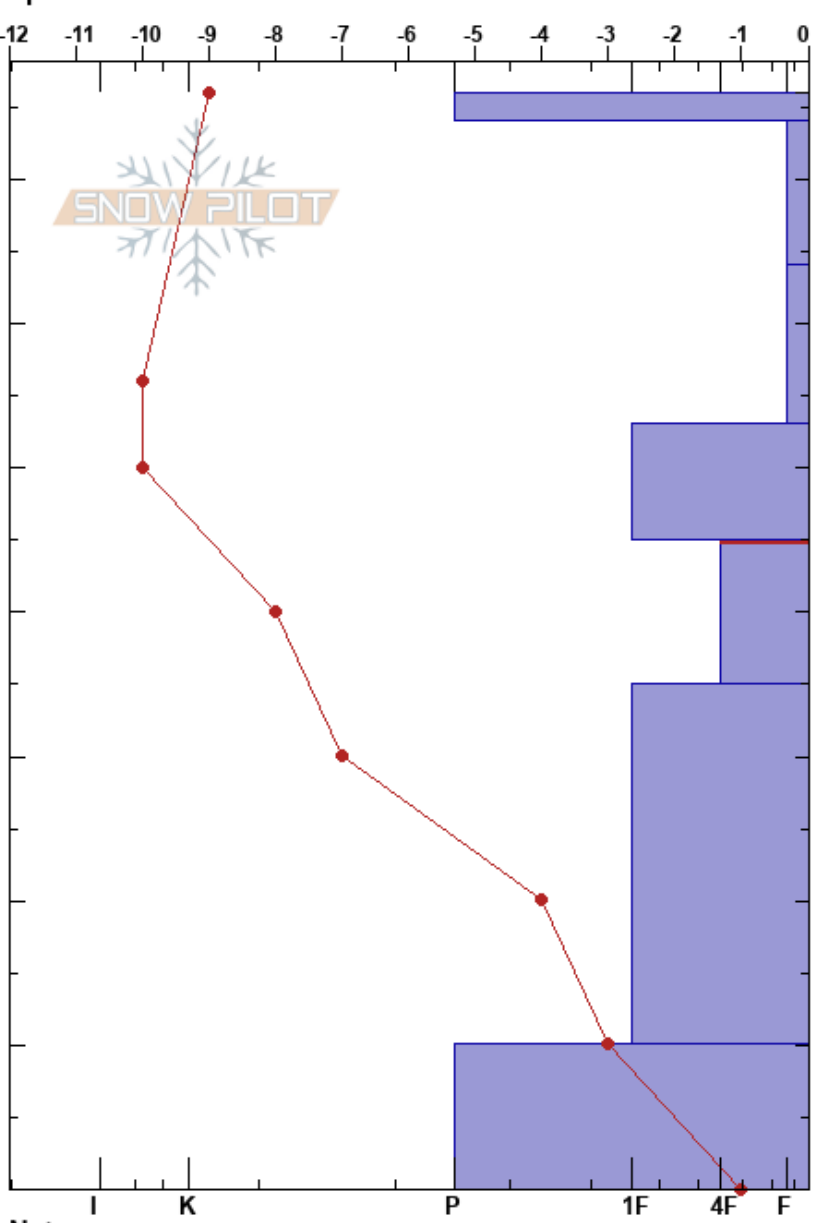

OMP NTL Pit
 Sawatch
 CO
 Elevation: 11427 ft
 Aspect: NE
 Specifics:

Spencer Herford
 01/27/2025 - 10:40am
 Co-ord: 13S 383316E 4261977N
 Slope Angle: 18°
 Wind Loading: no

Stability:
 Air Temperature: -4°C
 Sky Cover: CLR
 Precipitation: NO
 Wind: W Calm

HS:76
 PF:55
 PS:8
 45-35cm:Problematic layer

Height (cm)	Crystal		Moisture	ρ kg/m ³	Stability tests & Layer comments
	Form	Size			
76	/ /	0.5			
70	/	0.5			
60	□	1			← CT6, SC @64cm ← ECTN5 @64cm
50	□	1-2			
40	^	2-4			
30	^	4			
20	^	4			
10	^	4-5			← DT24, SC @10cm ← PST98/100 (End) @10cm
0					