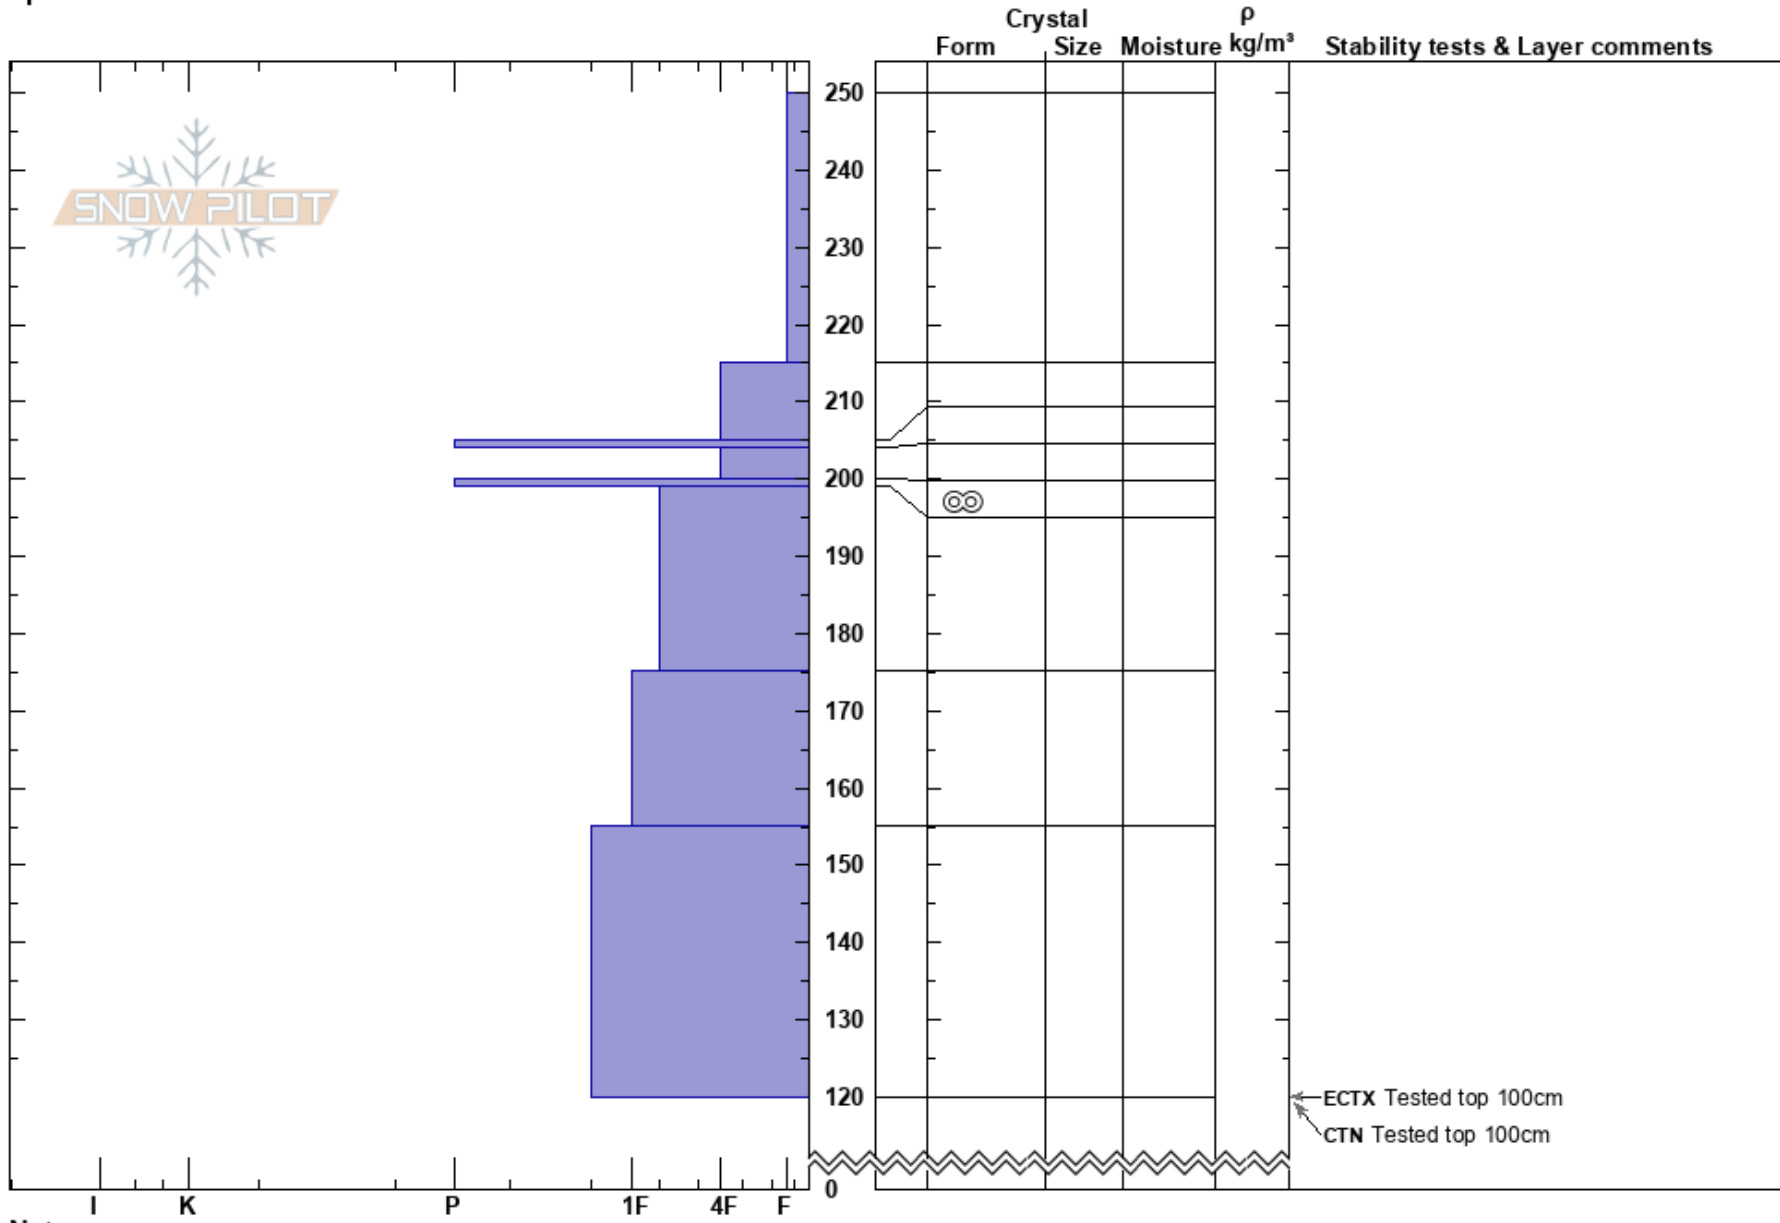

Powder Room
 Monashee
 BC
 Elevation: 2070 m
 Aspect: NW
 Specifics:

Mat Valade
 27/01/2025 - 10:20
 Co-ord:
 Slope Angle: 28°
 Wind Loading:

Stability:
 Air Temperature:
 Sky Cover: CLR
 Precipitation: NO
 Wind: Calm
 HS:250
 Layer Notes:

Notes: SH sz 10mm on the surface. Top 10cm is faceted. Tested upper 100cm.