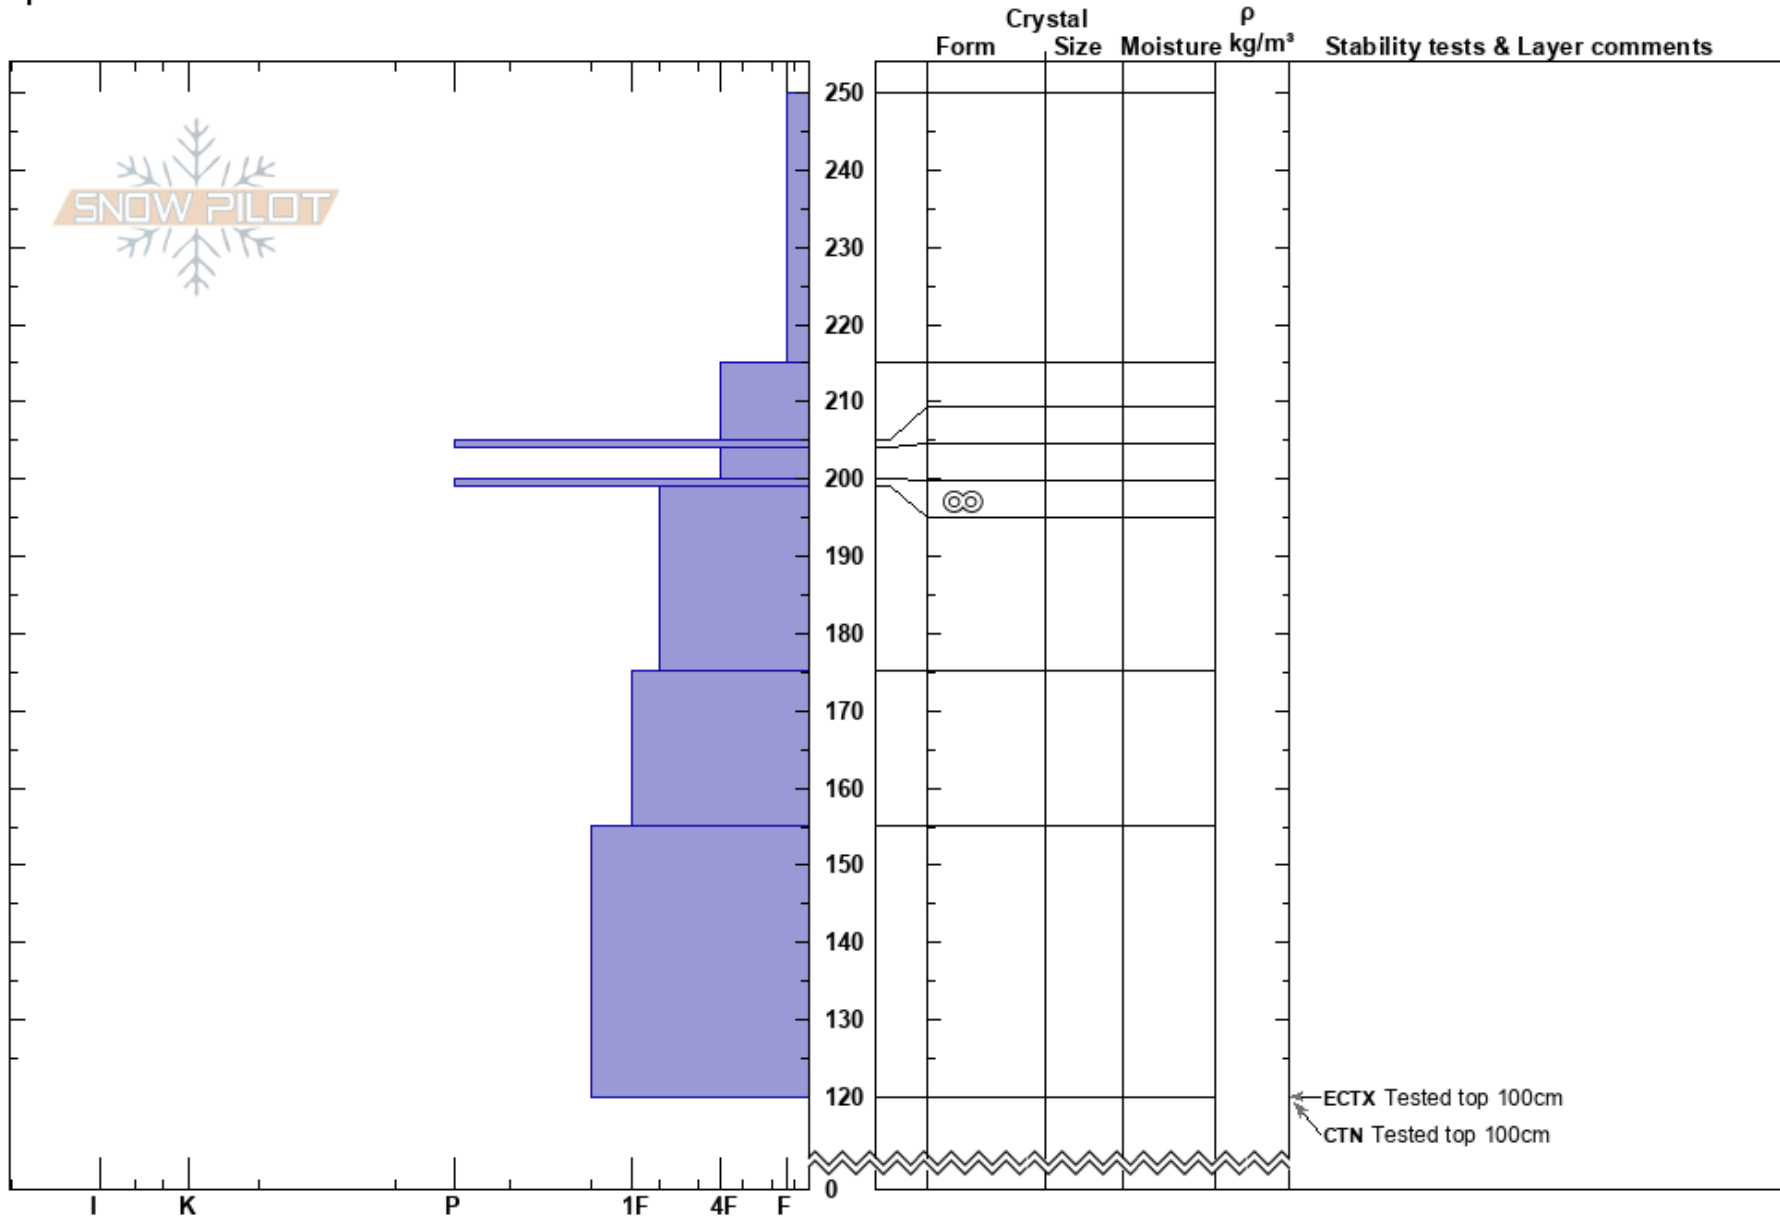

Powder Room
 Monashee
 BC
 Elevation: 2070 m
 Aspect: NW
 Specifics:

Mat Valade
 27/01/2025 - 10:20
 Co-ord:
 Slope Angle: 28°
 Wind Loading:

Stability:
 Air Temperature:
 Sky Cover: CLR
 Precipitation: NO
 Wind: Calm
 HS:250
 Layer Notes:

Notes: SH sz 10mm on the surface. Top 10cm is faceted. Tested upper 100cm.