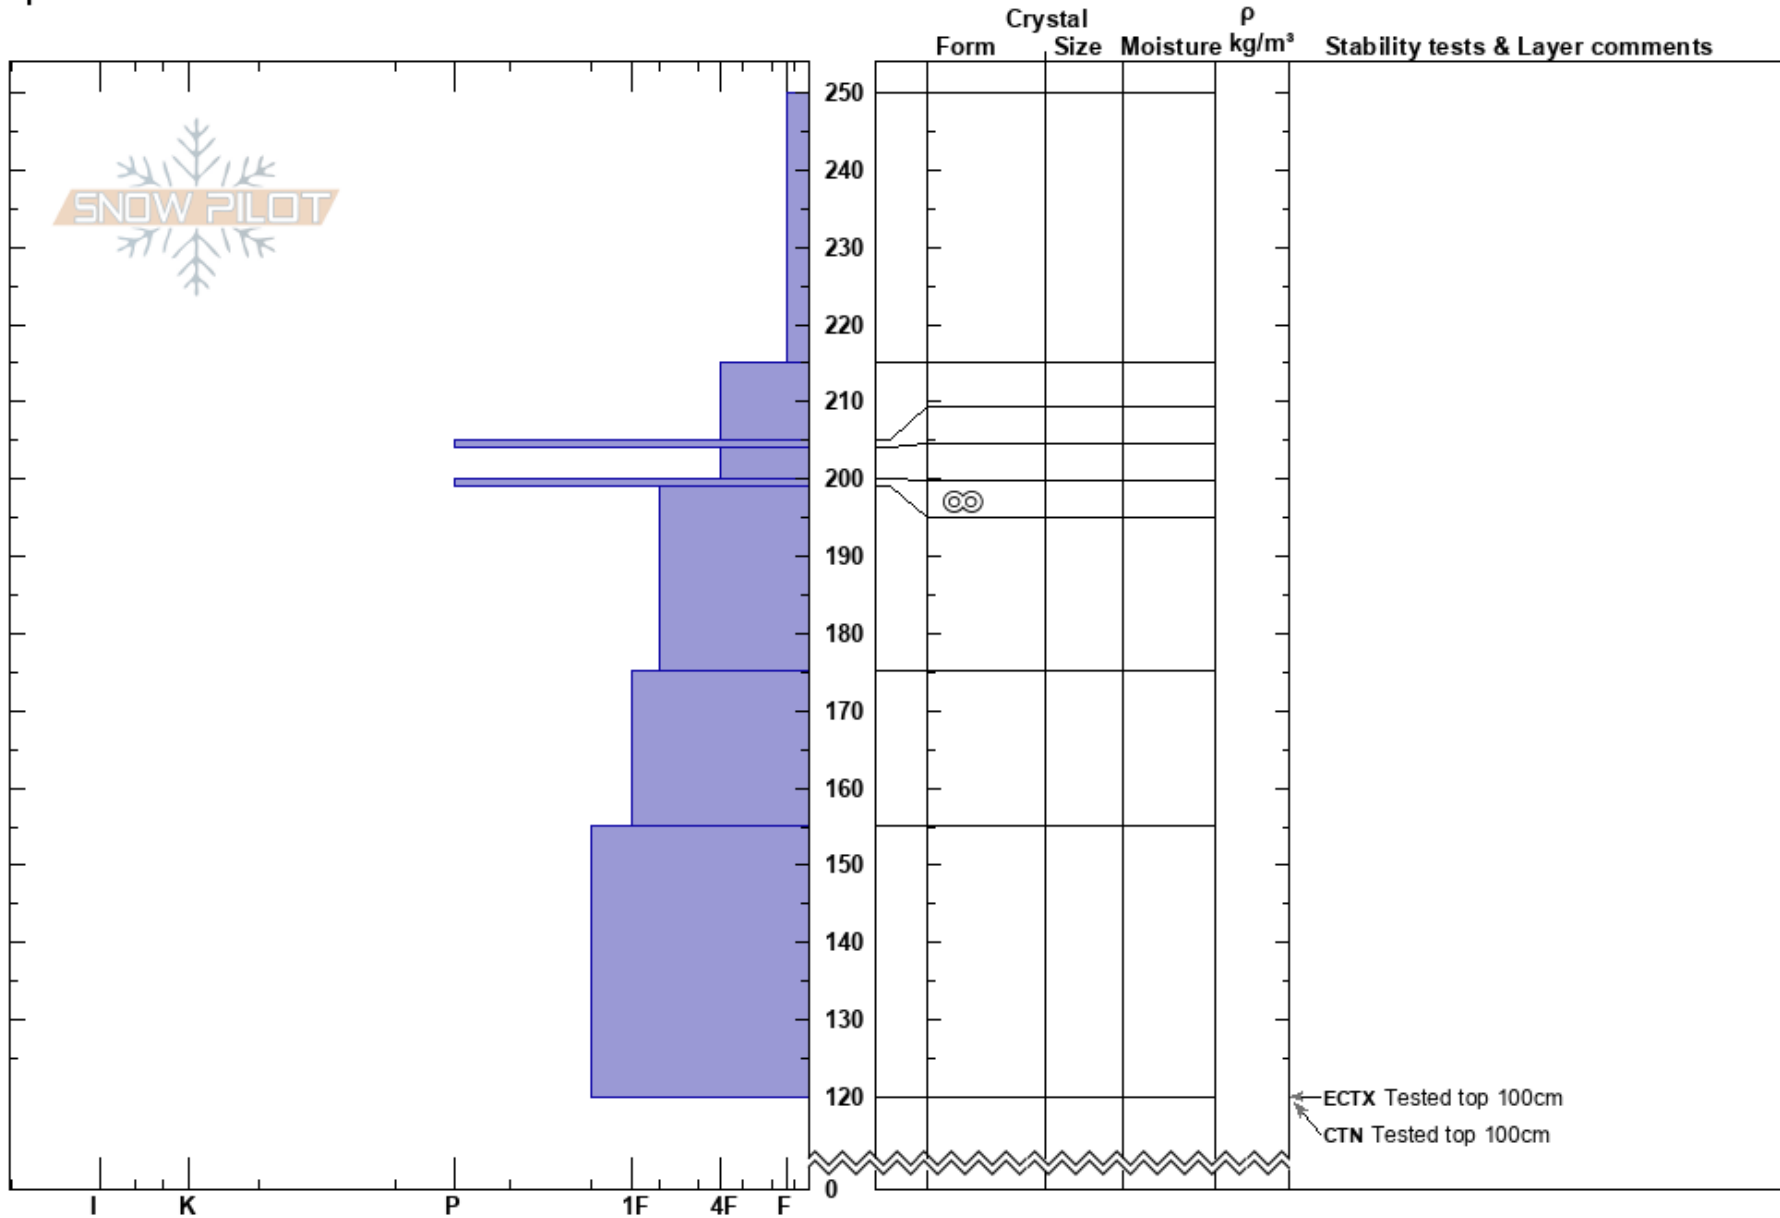

Powder Room  
 Monashee  
 BC  
 Elevation: 2070 m  
 Aspect: NW  
 Specifics:

Mat Valade  
 27/01/2025 - 10:20  
 Co-ord:  
 Slope Angle: 28°  
 Wind Loading:

Stability:  
 Air Temperature:  
 Sky Cover: CLR  
 Precipitation: NO  
 Wind: Calm  
 HS:250  
 Layer Notes:

**Notes:** SH sz 10mm on the surface. Top 10cm is facetted. Tested upper 100cm.