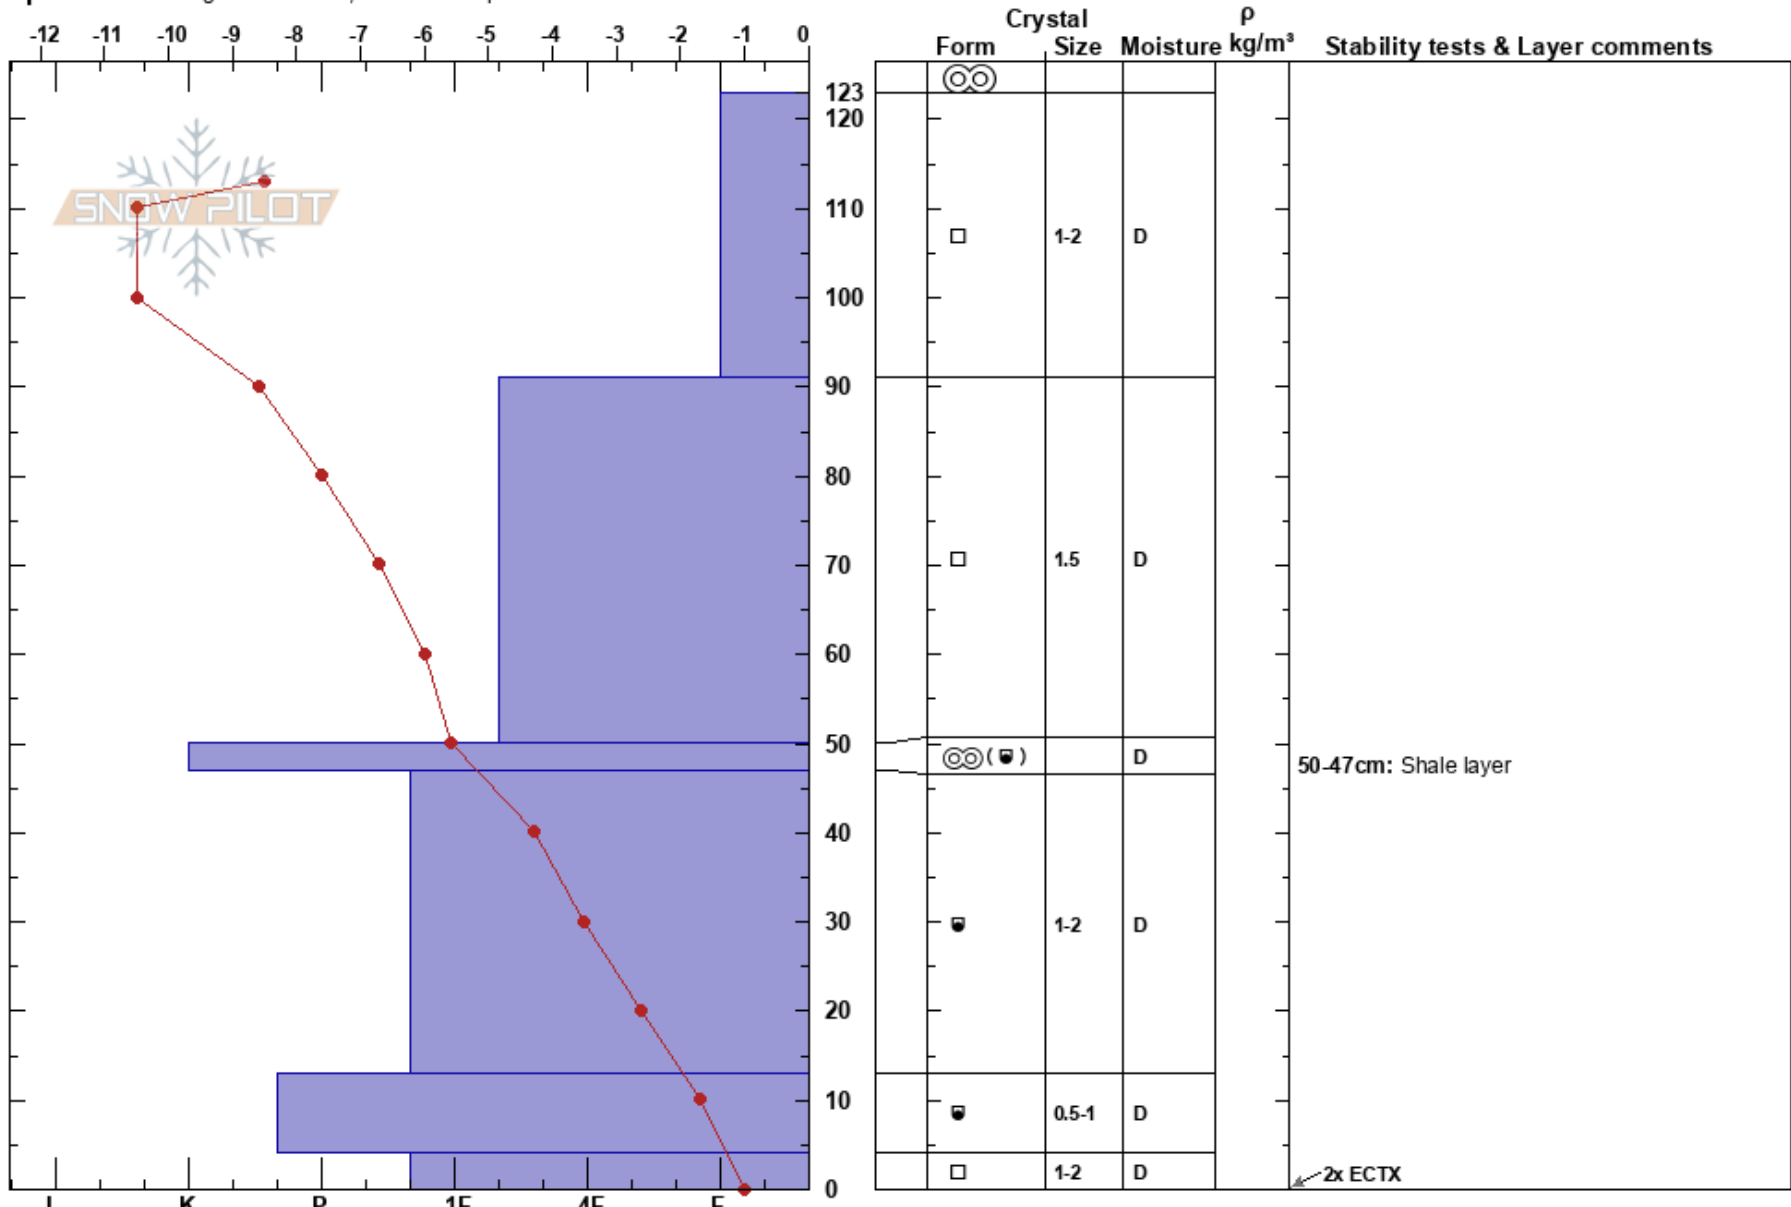

North peak shoulder
 South Rockies
 AB
 Elevation: 2170 m
 Aspect: NE
 Specifics: Pit dug in a Ski Area; We skied slope

Flora Hunt
 27/01/2025 - 11:10
 Co-ord: 49.31818S, -114.44051E
 Slope Angle: 34°
 Wind Loading:

Stability: **HS:123**
 Air Temperature: -5.6°C PF:35 50-47cm: Shale layer
 Sky Cover: FEW
 Precipitation: NO
 Wind: S Light Breeze

Notes: Sky cover was thin high cloud.
 Mixed surface grain type consisting of breakable MFcr, 0.1-0.3mm RGwp and 0.3-0.5mm FCsf.
 MFcr layer 47-50cm is variable, mixed with 1-2mm FCxr was P resistance, layer mixed in with shale.