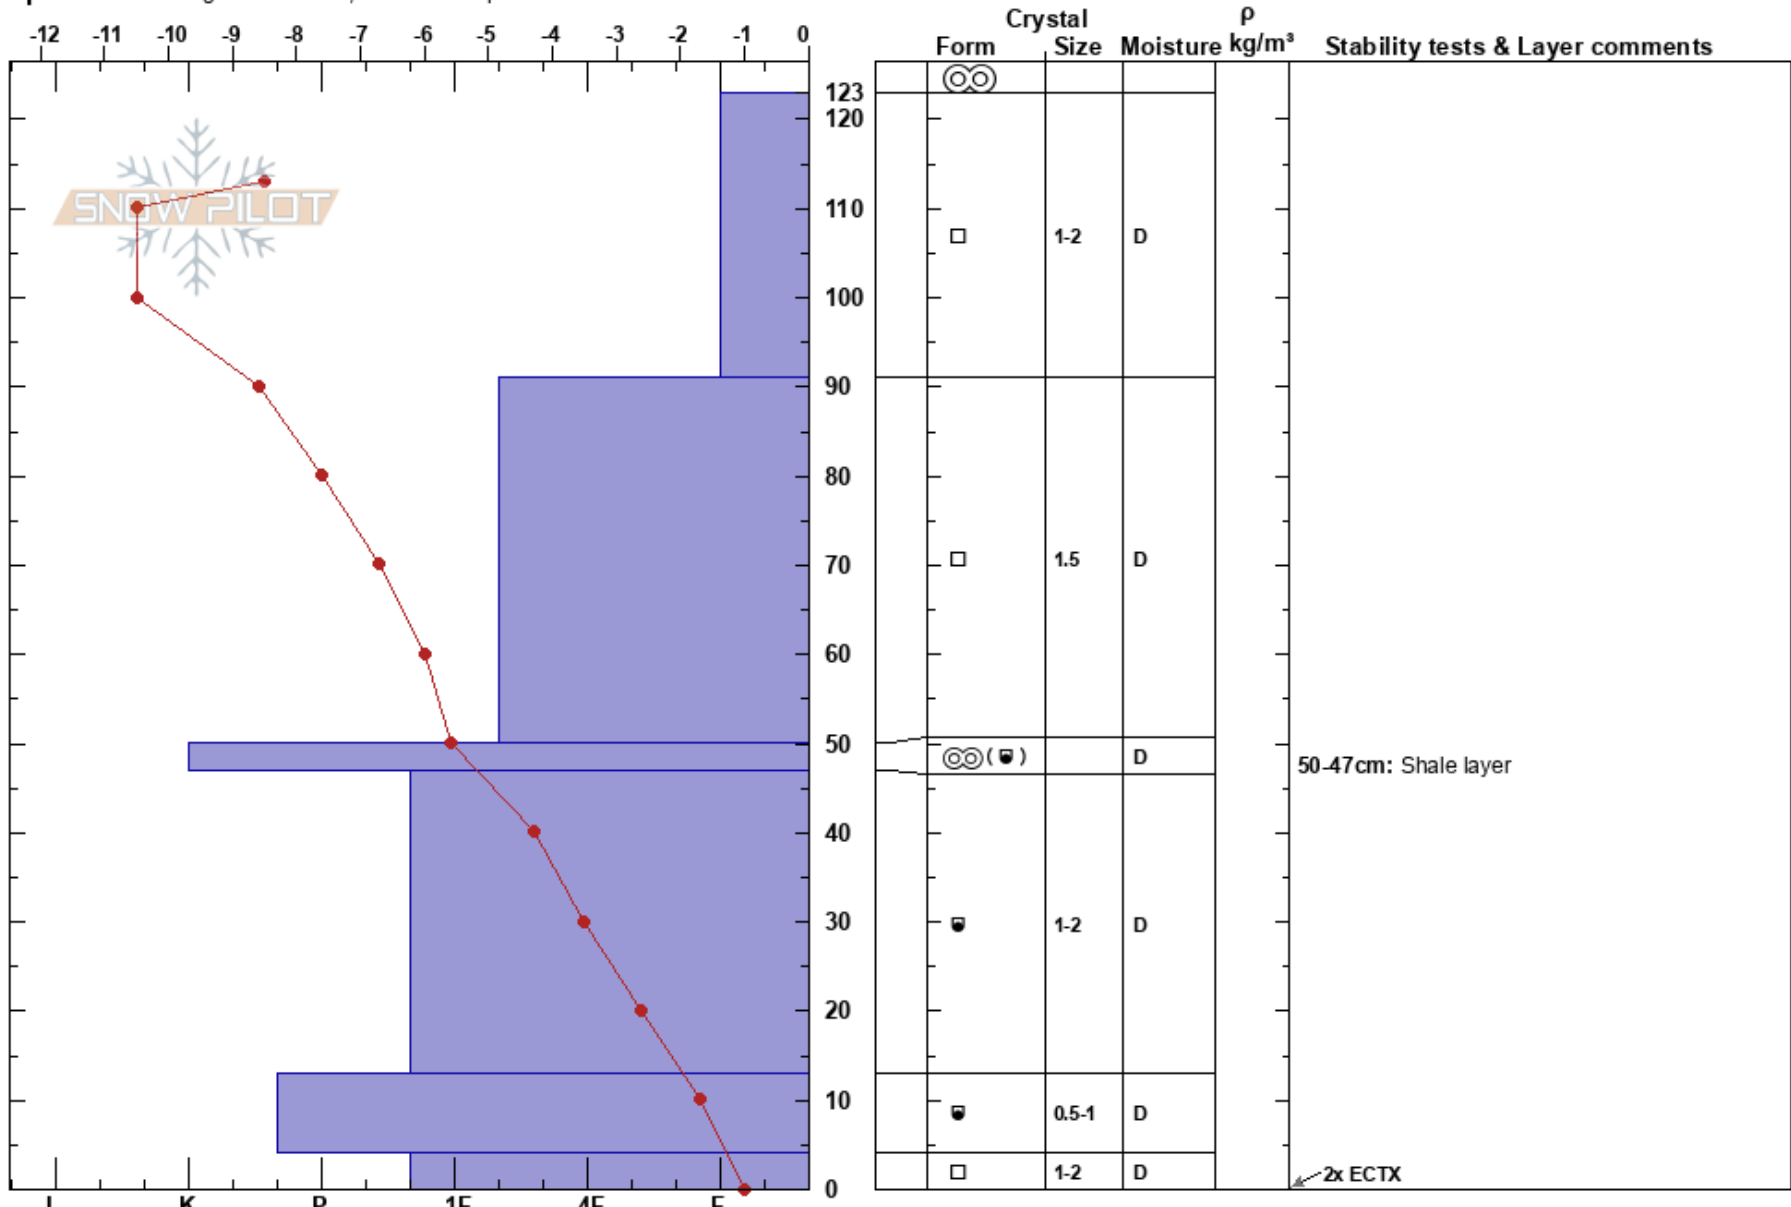

North peak shoulder
 South Rockies
 AB
 Elevation: 2170 m
 Aspect: NE
 Specifics: Pit dug in a Ski Area; We skied slope

Flora Hunt
 27/01/2025 - 11:10
 Co-ord: 49.31818S, -114.44051E
 Slope Angle: 34°
 Wind Loading:

Stability: HS:123
 Air Temperature: -5.6°C PF:35 50-47cm: Shale layer
 Sky Cover: FEW
 Precipitation: NO
 Wind: S Light Breeze

Notes: Sky cover was thin high cloud.
 Mixed surface grain type consisting of breakable MFcr, 0.1-0.3mm RGwp and 0.3-0.5mm FCsf.
 MFcr layer 47-50cm is variable, mixed with 1-2mm FCxr was P resistance, layer mixed in with shale.