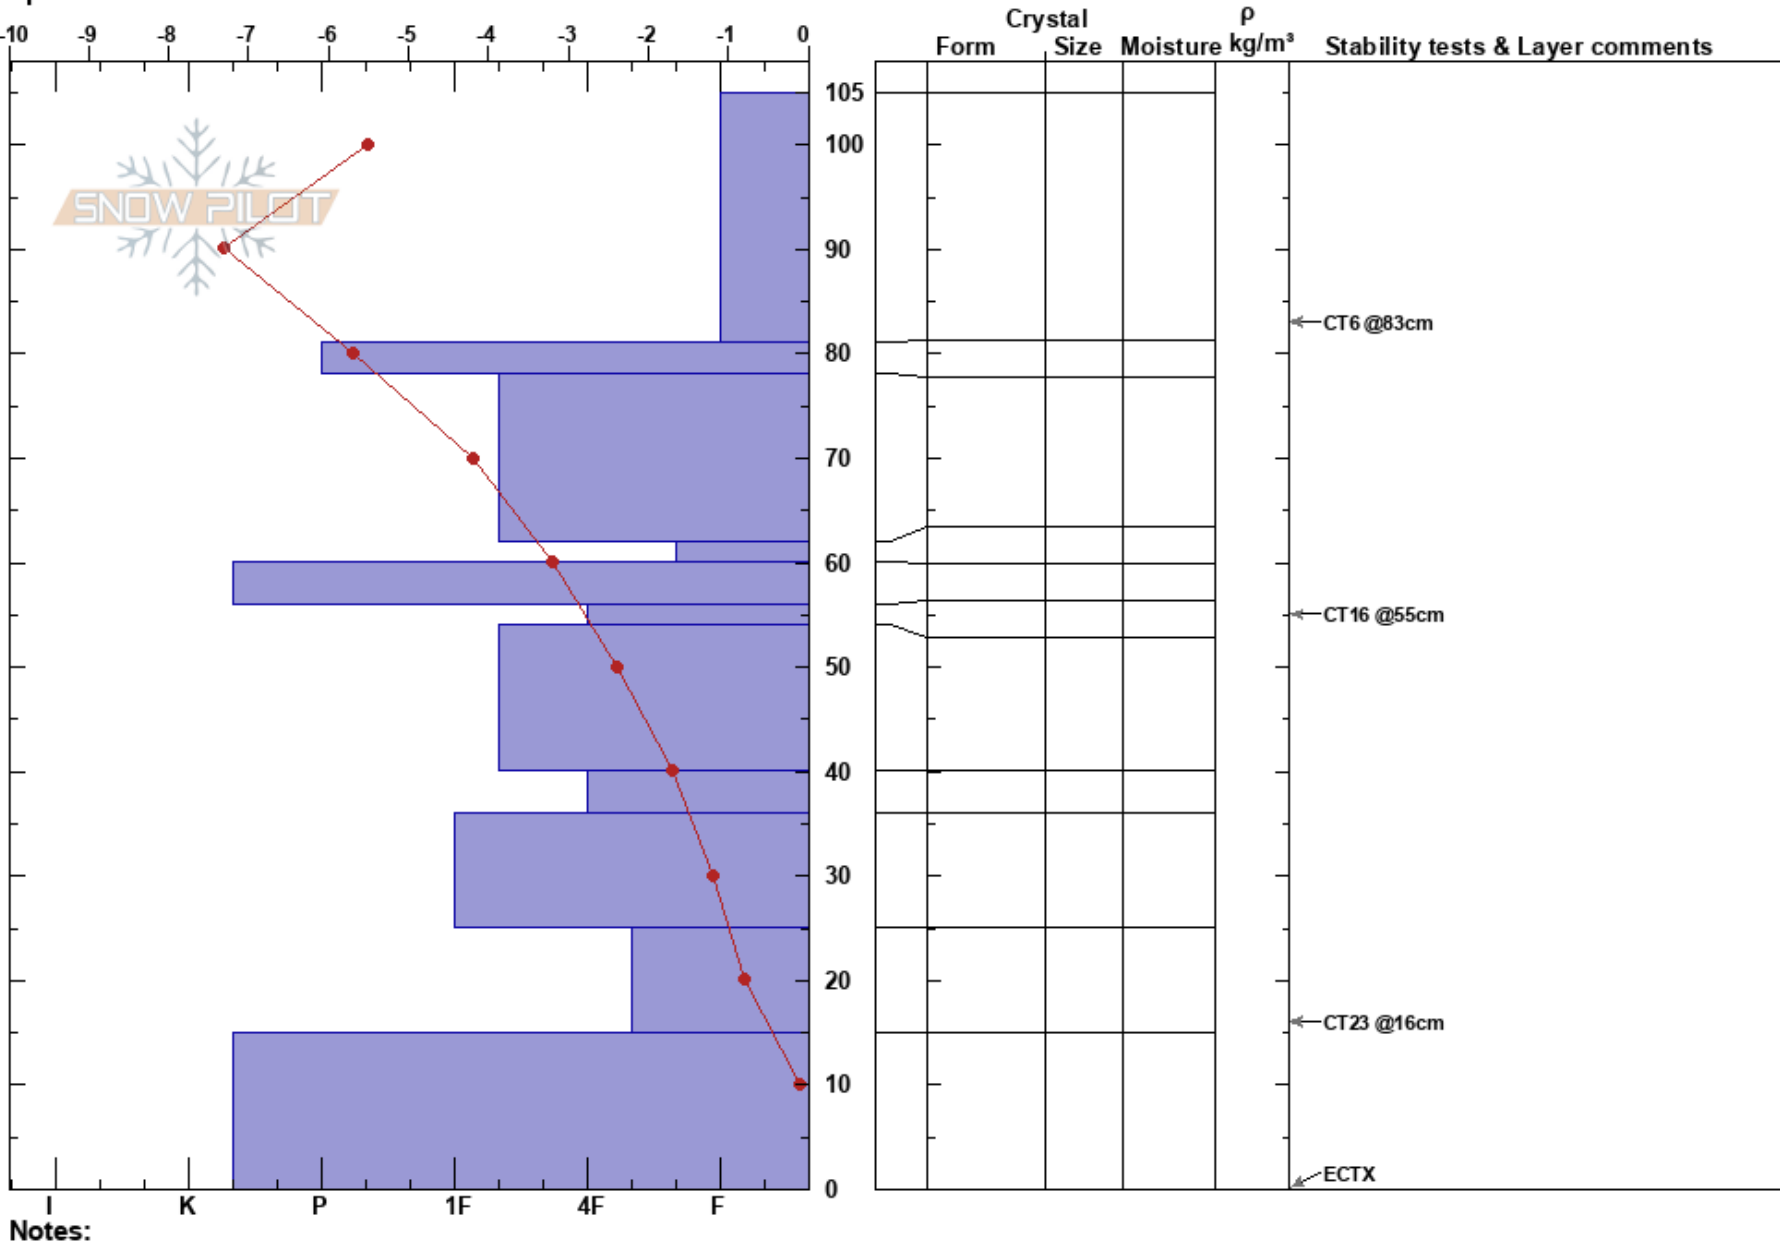

Beaver Backside
 Bear River Range
 UT
 Elevation: 8538 ft
 Aspect: 250°
 Specifics:

paige pagnucco
 02/16/2018 - 12:00pm
 Co-ord: 41.96425N, -111.56115W
 Slope Angle: 25°
 Wind Loading:

Stability:
 Air Temperature: 18°C
 Sky Cover: FEW
 Precipitation:
 Wind:

HS:105
 Layer Notes:
 56-54cm: Problematic layer

Notes: