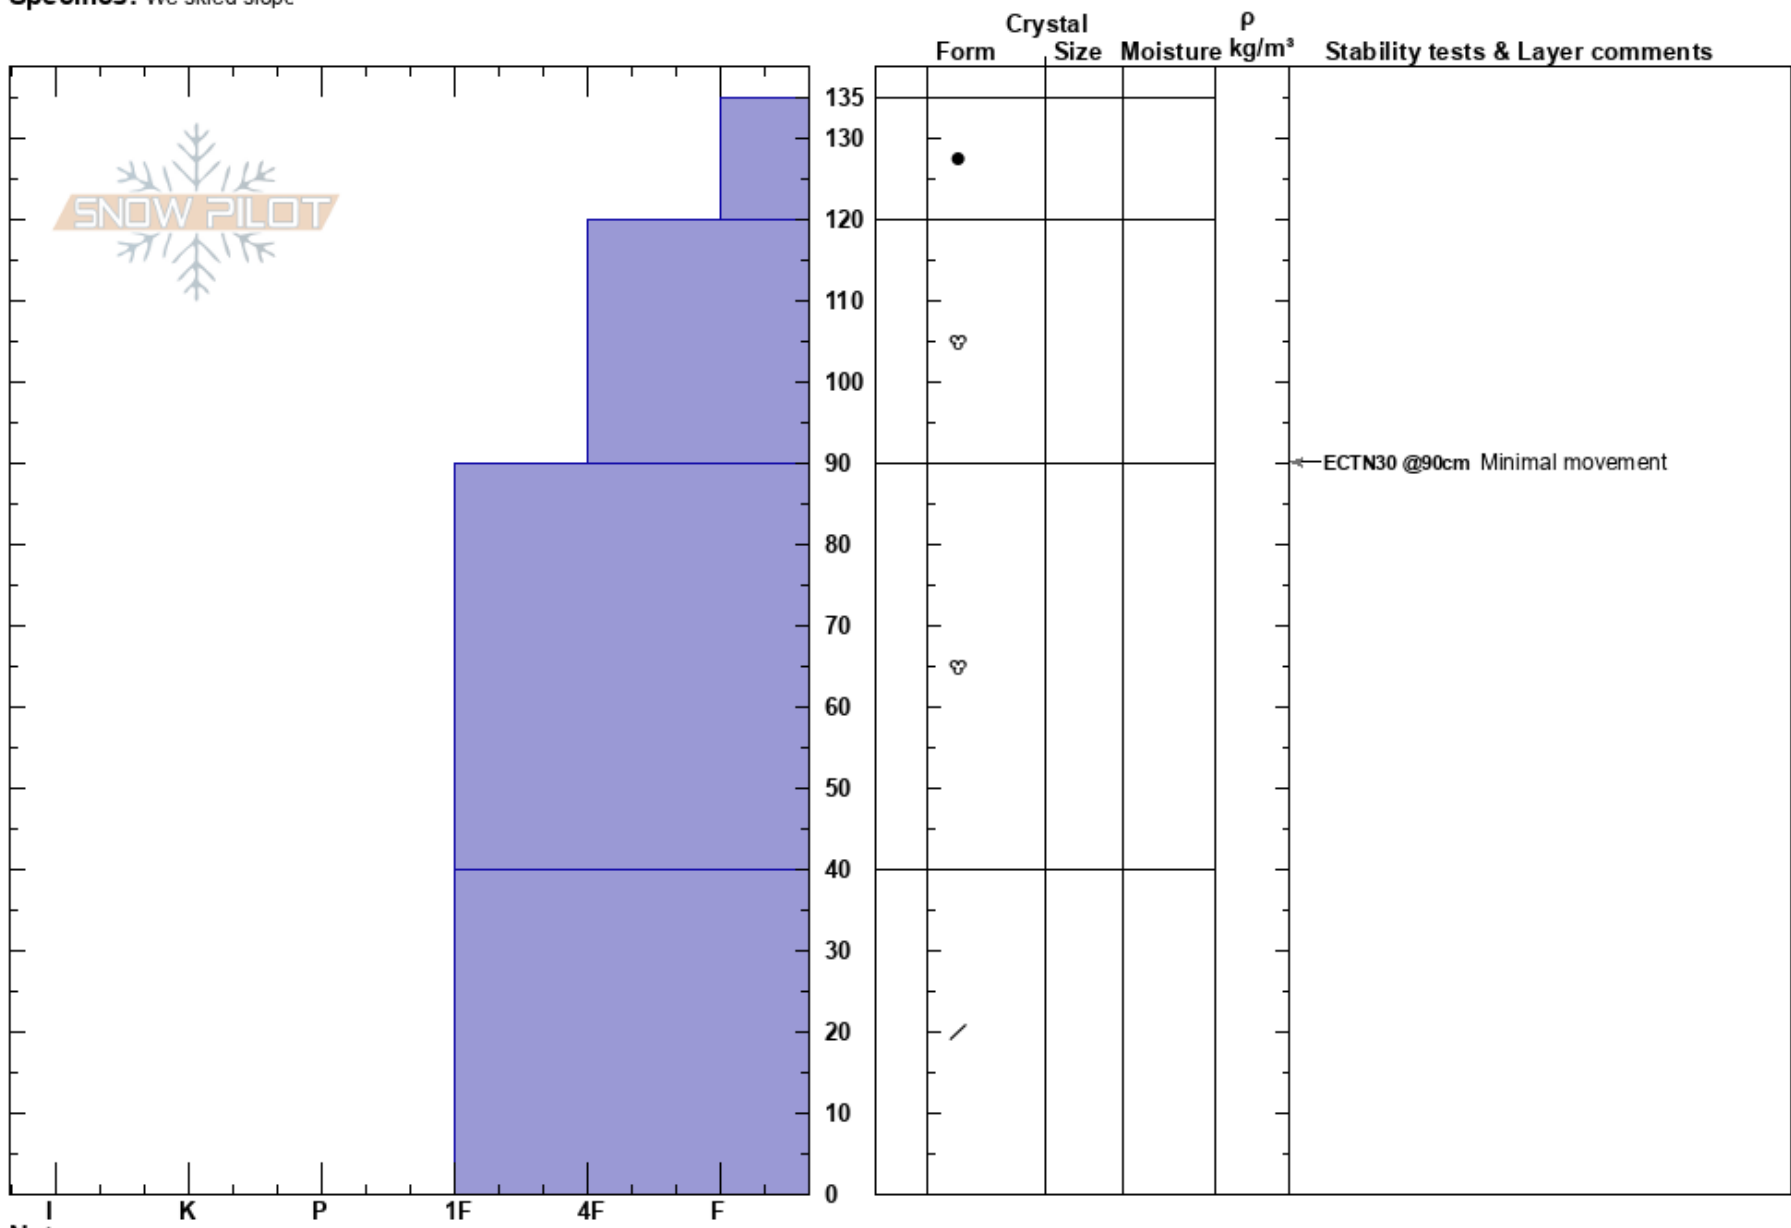

Lower Ghost Trees  
Beartooths  
MT  
Elevation: 8457 ft  
Aspect: NE  
Specifics: We skied slope

Greg Krumel  
01/26/2025 - 9:40am  
Co-ord: 45.03074N, -109.96725W  
Slope Angle: 20°  
Wind Loading:

Stability: Very Good HS:135 Layer Notes:  
Air Temperature: -14°C  
Sky Cover: CLR  
Precipitation: NO  
Wind:

Notes: Very good stability.