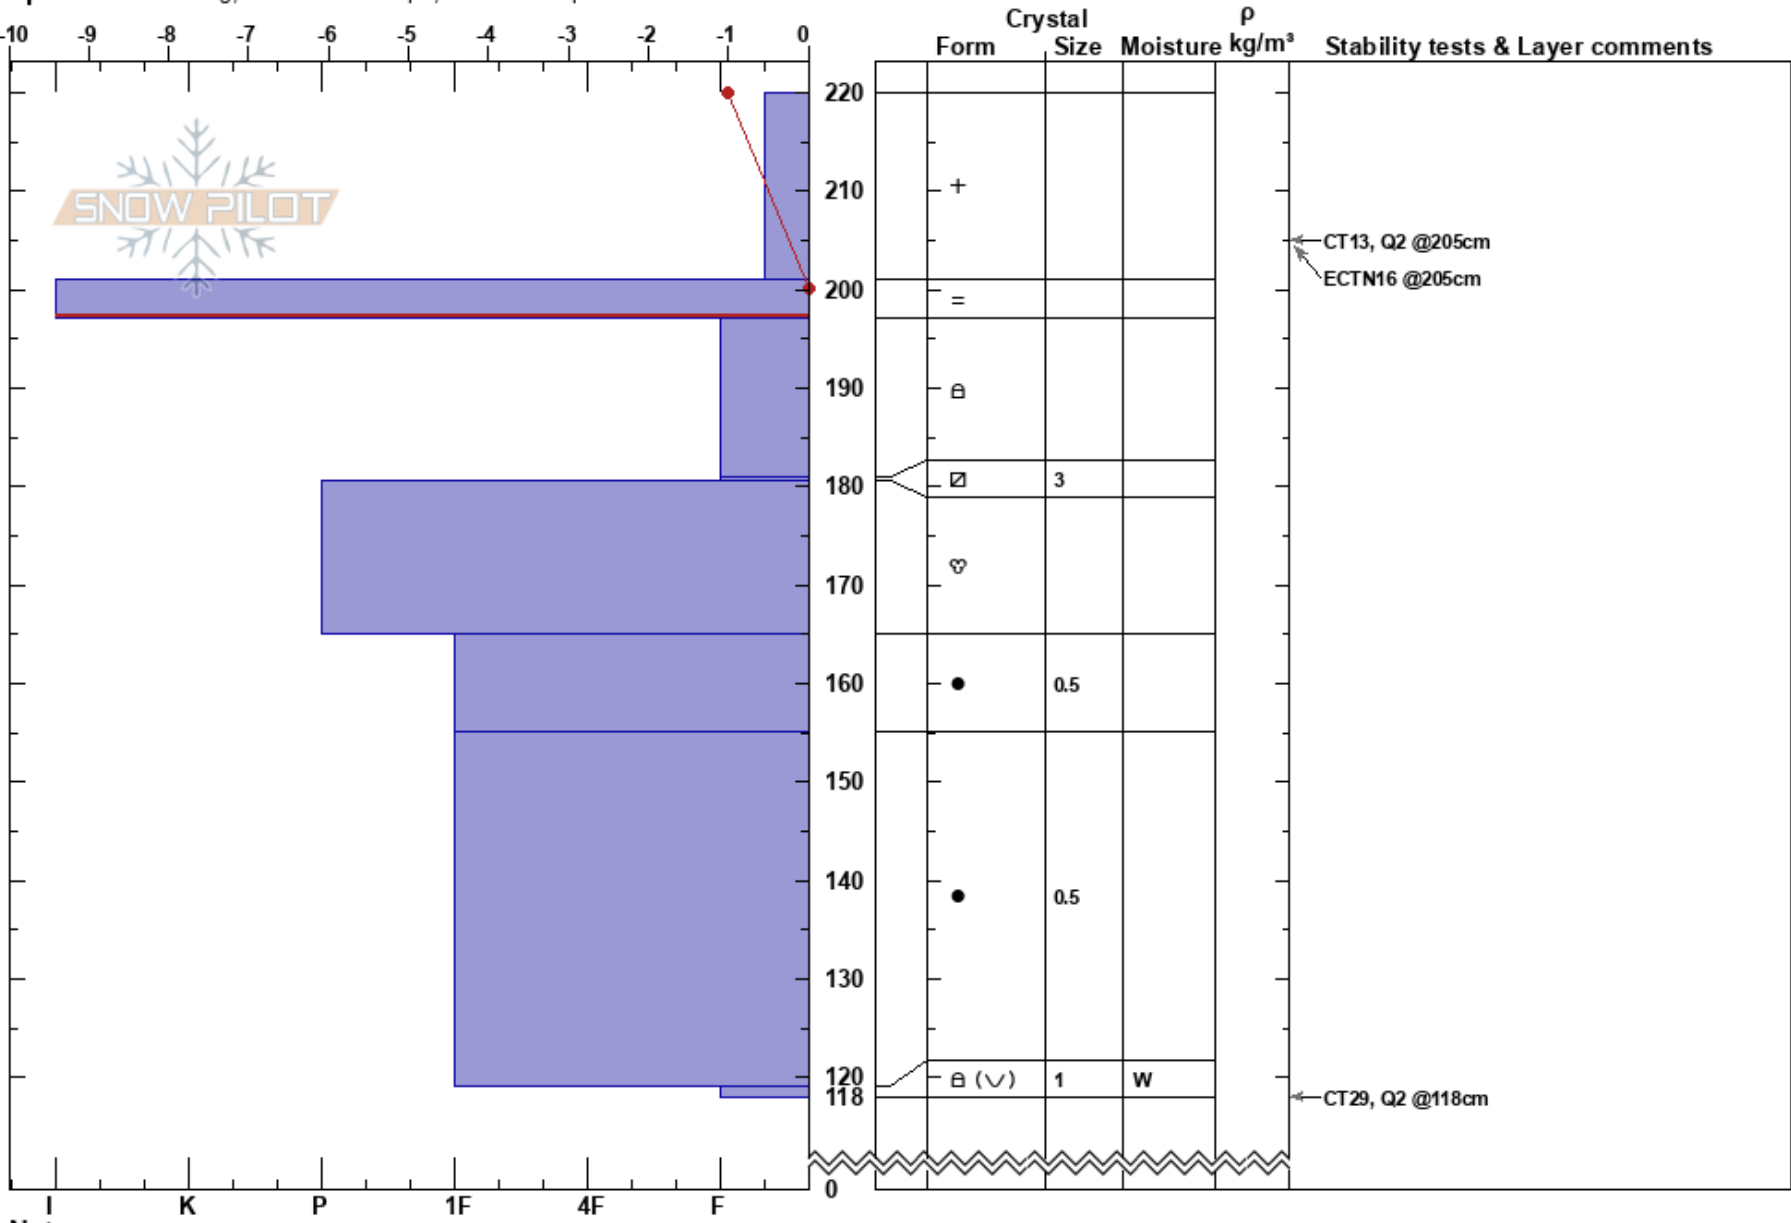

Crystal Theater
 Bitterroot
 MT
 Elevation: 6282 ft
 Aspect: 43°
 Specifics: Cracking; Ski tracks on slope; We skied slope

Matt Radlowski
 02/16/2018 - 12:12am
 Co-ord: 46.64998N, -114.60912W
 Slope Angle: 15°
 Wind Loading: yes

Stability: **HS:220**
 Air Temperature: -2°C
 Sky Cover: OVC
 Precipitation: S1
 Wind: SW Light Breeze
 Layer Notes: 201-197cm:Problematic layer

Notes: