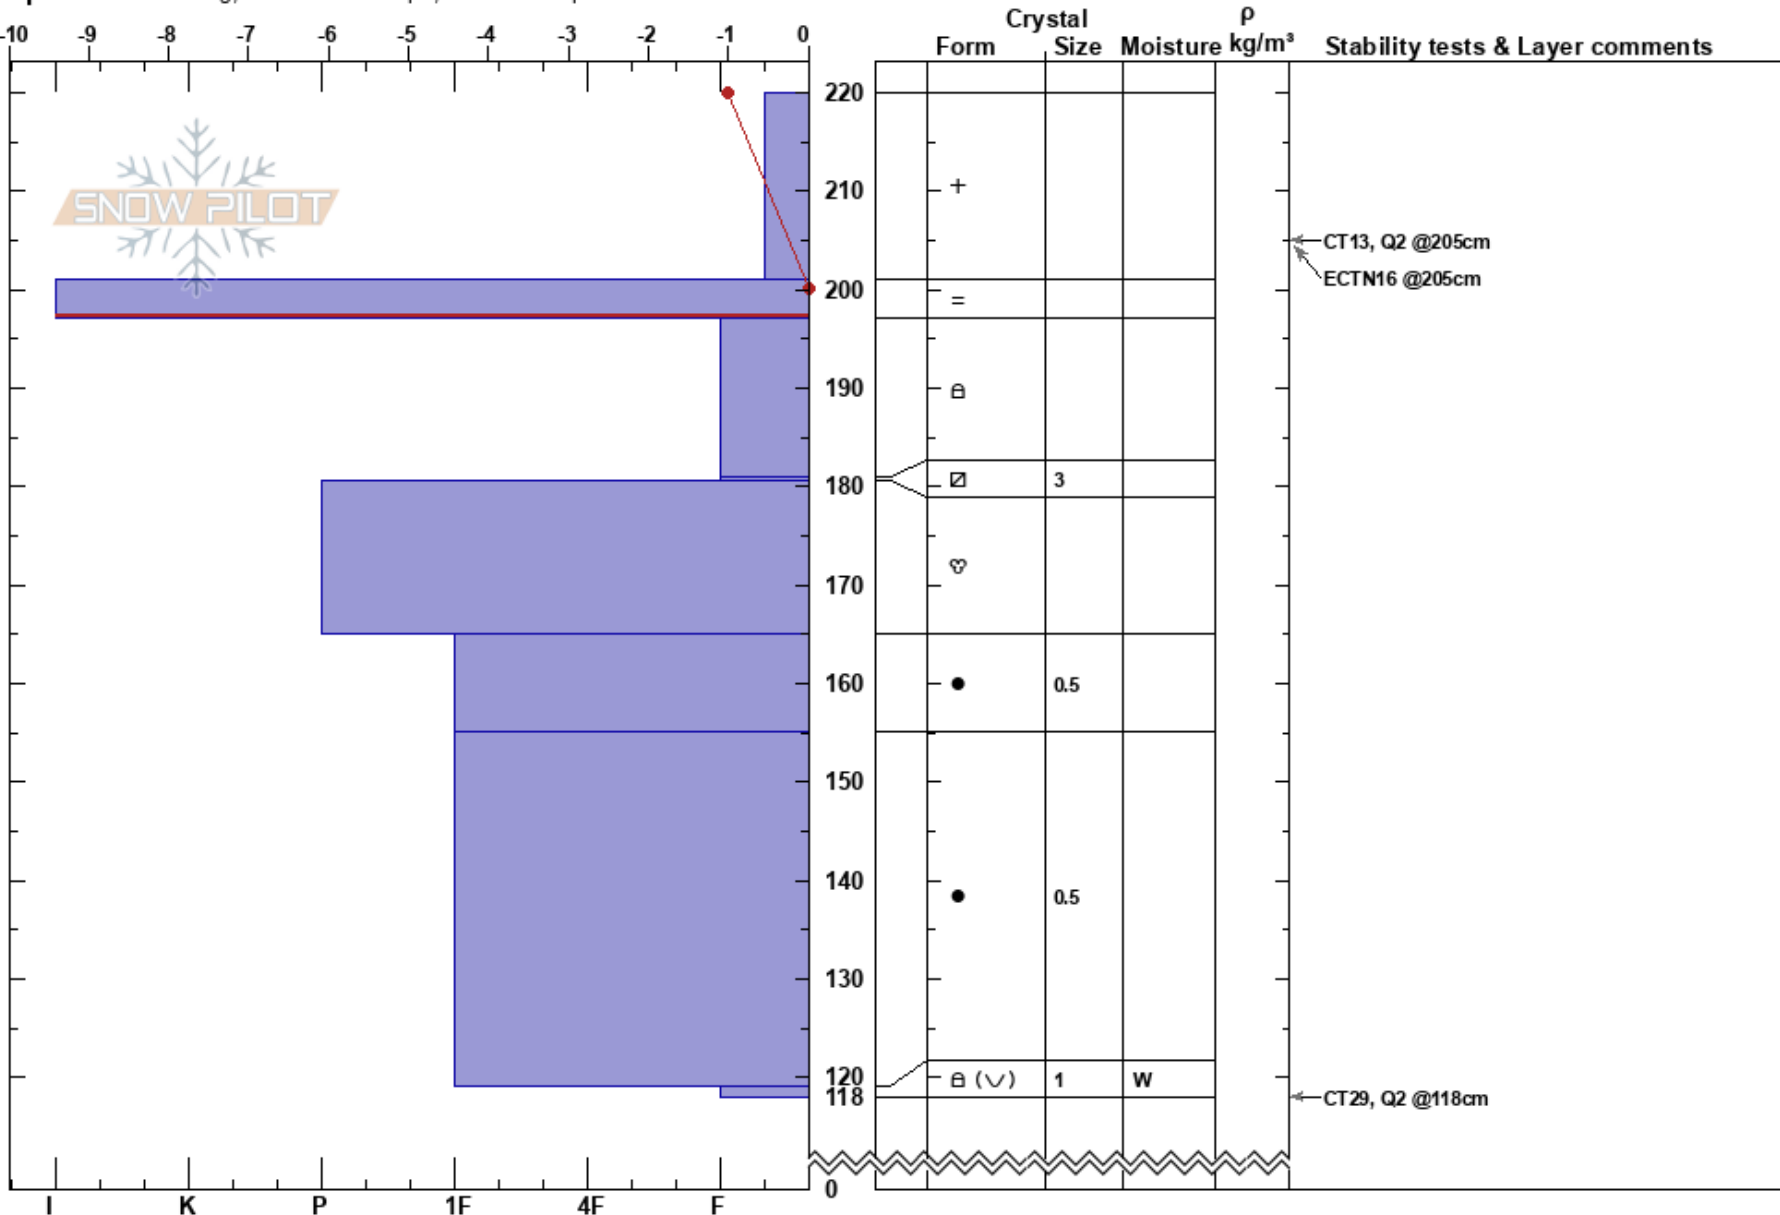

Crystal Theater  
 Bitterroot  
 MT  
 Elevation: 6282 ft  
 Aspect: 43°  
 Specifics: Cracking; Ski tracks on slope; We skied slope

Matt Radlowski  
 02/16/2018 - 12:12am  
 Co-ord: 46.64998N, -114.60912W  
 Slope Angle: 15°  
 Wind Loading: yes

Stability: **HS:220**  
 Air Temperature: -2°C  
 Sky Cover: OVC  
 Precipitation: S1  
 Wind: SW Light Breeze  
 Layer Notes: 201-197cm:Problematic layer

Notes: