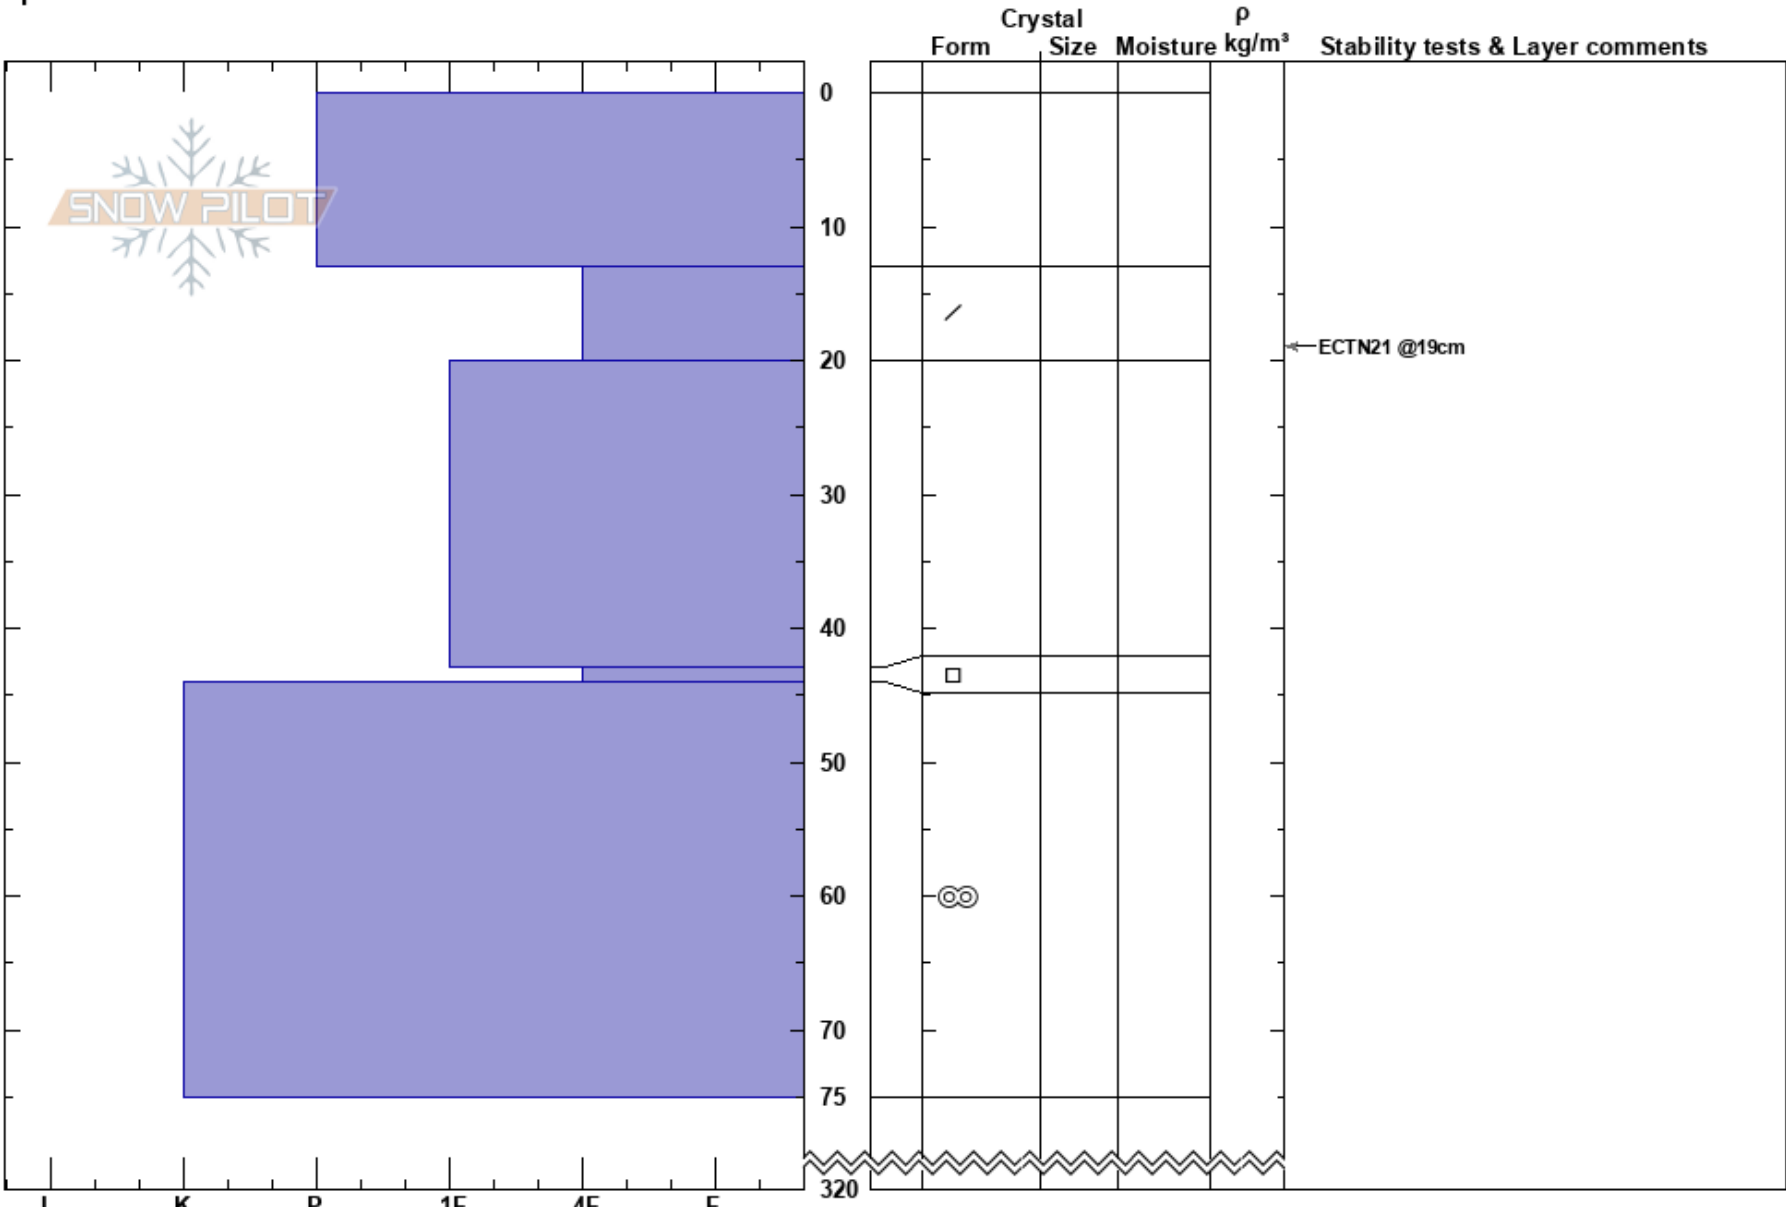

Njunjes NE  
 Abisko  
 Sweden  
 Elevation: 720 m  
 Aspect: NE  
 Specifics:

Erik Boström  
 27/01/2025 - 10:15  
 Co-ord: 34W 402850W 7581834N  
 Slope Angle: 22°  
 Wind Loading: previous

Stability:  
 Air Temperature:  
 Sky Cover: SCT  
 Precipitation: NO  
 Wind: S Light Breeze

HS:320  
 PF:20 43-44cm:Problematic layer

Notes: