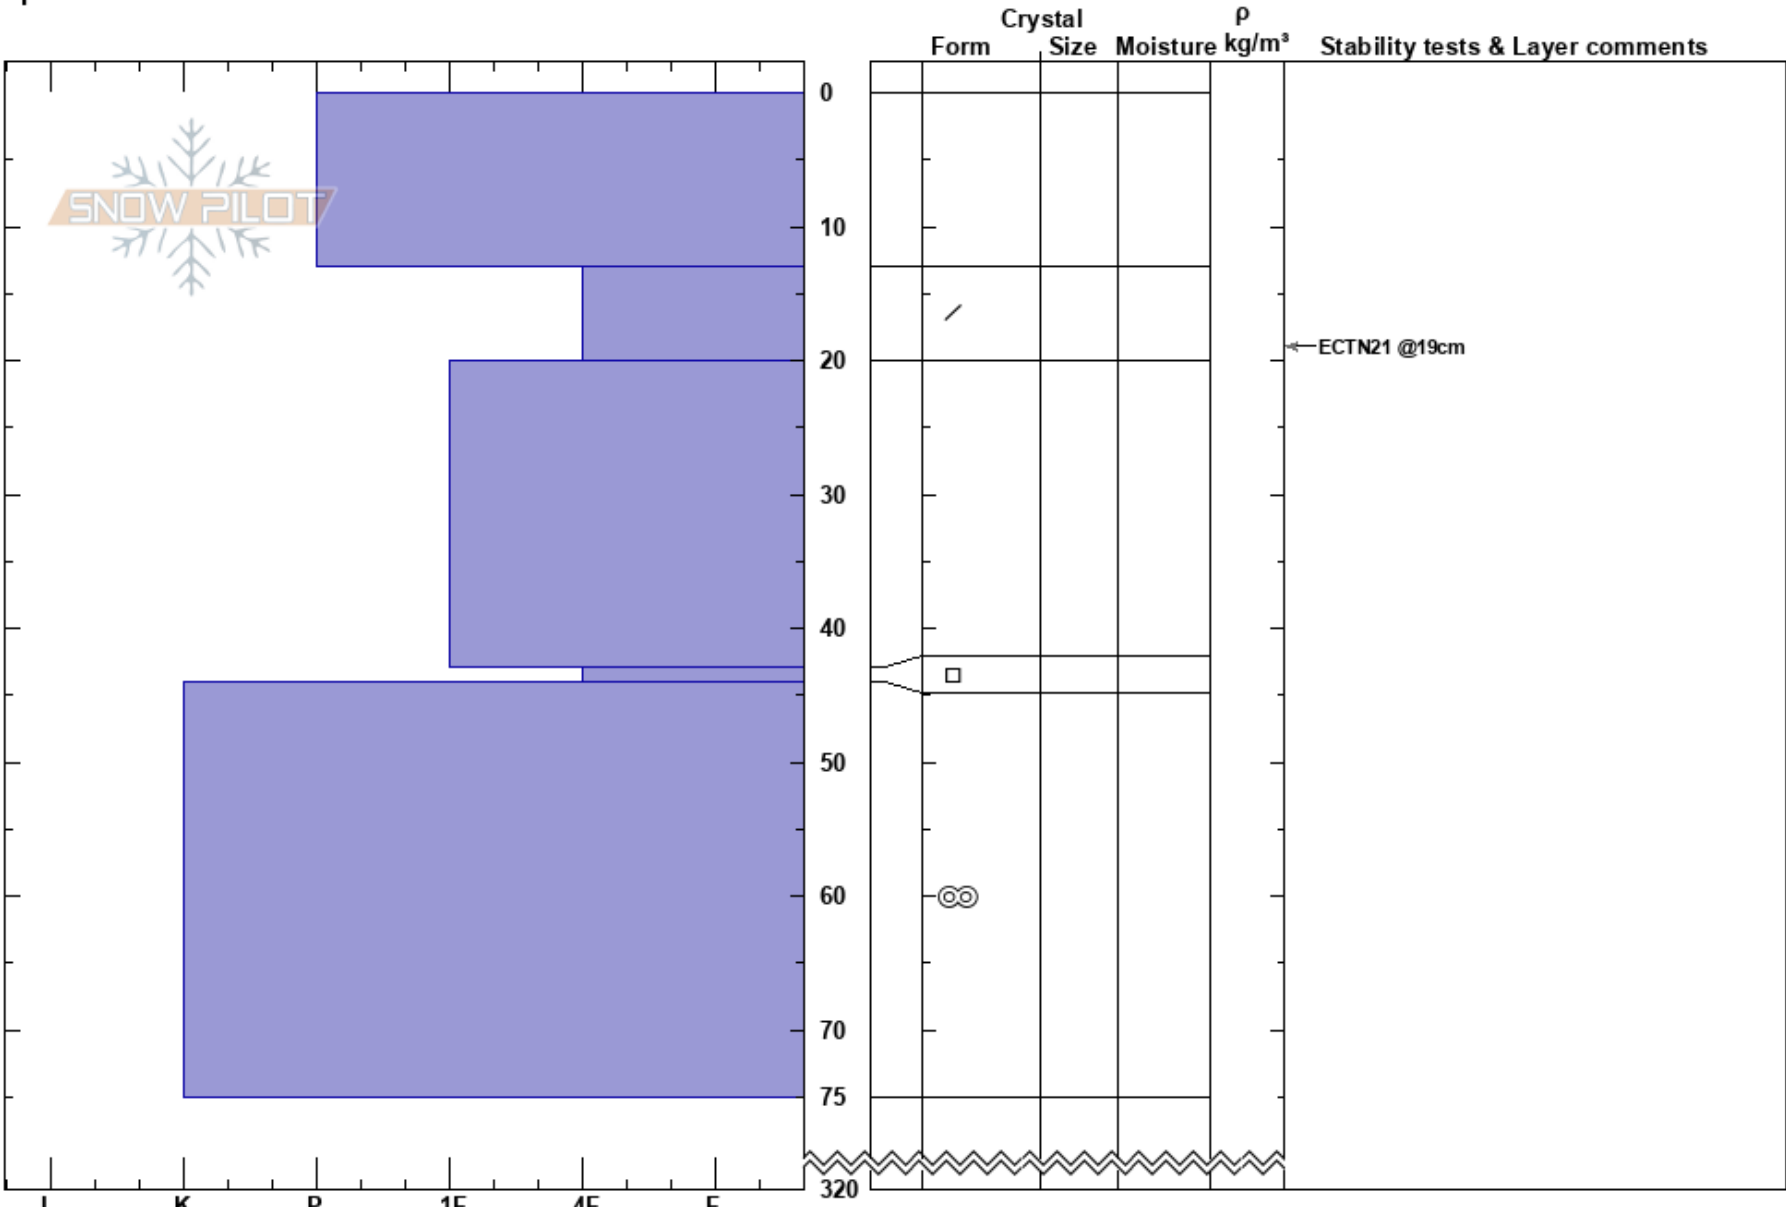

Njunjes NE
 Abisko
 Sweden
 Elevation: 720 m
 Aspect: NE
 Specifics:

Erik Boström
 27/01/2025 - 10:15
 Co-ord: 34W 402850W 7581834N
 Slope Angle: 22°
 Wind Loading: previous

Stability:
 Air Temperature:
 Sky Cover: SCT
 Precipitation: NO
 Wind: S Light Breeze

HS:320
 PF:20 43-44cm:Problematic layer

Notes: