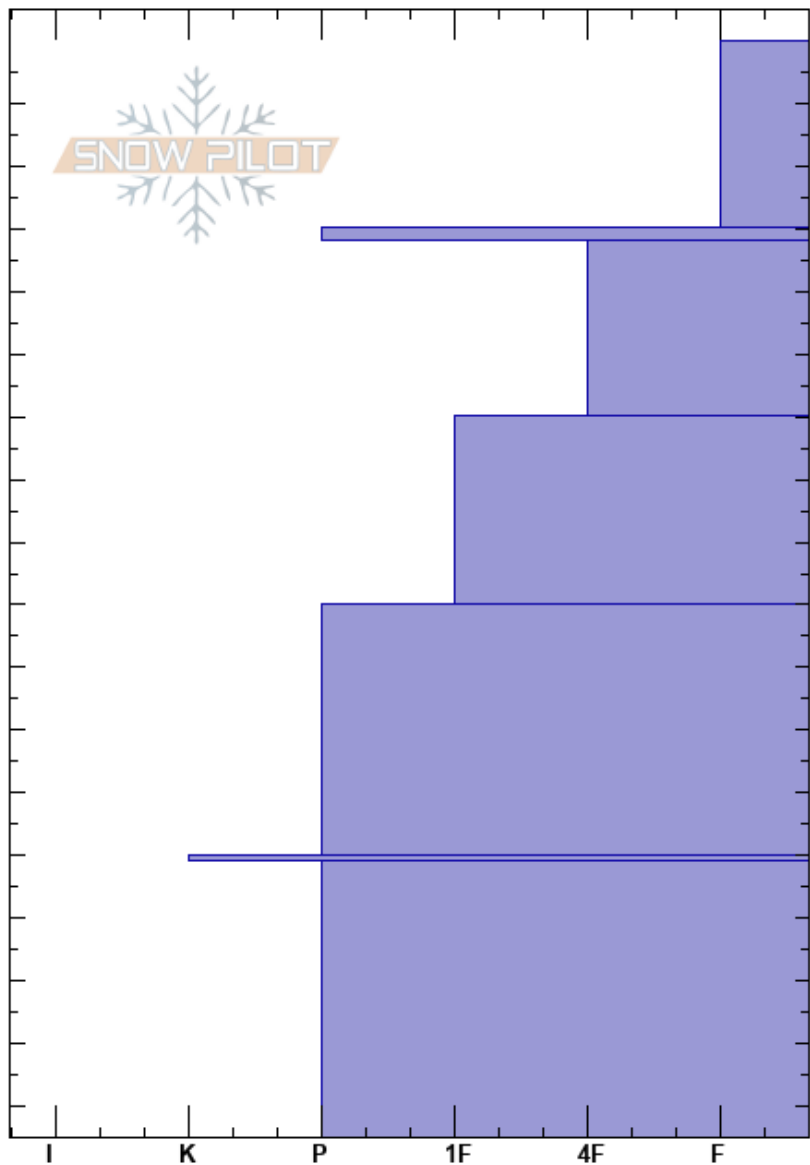

NO
 Sawtooth Range
 ID
 Elevation: 8100 ft
 Aspect: NW
 Specifics:

Nicholas Lacasse
 01/26/2025 - 1:00pm
 Co-ord: 44.33497N, -115.20378W
 Slope Angle: 32°
 Wind Loading: no

Stability:
 Air Temperature: -11°C
 Sky Cover: CLR
 Precipitation: NO
 Wind: NW Calm

HS:175

Layer Notes:

Height (cm)	Crystal		Moisture	ρ kg/m ³	Stability tests & Layer comments
	Form	Size			
0					
10					
20					
30					
40					
50					
60					
70					
80					
90					
100					
110					
120					
130					← PST80/100 (Arr) @130cm
140					
150					
160					
170					CTN
175					ECTX