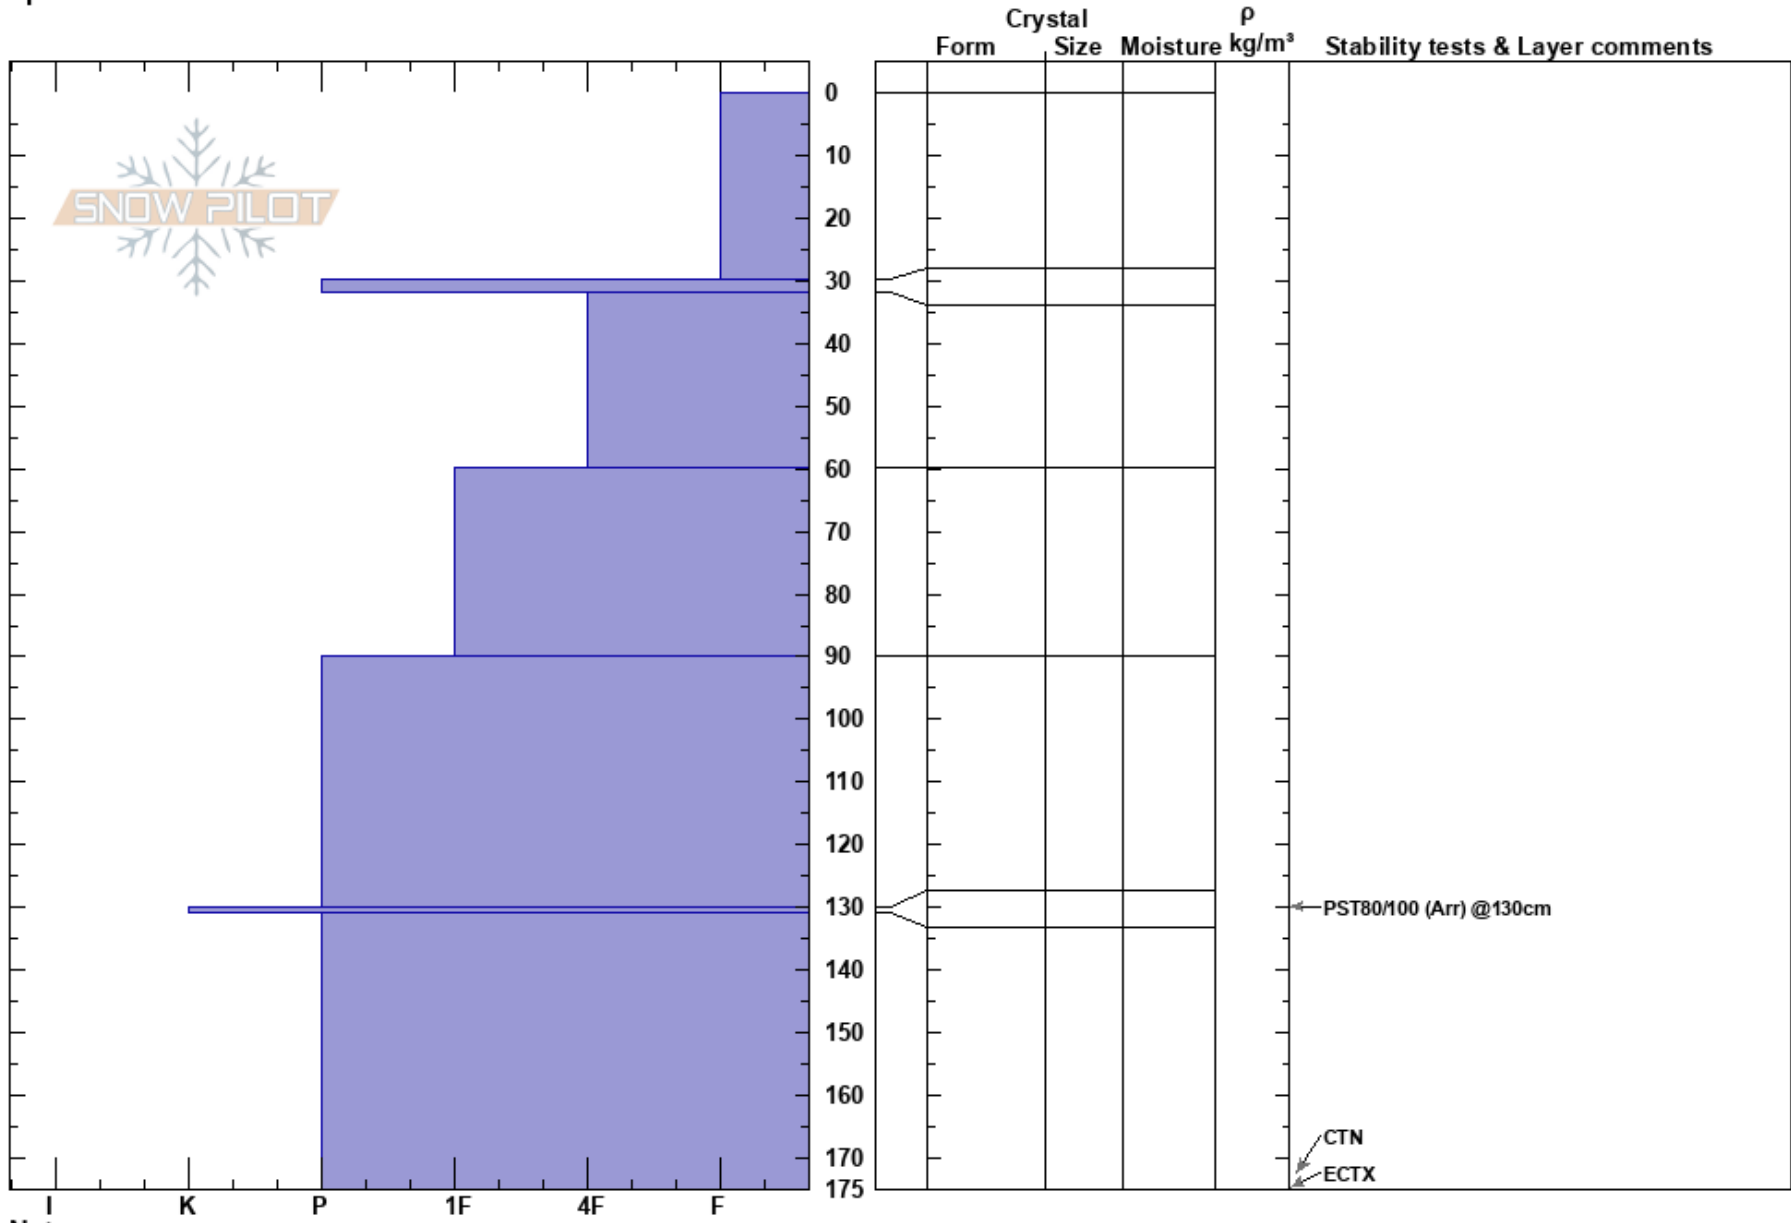

NO
Sawtooth Range
ID
Elevation: 8100 ft
Aspect: NW
Specifics:

Nicholas Lacasse
01/26/2025 - 1:00pm
Co-ord: 44.33497N, -115.20378W
Slope Angle: 32°
Wind Loading: no

Stability:
Air Temperature: -11°C
Sky Cover: CLR
Precipitation: NO
Wind: NW Calm

HS:175

Layer Notes:

Notes: