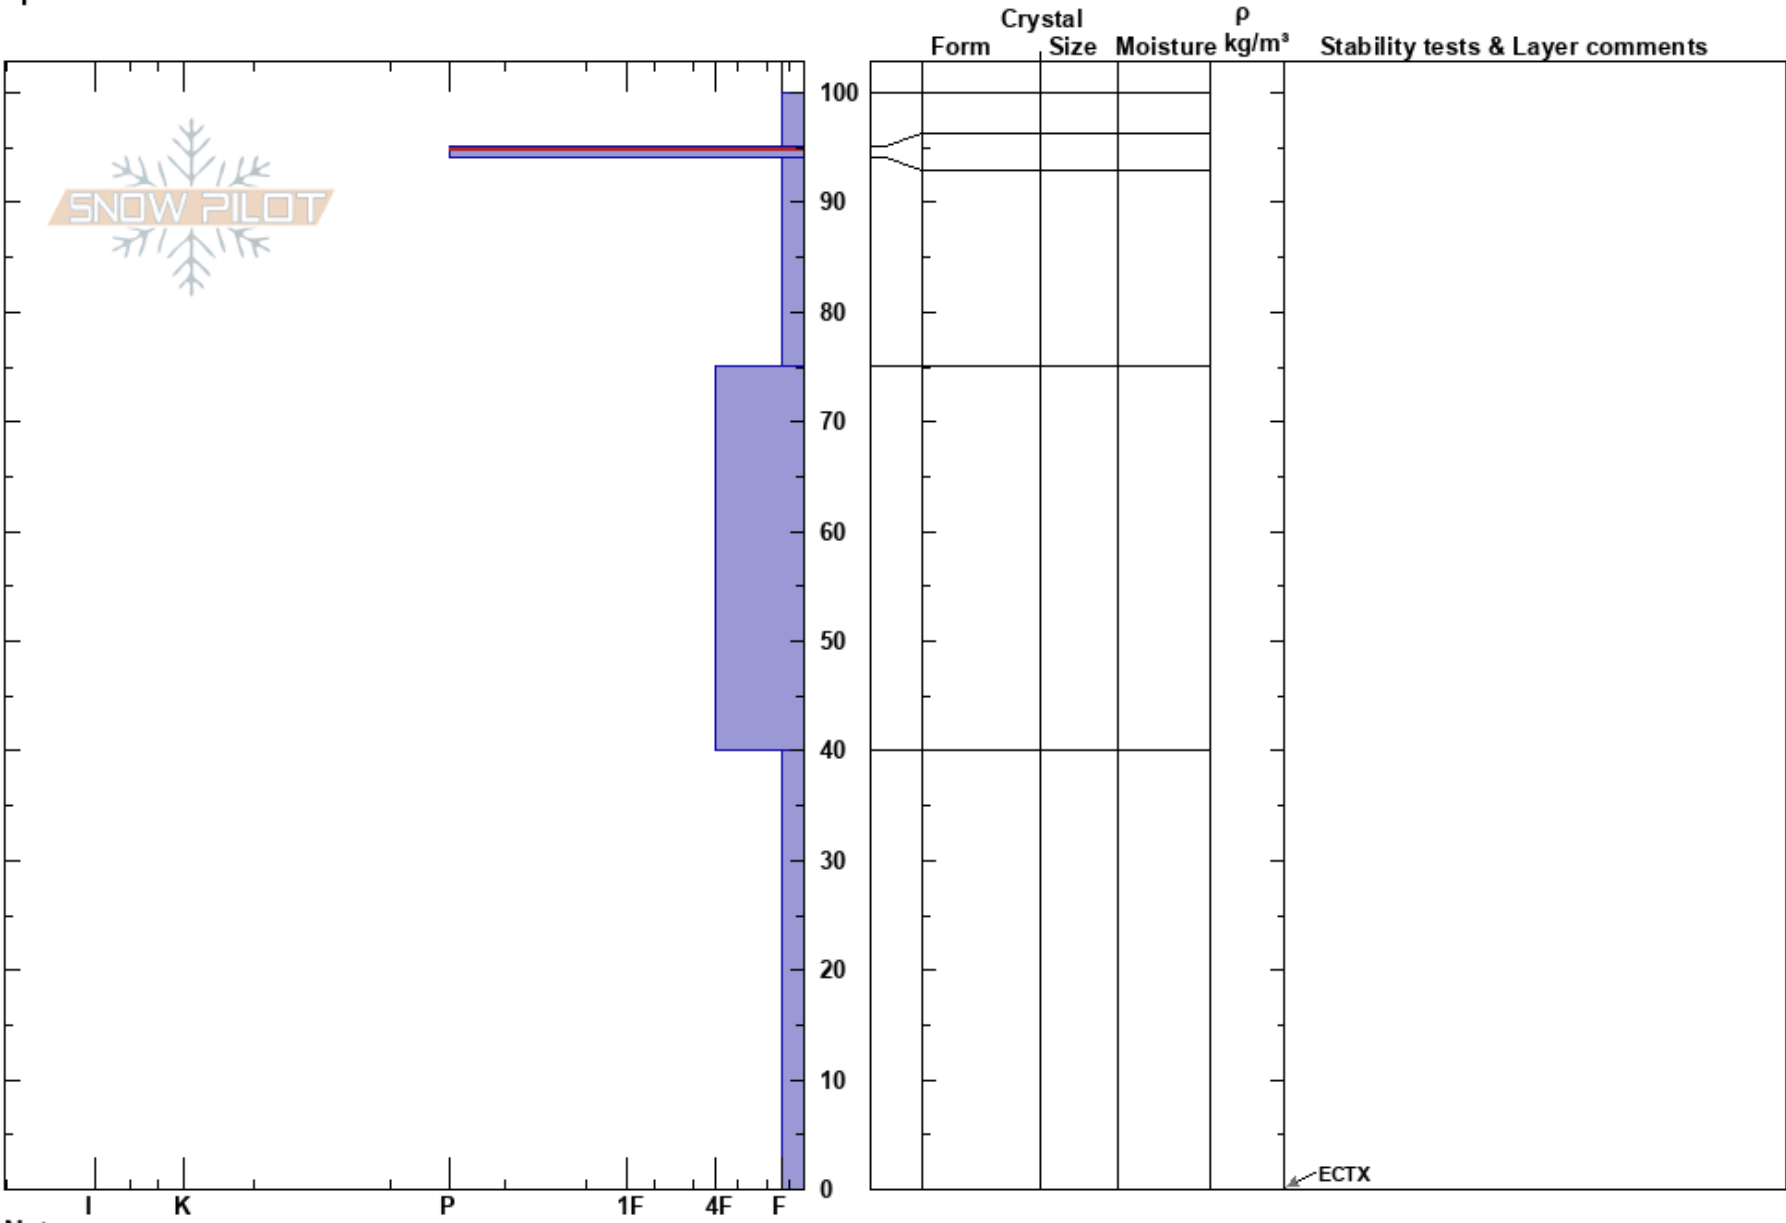

Main Willow 1/26/25
 Wasatch Range
 UT
 Elevation: 9900 ft
 Aspect: W
 Specifics:

Billy Honey
 01/26/2025 - 4:00pm
 Co-ord: 40.63808N, -111.57983W
 Slope Angle: 25°
 Wind Loading:

Stability: Good
 Air Temperature: 20°F
 Sky Cover: CLR
 Precipitation: NO
 Wind: Calm

HS:100
 95-94cm: Problematic layer

Notes: