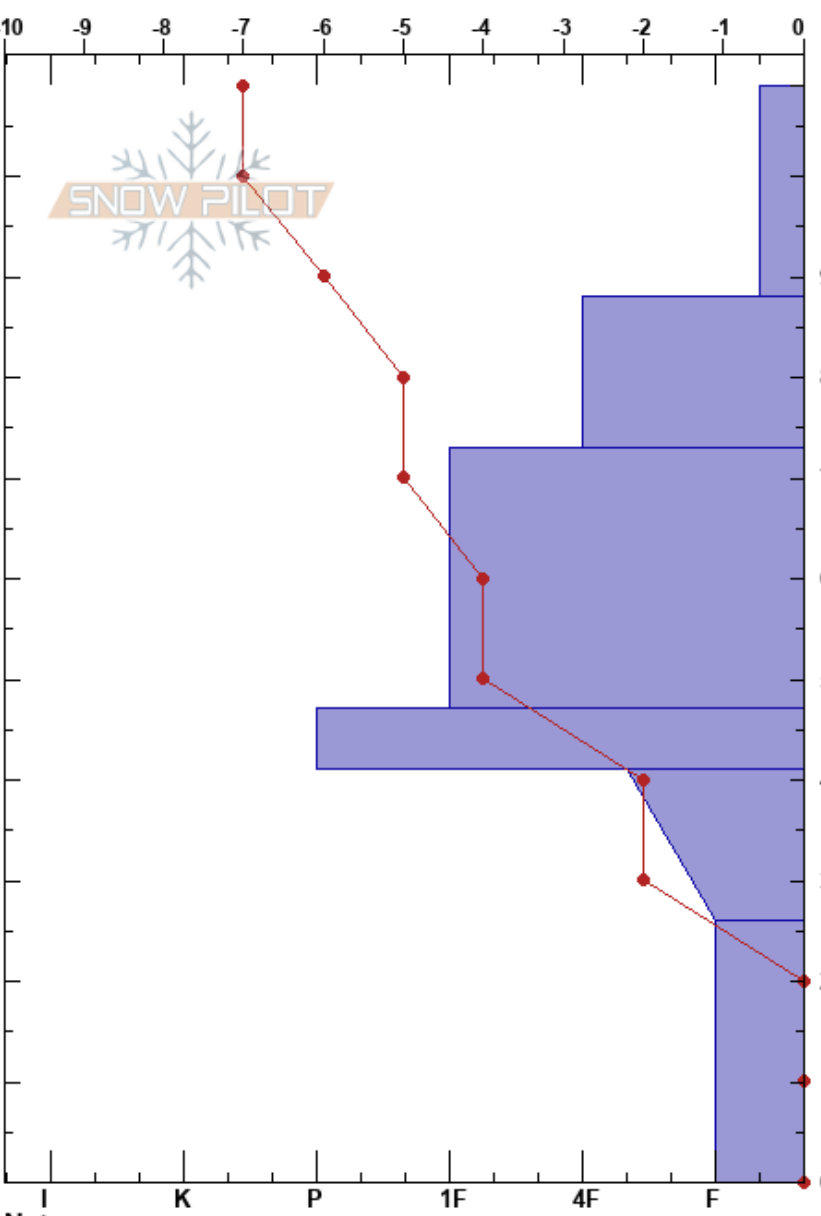

Francis Cabin 180213
 Vail/Summit County
 CO
 Elevation: 11400 ft
 Aspect: E
 Specifics:

Adam Baxter
 02/13/2018 - 6:30pm
 Co-ord: 39.43746N, -106.07336E
 Slope Angle: 20°
 Wind Loading:

Stability: **HS:109**
 Air Temperature: -7°C
 Sky Cover: FEW
 Precipitation: NO
 Wind: Calm
Layer Notes:
 PF:20 26-0cm: Problematic layer

Elevation (m)	Crystal		ρ kg/m ³	Stability tests & Layer comments
	Form	Size		
109				
100	/	0.3		
90				
80	⊖	0.3		
70				
60	⊖	0.5		
50				
40	⊖	0.3		
30	□	2		
20				← CT21, Q1 @26cm ← ECTP21 @26cm
10	^	3-5		
0				