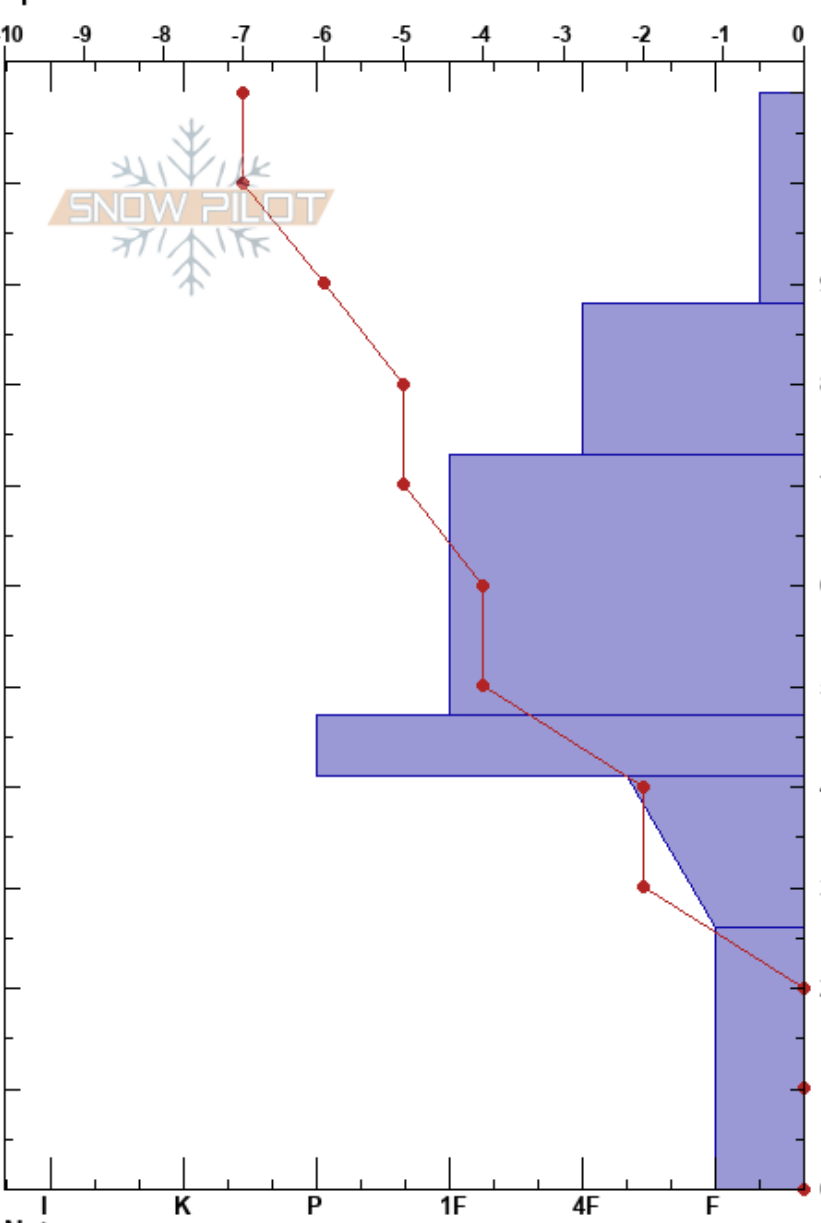

Francis Cabin 180213  
 Vail/Summit County  
 CO  
 Elevation: 11400 ft  
 Aspect: E  
 Specifics:

Adam Baxter  
 02/13/2018 - 6:30pm  
 Co-ord: 39.43746N, -106.07336E  
 Slope Angle: 20°  
 Wind Loading:

Stability: HS:109  
 Air Temperature: -7°C  
 Sky Cover: FEW  
 Precipitation: NO  
 Wind: Calm  
 Layer Notes: PF:20 26-0cm: Problematic layer

Elevation (m)	Crystal		Moisture	$\rho$ kg/m <sup>3</sup>	Stability tests & Layer comments
	Form	Size			
109					
100	/	0.3			
90					
80	⊖	0.3			
70					
60	⊖	0.5			
50					
40	⊖	0.3			
30	□	2			
20					← CT21, Q1 @26cm ← ECTP21 @26cm
10	^	3-5			
0					