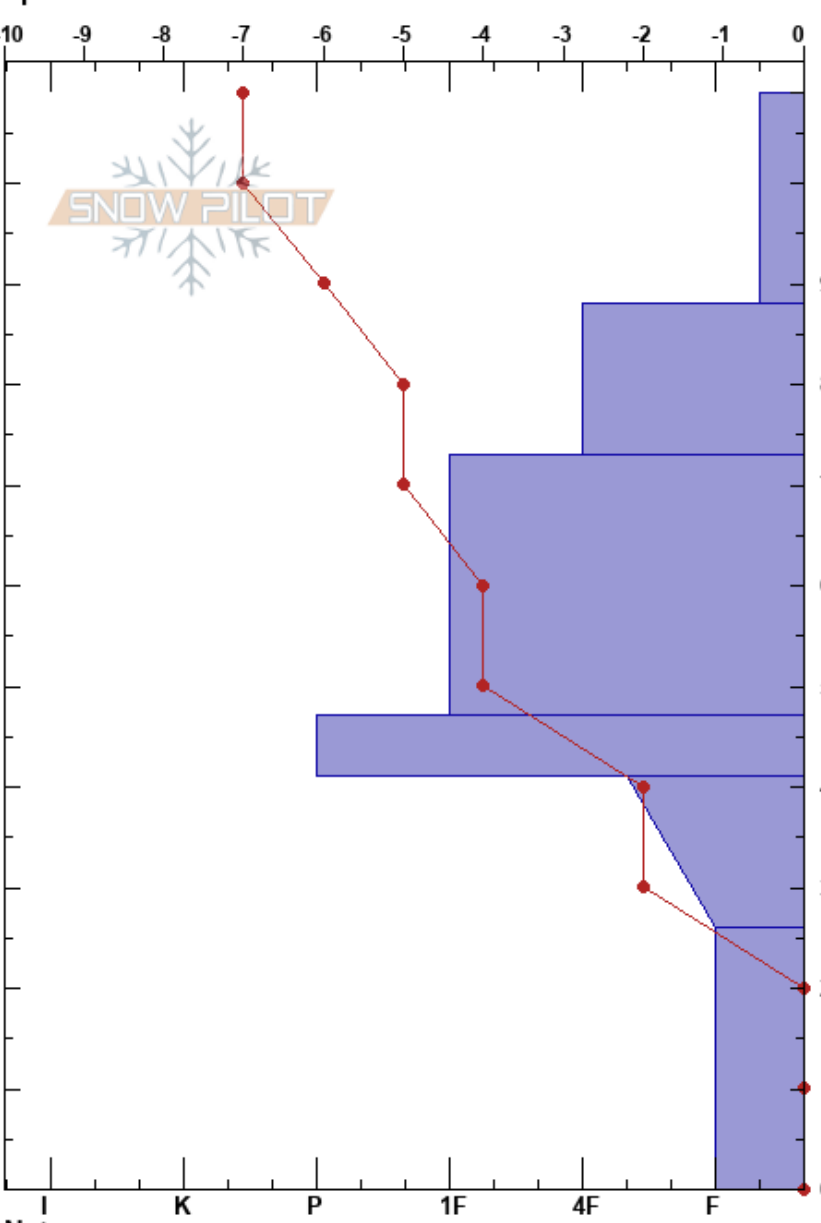

Francis Cabin 180213
 Vail/Summit County
 CO
 Elevation: 11400 ft
 Aspect: E
 Specifics:

Adam Baxter
 02/13/2018 - 6:30pm
 Co-ord: 39.43746N, -106.07336E
 Slope Angle: 20°
 Wind Loading:

Stability: **HS:109**
 Air Temperature: -7°C
 Sky Cover: FEW
 Precipitation: NO
 Wind: Calm
Layer Notes:
 PF:20 26-0cm: Problematic layer

Height (m)	Crystal		ρ kg/m ³	Stability tests & Layer comments
	Form	Size		
109				
100	/	0.3		
90				
80	⊖	0.3		
70				
60	⊖	0.5		
50				
40	⊖	0.3		
30	□	2		
20				← CT21, Q1 @26cm ← ECTP21 @26cm
10	^	3-5		
0				