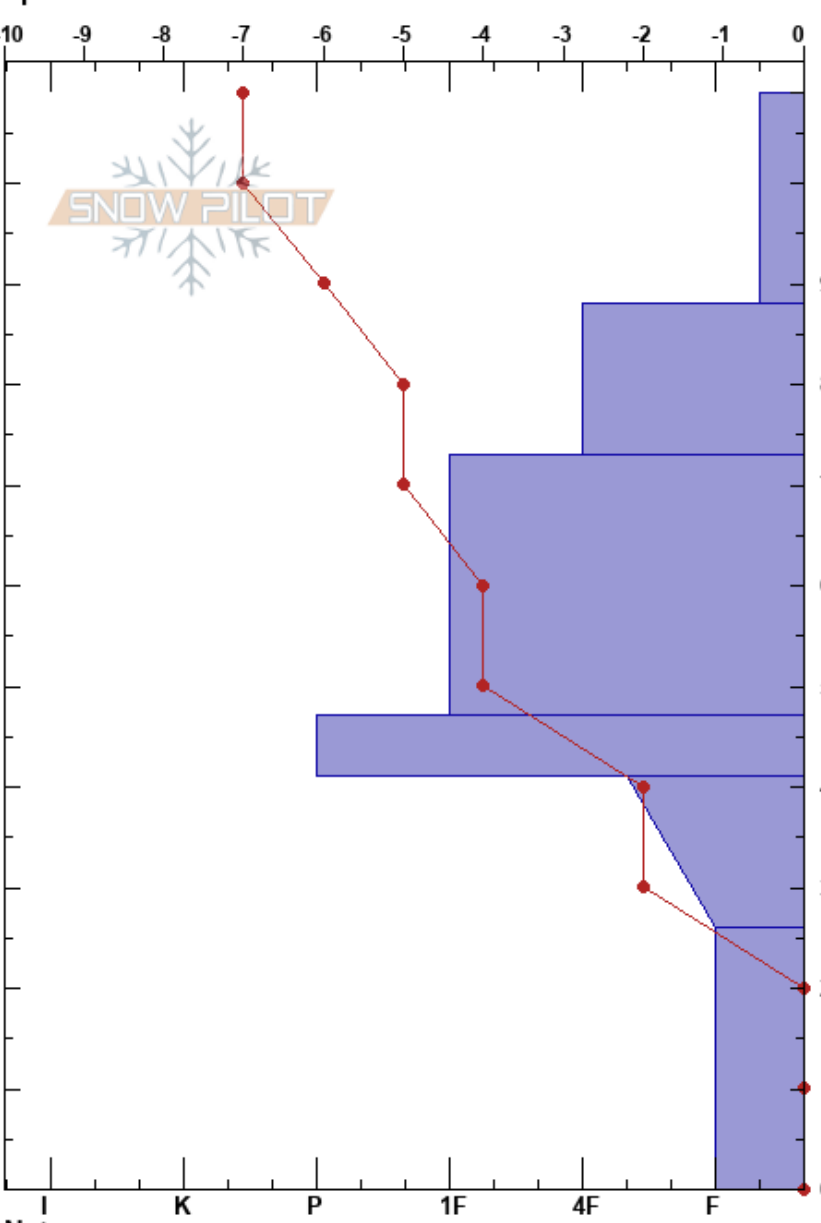

Francis Cabin 180213
 Vail/Summit County
 CO
 Elevation: 11400 ft
 Aspect: E
 Specifics:

Adam Baxter
 02/13/2018 - 6:30pm
 Co-ord: 39.43746N, -106.07336E
 Slope Angle: 20°
 Wind Loading:

Stability: **HS:109**
 Air Temperature: -7°C
 Sky Cover: FEW
 Precipitation: NO
 Wind: Calm
Layer Notes:
 PF:20 26-0cm: Problematic layer

Elevation (cm)	Crystal		ρ kg/m ³	Stability tests & Layer comments
	Form	Size		
109				
100	/	0.3		
90				
80	⊖	0.3		
70				
60	⊖	0.5		
50				
40	⊖	0.3		
30	□	2		
20				← CT21, Q1 @26cm ← ECTP21 @26cm
10	^	3-5		
0				