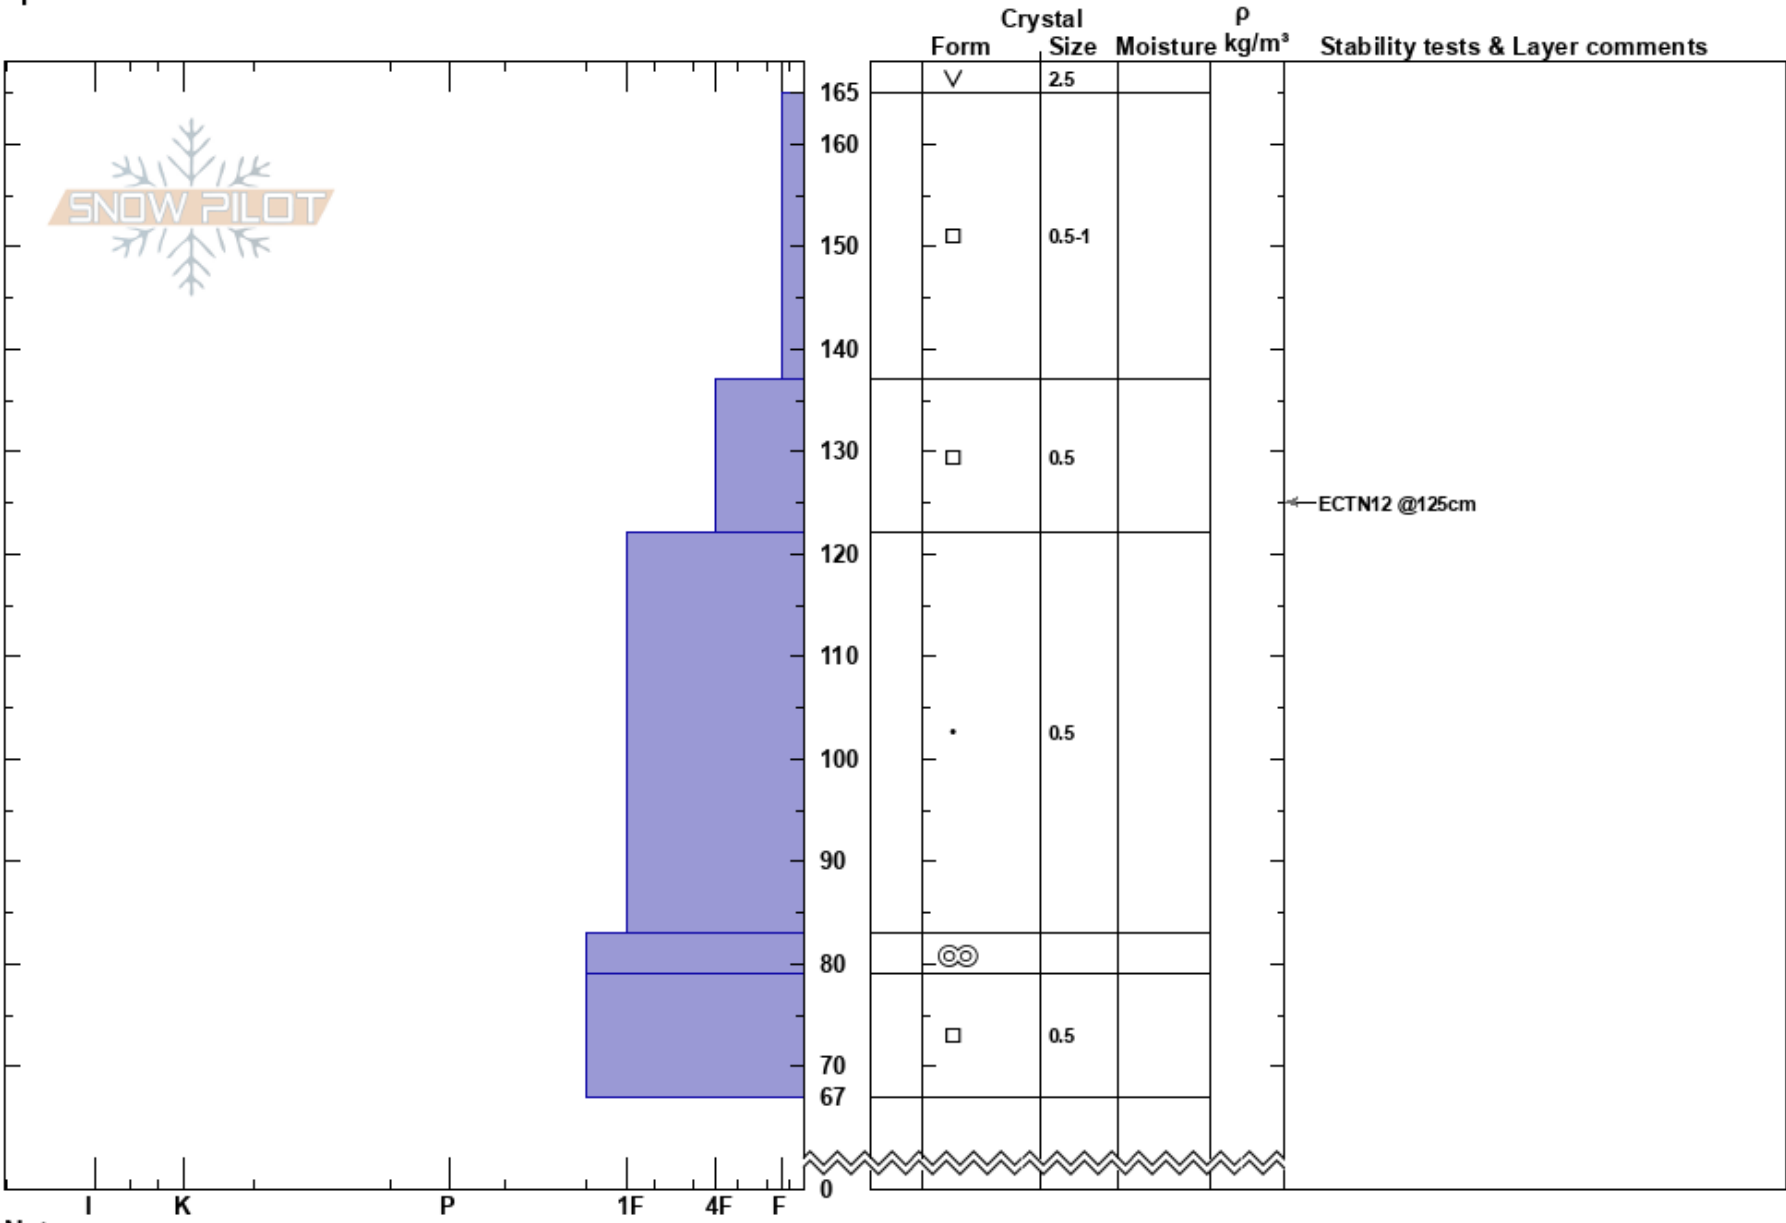

Burnt Mountain  
 Central Cascades, East WA  
 Elevation: 6437 ft  
 Aspect: N  
 Specifics:

Payton Schiff  
 01/26/2025 - 12:59pm  
 Co-ord: 10T 637875W 5174288N  
 Slope Angle:  
 Wind Loading: no

Stability:  
 Air Temperature:  
 Sky Cover: CLR  
 Precipitation: NO  
 Wind: N Calm

HS:165  
 Layer Notes:  
 165-137cm:Problematic layer

Notes: