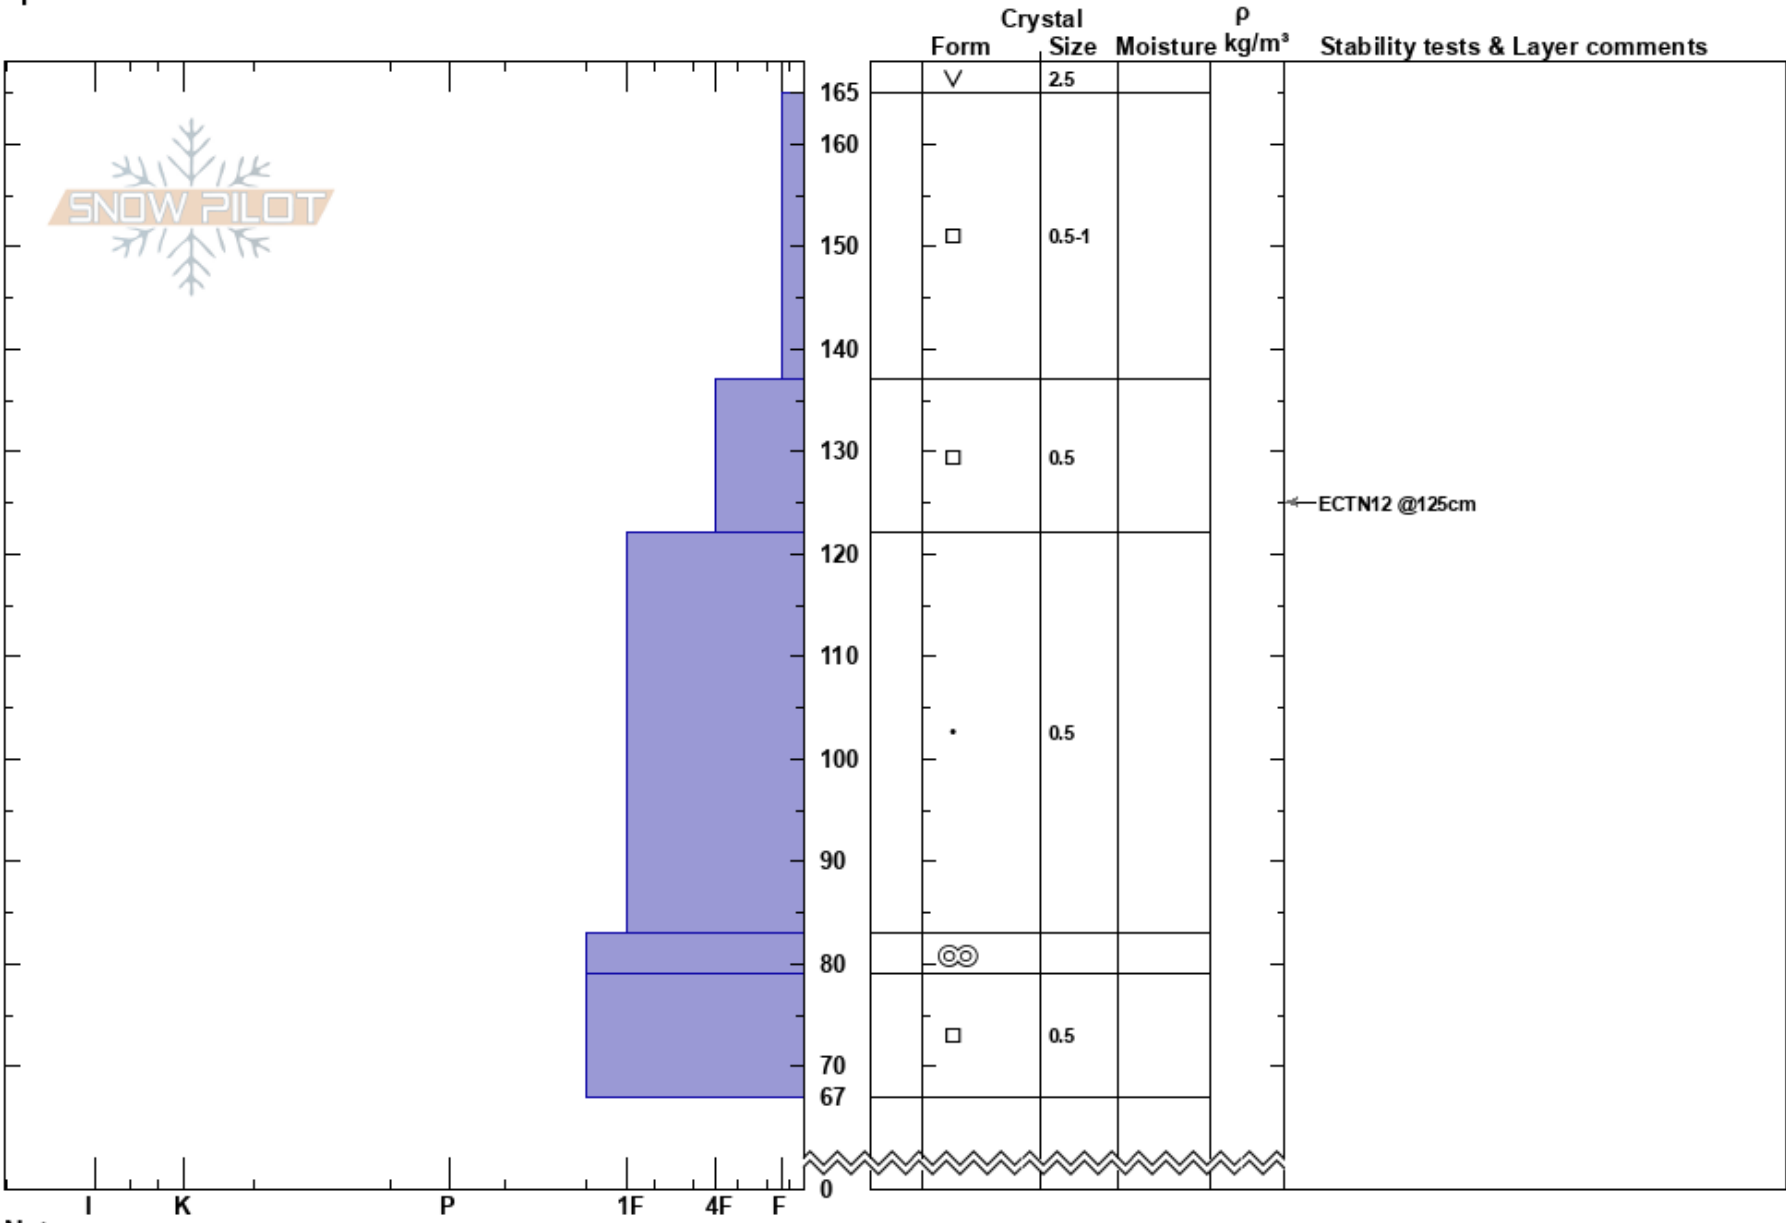

Burnt Mountain
 Central Cascades, East WA
 Elevation: 6437 ft
 Aspect: N
 Specifics:

Payton Schiff
 01/26/2025 - 12:59pm
 Co-ord: 10T 637875W 5174288N
 Slope Angle:
 Wind Loading: no

Stability:
 Air Temperature:
 Sky Cover: CLR
 Precipitation: NO
 Wind: N Calm

HS:165
 Layer Notes:
 165-137cm:Problematic layer

Notes: