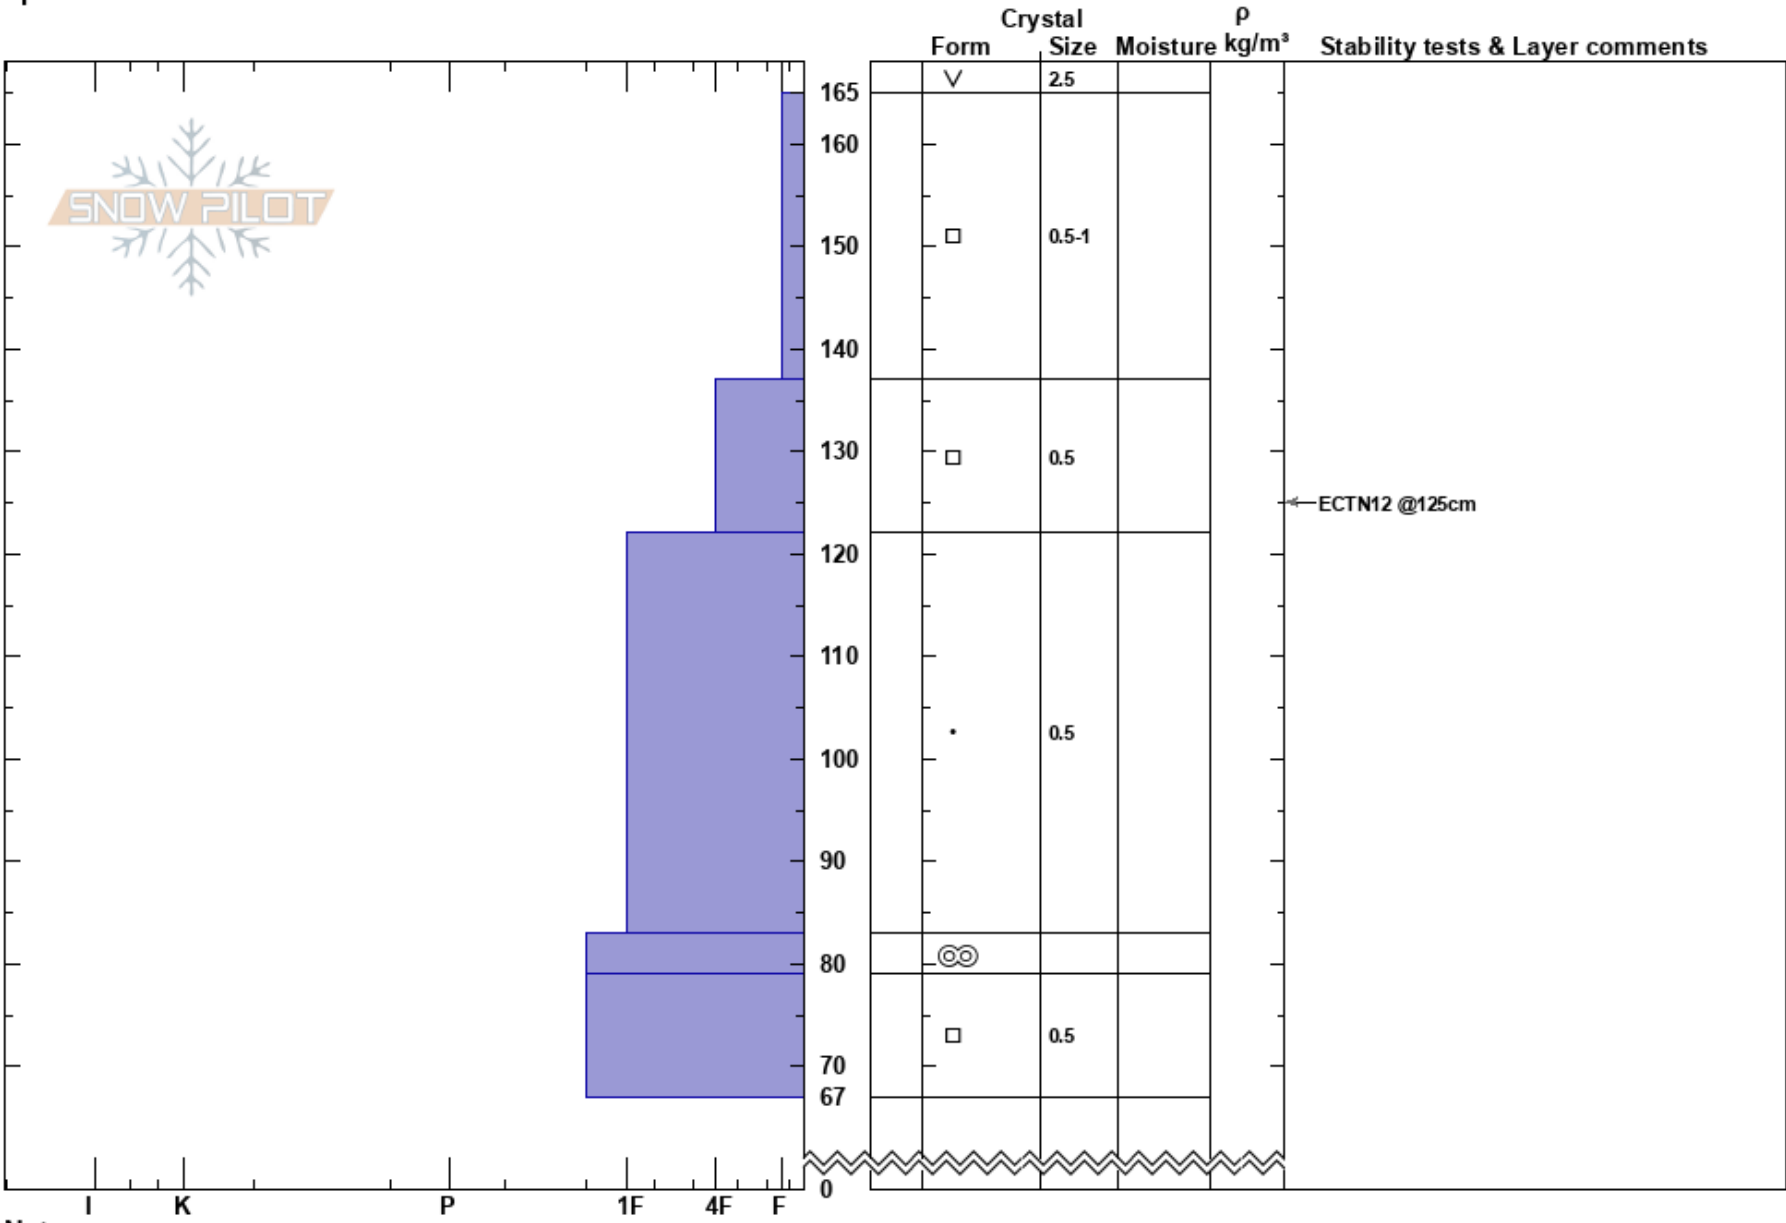

Burnt Mountain  
 Central Cascades, East WA  
 Elevation: 6437 ft  
 Aspect: N  
 Specifics:

Payton Schiff  
 01/26/2025 - 12:59pm  
 Co-ord: 10T 637875W 5174288N  
 Slope Angle:  
 Wind Loading: no

Stability: **HS:165**  
 Air Temperature: 165-137cm:Problematic layer  
 Sky Cover: CLR  
 Precipitation: NO  
 Wind: N Calm