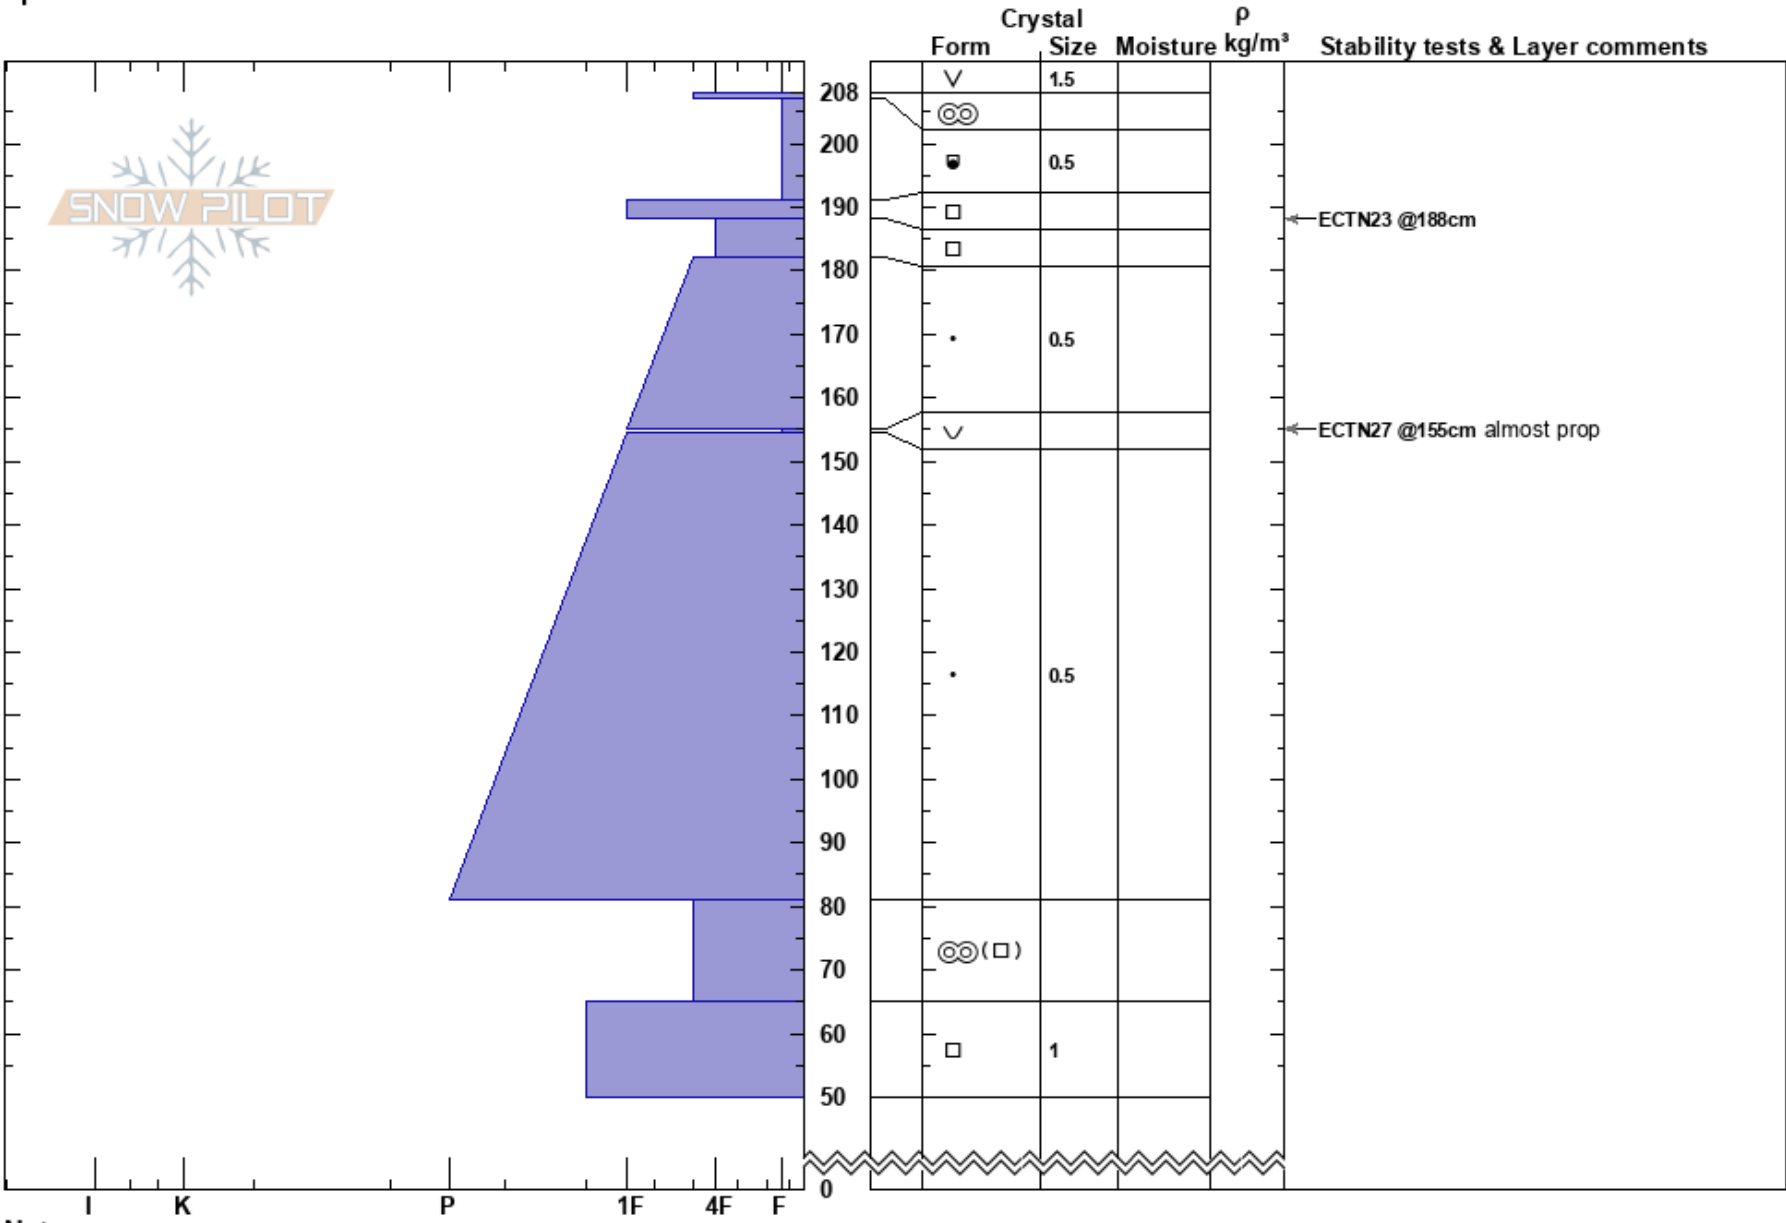

Burnt Mountain
 Central Cascades, East WA
 Elevation: 6440 ft
 Aspect: E
 Specifics:

Payton Schiff
 01/26/2025 - 12:08pm
 Co-ord: 10T 637916W 5174214N
 Slope Angle:
 Wind Loading: no

Stability:
 Air Temperature:
 Sky Cover: CLR
 Precipitation: NO
 Wind: N Calm

HS:208
 Layer Notes:
 207-191cm: Problematic layer

Notes: