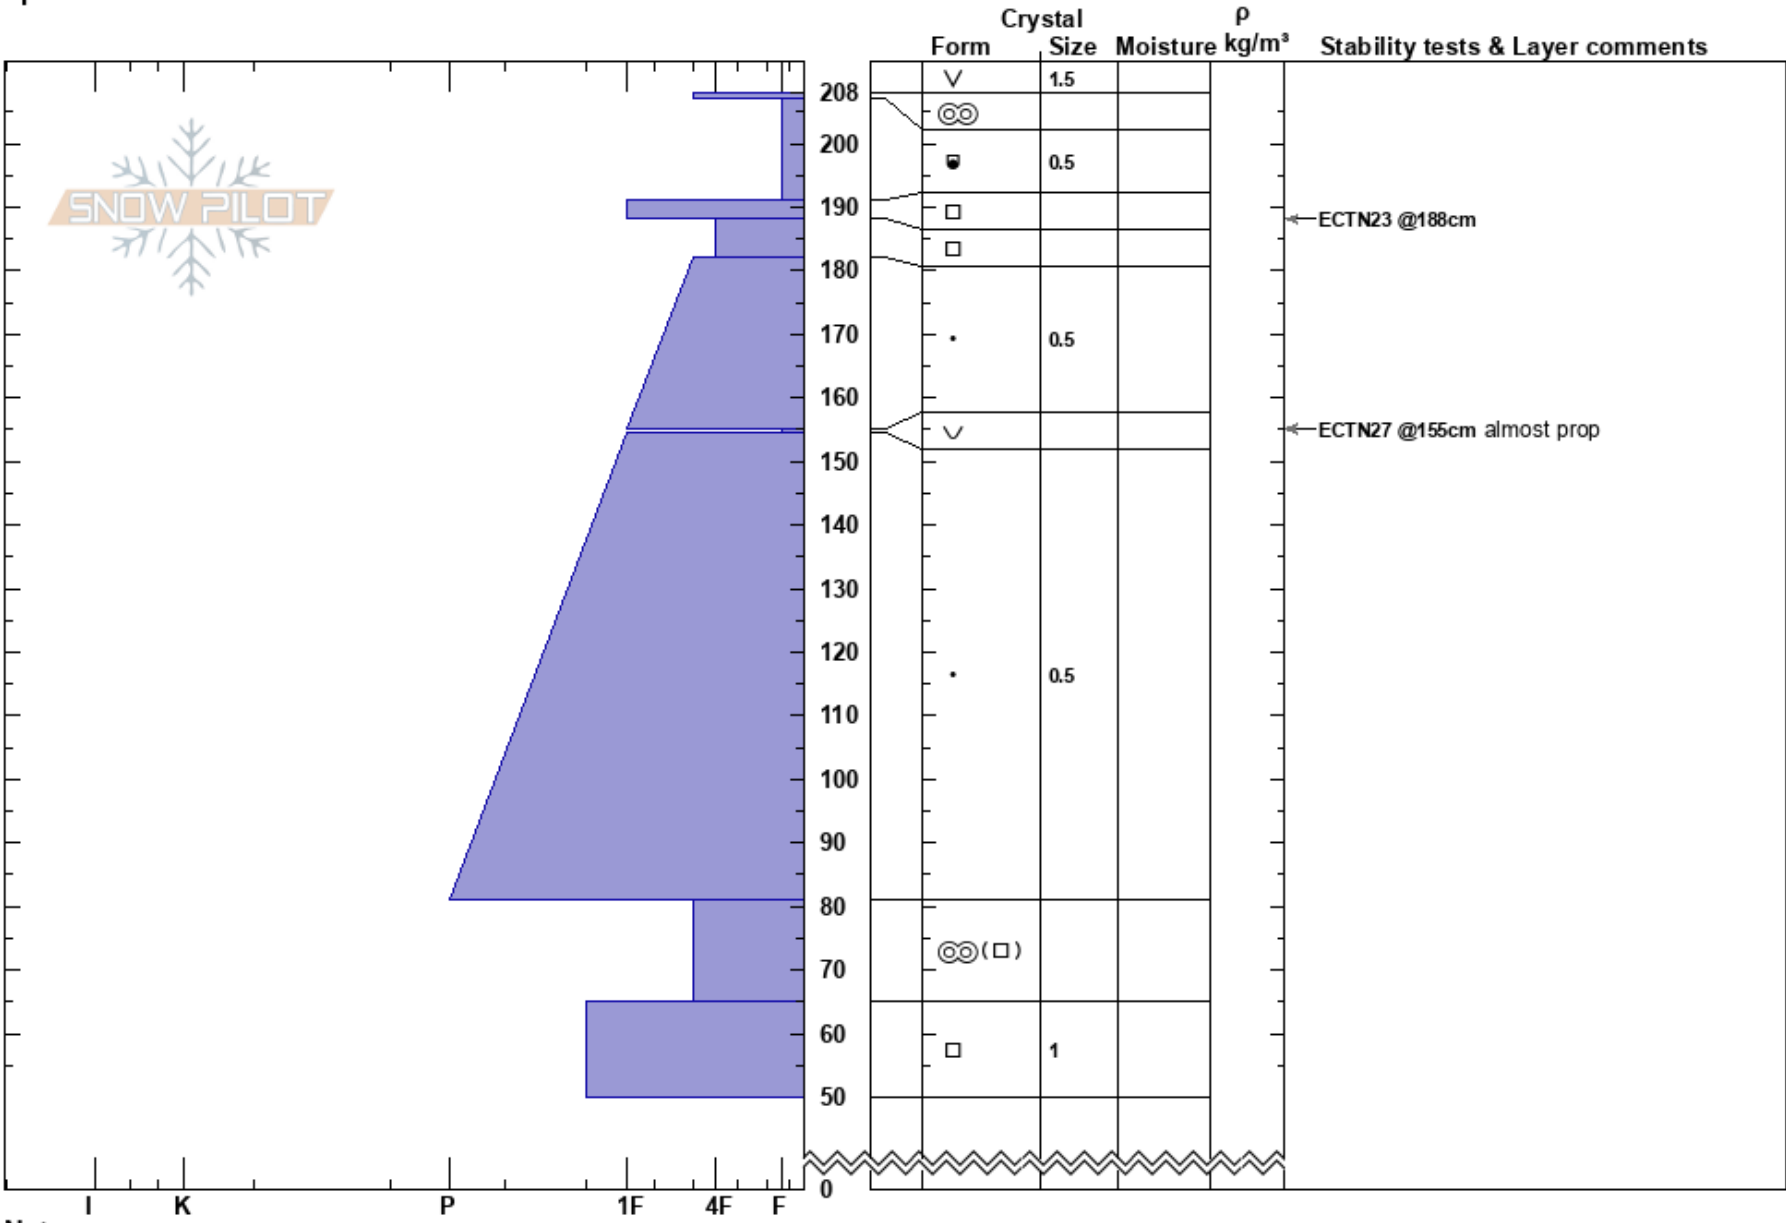

Burnt Mountain  
 Central Cascades, East WA  
 Elevation: 6440 ft  
 Aspect: E  
 Specifics:

Payton Schiff  
 01/26/2025 - 12:08pm  
 Co-ord: 10T 637916W 5174214N  
 Slope Angle:  
 Wind Loading: no

Stability:  
 Air Temperature:  
 Sky Cover: CLR  
 Precipitation: NO  
 Wind: N Calm

HS:208  
 Layer Notes:  
 207-191cm: Problematic layer

Notes: