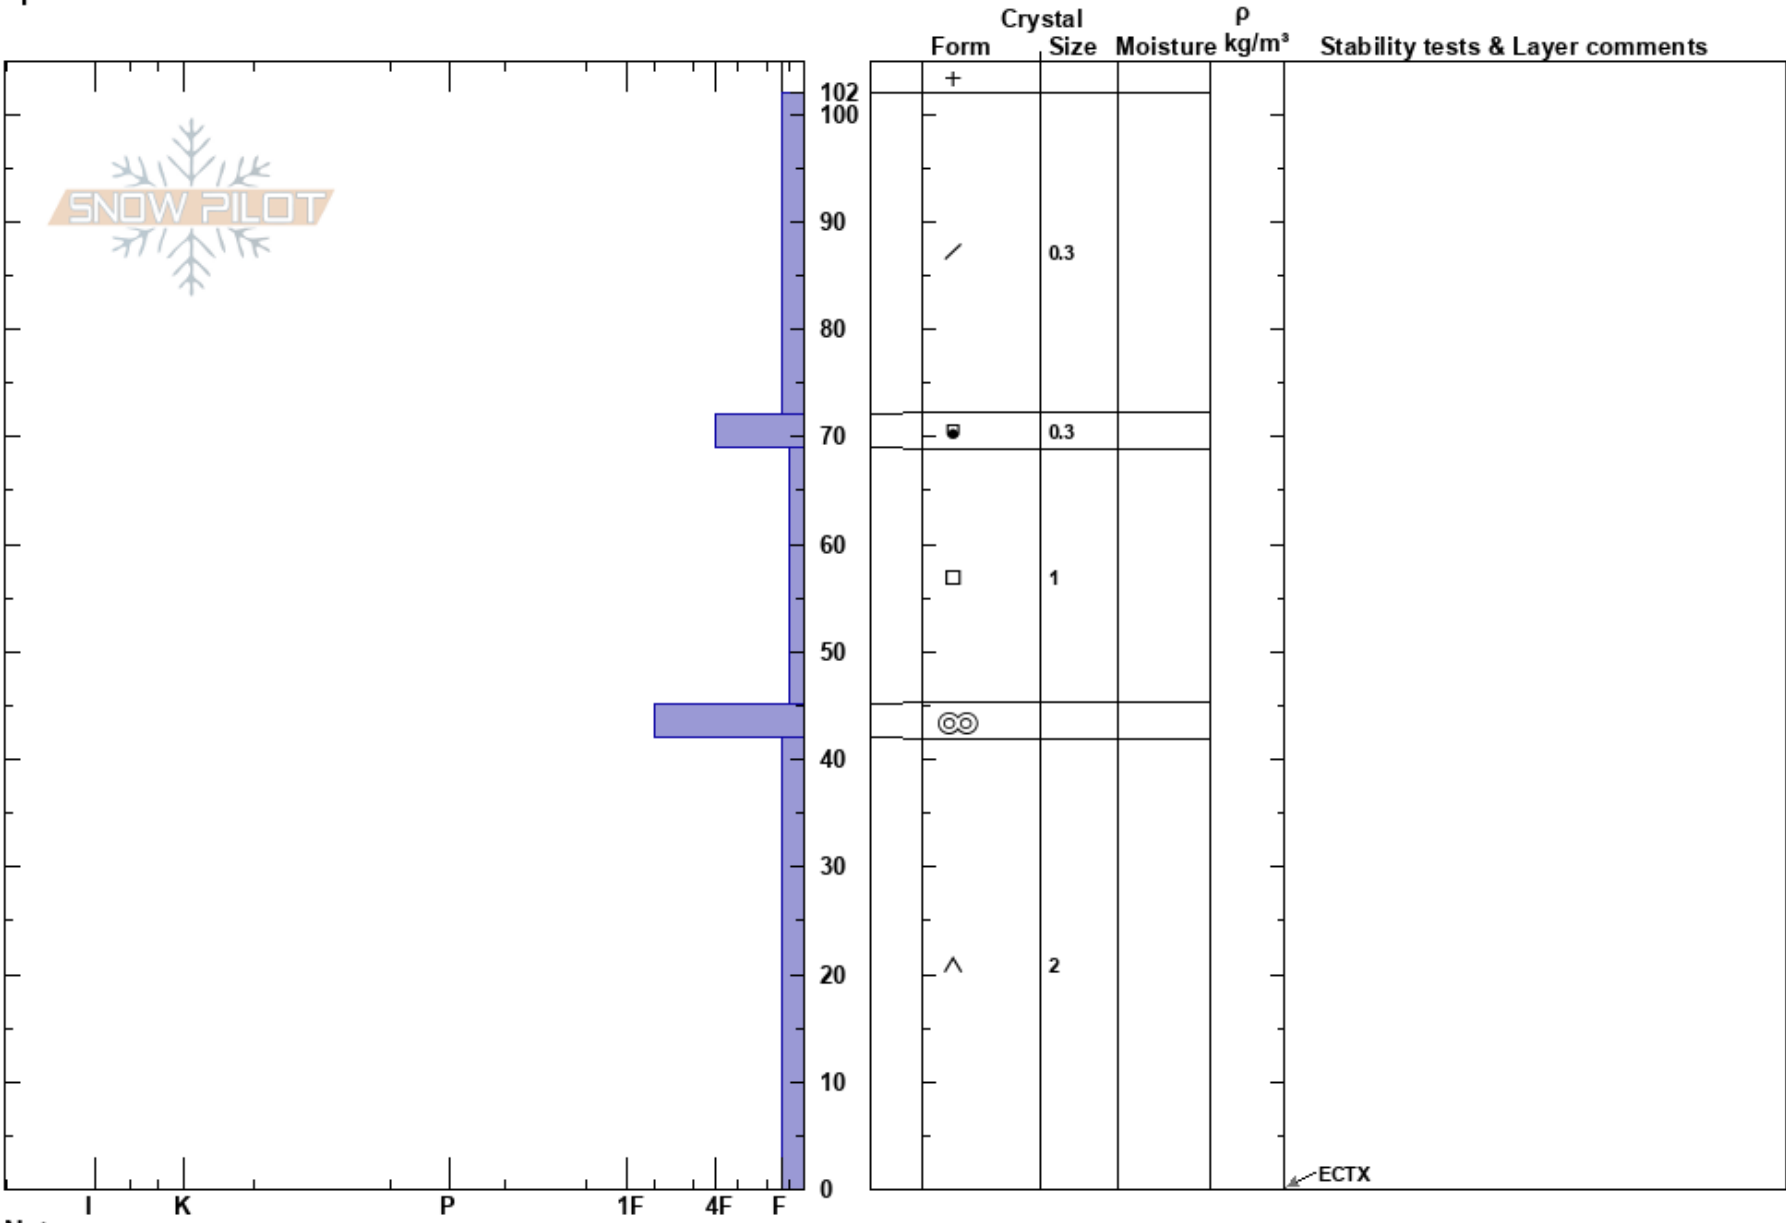

Gravel Mountain N NTL
 Never Summer
 CO
 Elevation: 10400 ft
 Aspect: N
 Specifics:

Austin DiVesta
 01/26/2025 - 1:00pm
 Co-ord: 40.27705N, -105.99238W
 Slope Angle: 25°
 Wind Loading: no

Stability:
 Air Temperature:
 Sky Cover: OVC
 Precipitation: S-1
 Wind: N Calm

HS:102
 PF:45 69-45cm:Problematic layer

Notes:

I K P 1F 4F F

ECTX