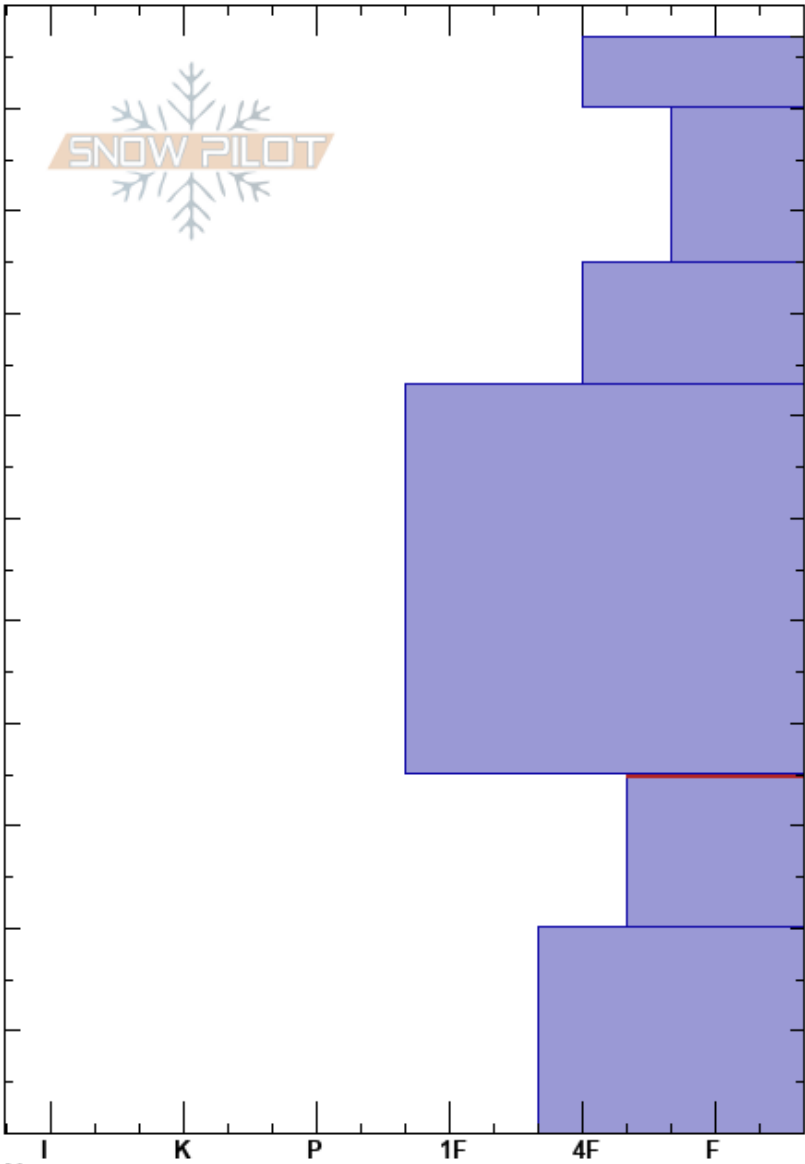

Up From Marge
 Lionhead Range
 MT
 Elevation: 8640 ft
 Aspect: 80°
 Specifics:

Dave Zinn
 01/23/2025 - 3:00pm
 Co-ord: 44.71972N, -111.32219W
 Slope Angle: 25°
 Wind Loading: no

Stability: Fair
 Air Temperature:
 Sky Cover: OVC
 Precipitation: NO
 Wind: NE Light Breeze

HS:107
 PF:60 35-20cm:Problematic layer

Height (m)	Crystal		Moisture	ρ kg/m ³	Stability tests & Layer comments
	Form	Size			
107					
100	•				
90					
80					
70					
60					
50					
40					
35					← ECTP25 @35cm
30	□	2			
20					
10	^	24			
0					