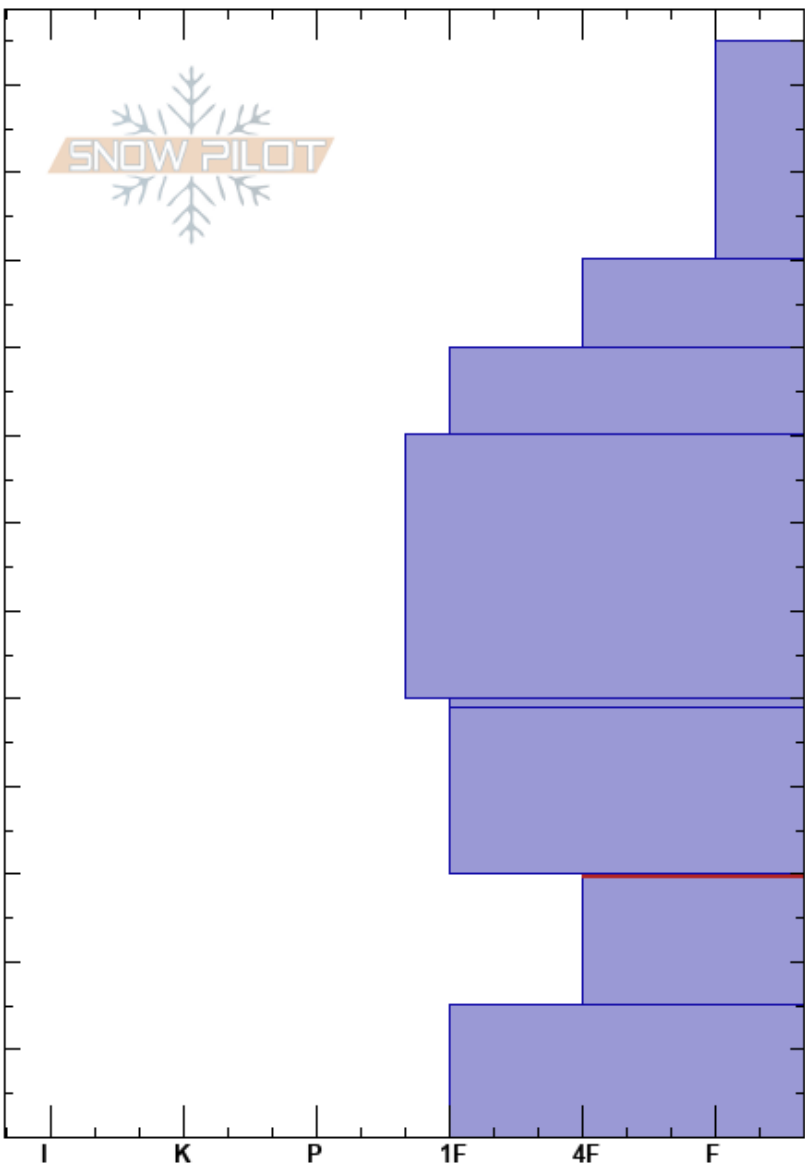

Ski Hill
 Lionhead Range
 MT
 Elevation: 8000 ft
 Aspect: 60°
 Specifics:

Dave Zinn
 01/23/2025 - 1:30pm
 Co-ord: 44.70254N, -111.29600W
 Slope Angle: 30°
 Wind Loading: no

Stability: Fair
 Air Temperature:
 Sky Cover: OVC
 Precipitation: NO
 Wind: NE Light Breeze

HS:125
 PF:30 30-15cm:Problematic layer

Depth (cm)	Crystal		ρ kg/m ³	Stability tests & Layer comments
	Form	Size		
125	+			
110	/			
100				
90				
80				
70				
60				
50	⊙			
40	□			
30				← ECTP27 @30cm
20	□	2.4		
10				
0				