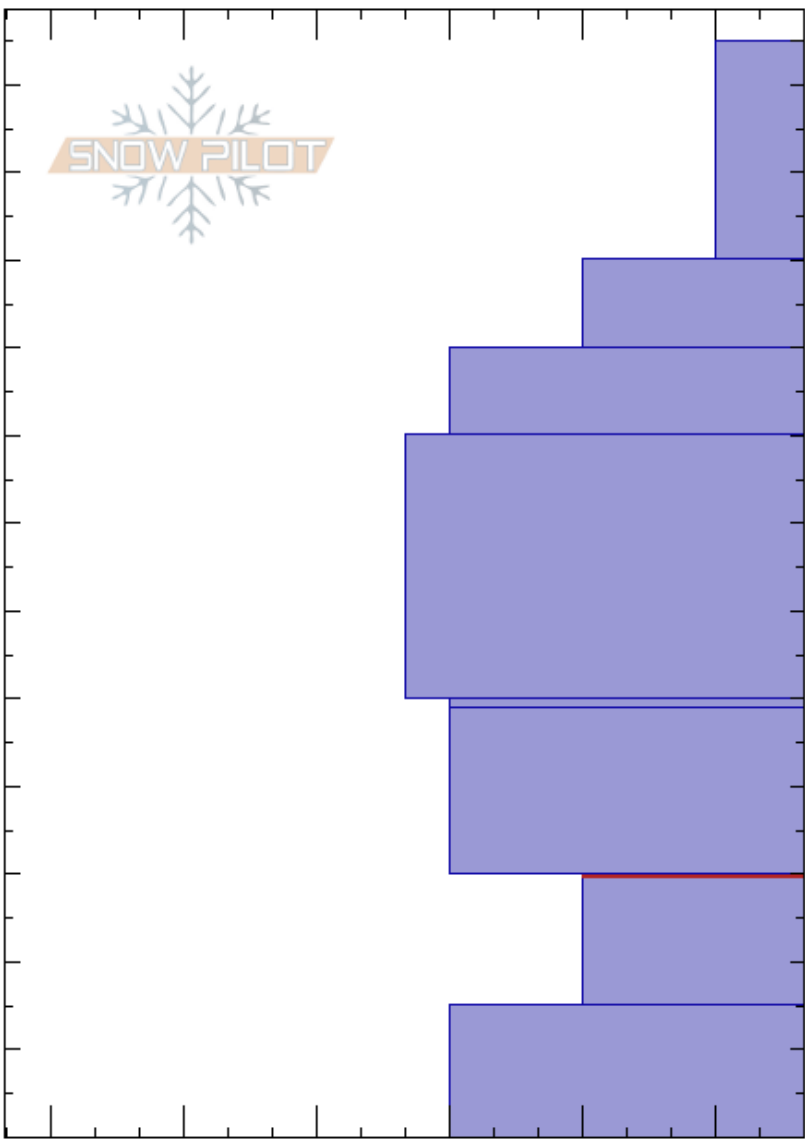

Ski Hill  
 Lionhead Range  
 MT  
 Elevation: 8000 ft  
 Aspect: 60°  
 Specifics:

Dave Zinn  
 01/23/2025 - 1:30pm  
 Co-ord: 44.70254N, -111.29600W  
 Slope Angle: 30°  
 Wind Loading: no

Stability: Fair  
 Air Temperature:  
 Sky Cover: OVC  
 Precipitation: NO  
 Wind: NE Light Breeze

HS:125  
 PF:30 30-15cm:Problematic layer

Depth (cm)	Crystal		$\rho$ kg/m <sup>3</sup>	Stability tests & Layer comments
	Form	Size		
125	+			
110	/			
100				
90				
80				
70				
60				
50	⊙			
40	□			
30				← ECTP27 @30cm
20	□	2.4		
10				
0				