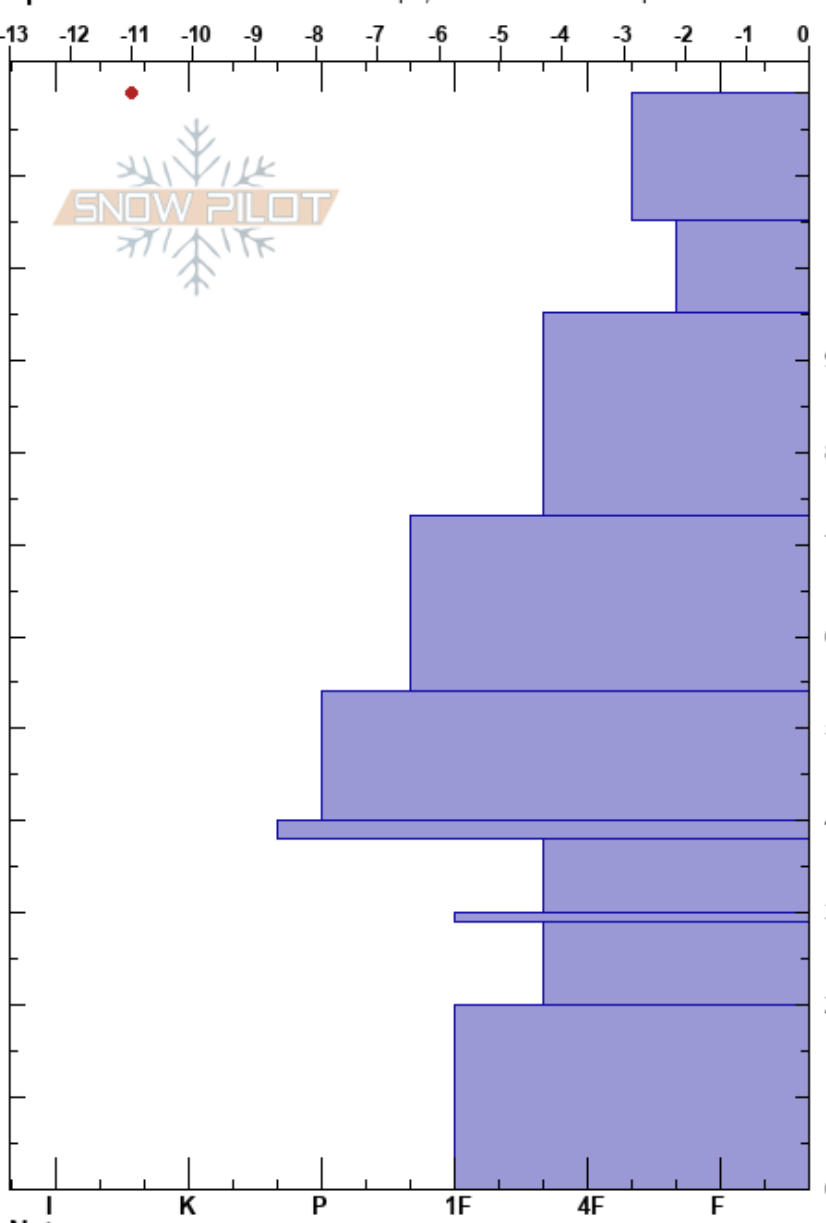

Mt. Abundance, SE
 Cooke City
 MT
 Elevation: 9235 ft
 Aspect: 170°
 Specifics: Snowmobile tracks on slope; We snowmobiled slope

Alex Marienthal
 01/26/2025 - 2:20pm
 Co-ord: 45.06483N, -110.01138W
 Slope Angle: 15°
 Wind Loading: no

Stability: Good HS:119 Layer Notes:
 Air Temperature: -8.5°C PF:45 38-30cm:Problematic layer
 Sky Cover: CLR
 Precipitation: NO
 Wind: Calm

Height (cm)	Crystal		Moisture	ρ kg/m ³	Stability tests & Layer comments
	Form	Size			
119					
110	/				
100	/ (□)				← ECTN11 @105cm
90					← ECTN21 @95cm
80	□	1-2			
70					← ECTN29 @73cm
60	⊖	1-2			
50	⊖	1-2			
40	⊙⊙				
30	□	2			
30	⊙⊙				
20	□	2-3			
10	⊖	2-3			
0					