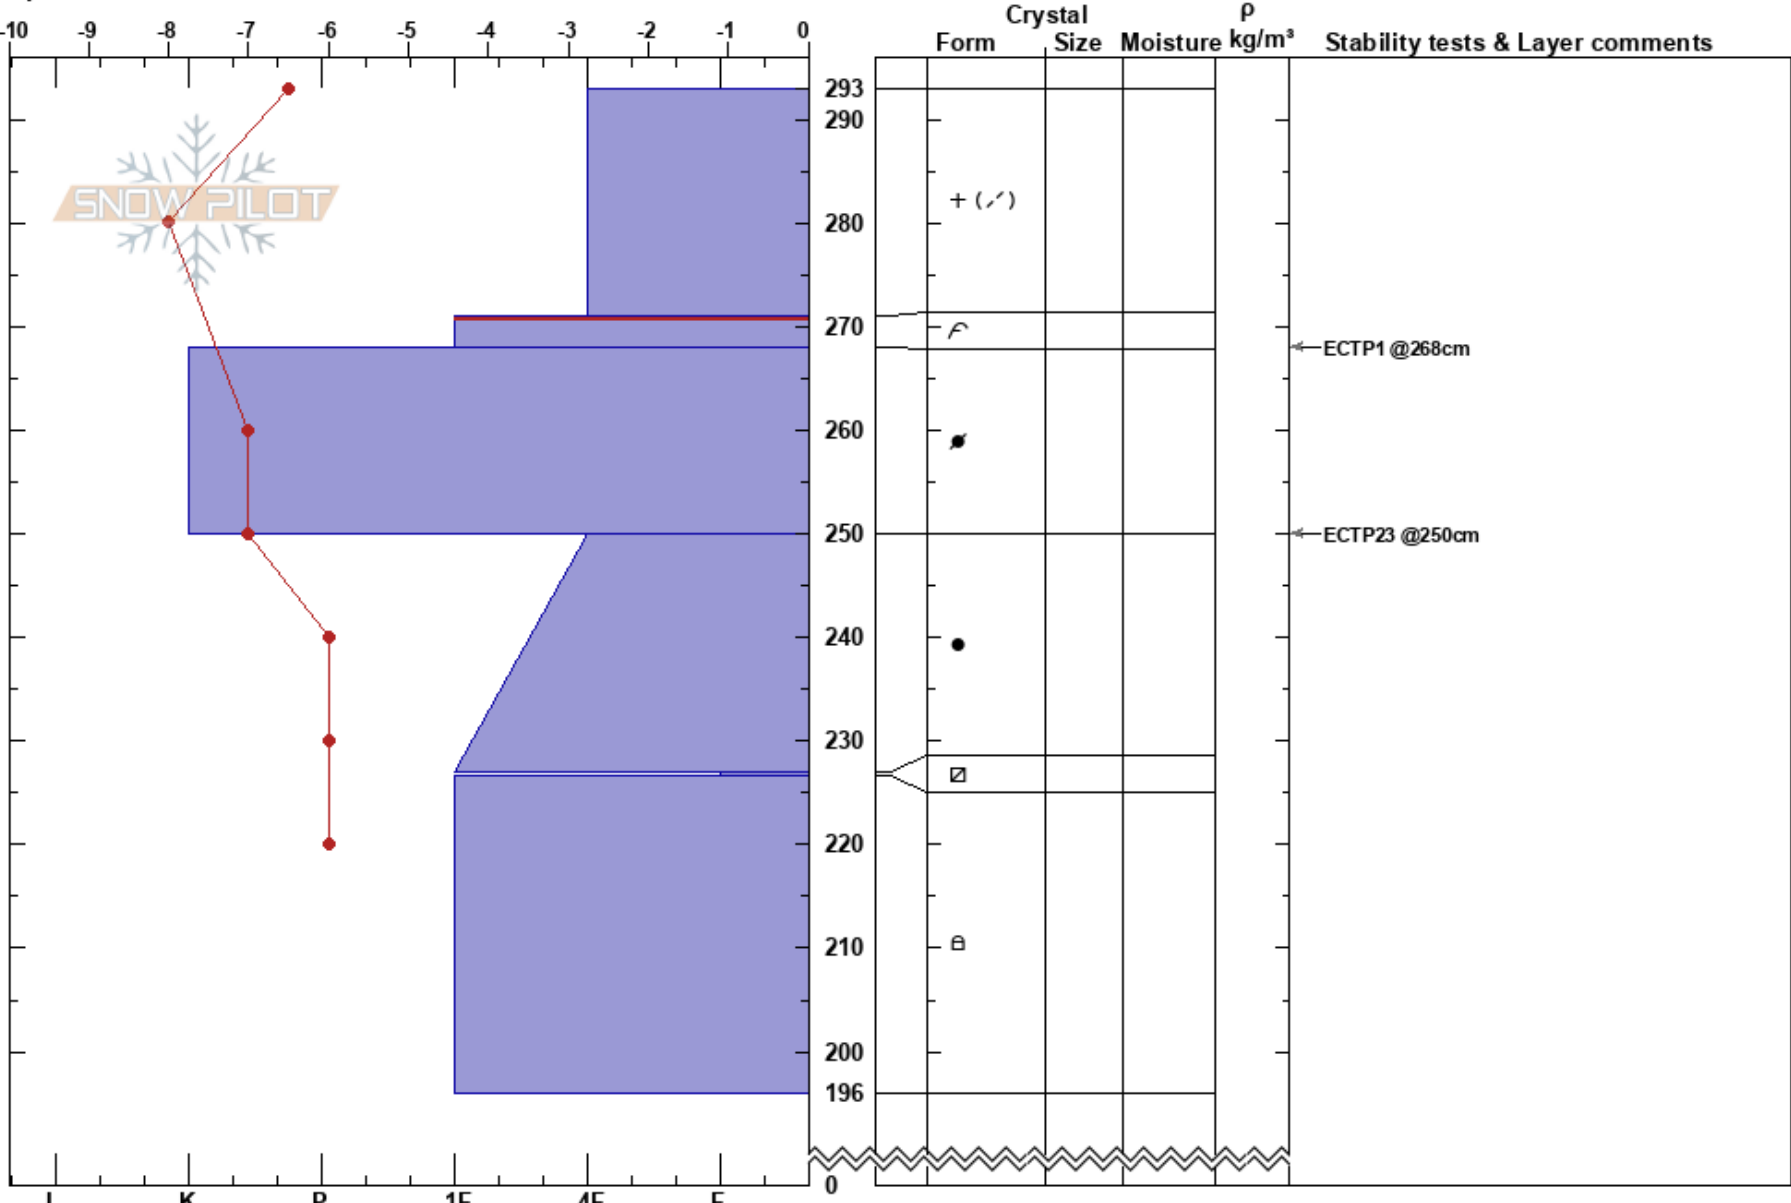

Lockwood Point
 Rattlesnake Mtns
 MT
 Elevation: 6600 ft
 Aspect: 0°

Logan King
 02/16/2018 - 11:00am
 Co-ord: 46.91817N, -113.77931W
 Slope Angle: 15°
 Wind Loading: yes

Stability:
 Air Temperature: -7.5°C PF:30 271-268cm:Problematic layer
 Sky Cover: OVC
 Precipitation: S1
 Wind: W Strong

Specifics: Cracking; Instability rapidly rising

Notes: