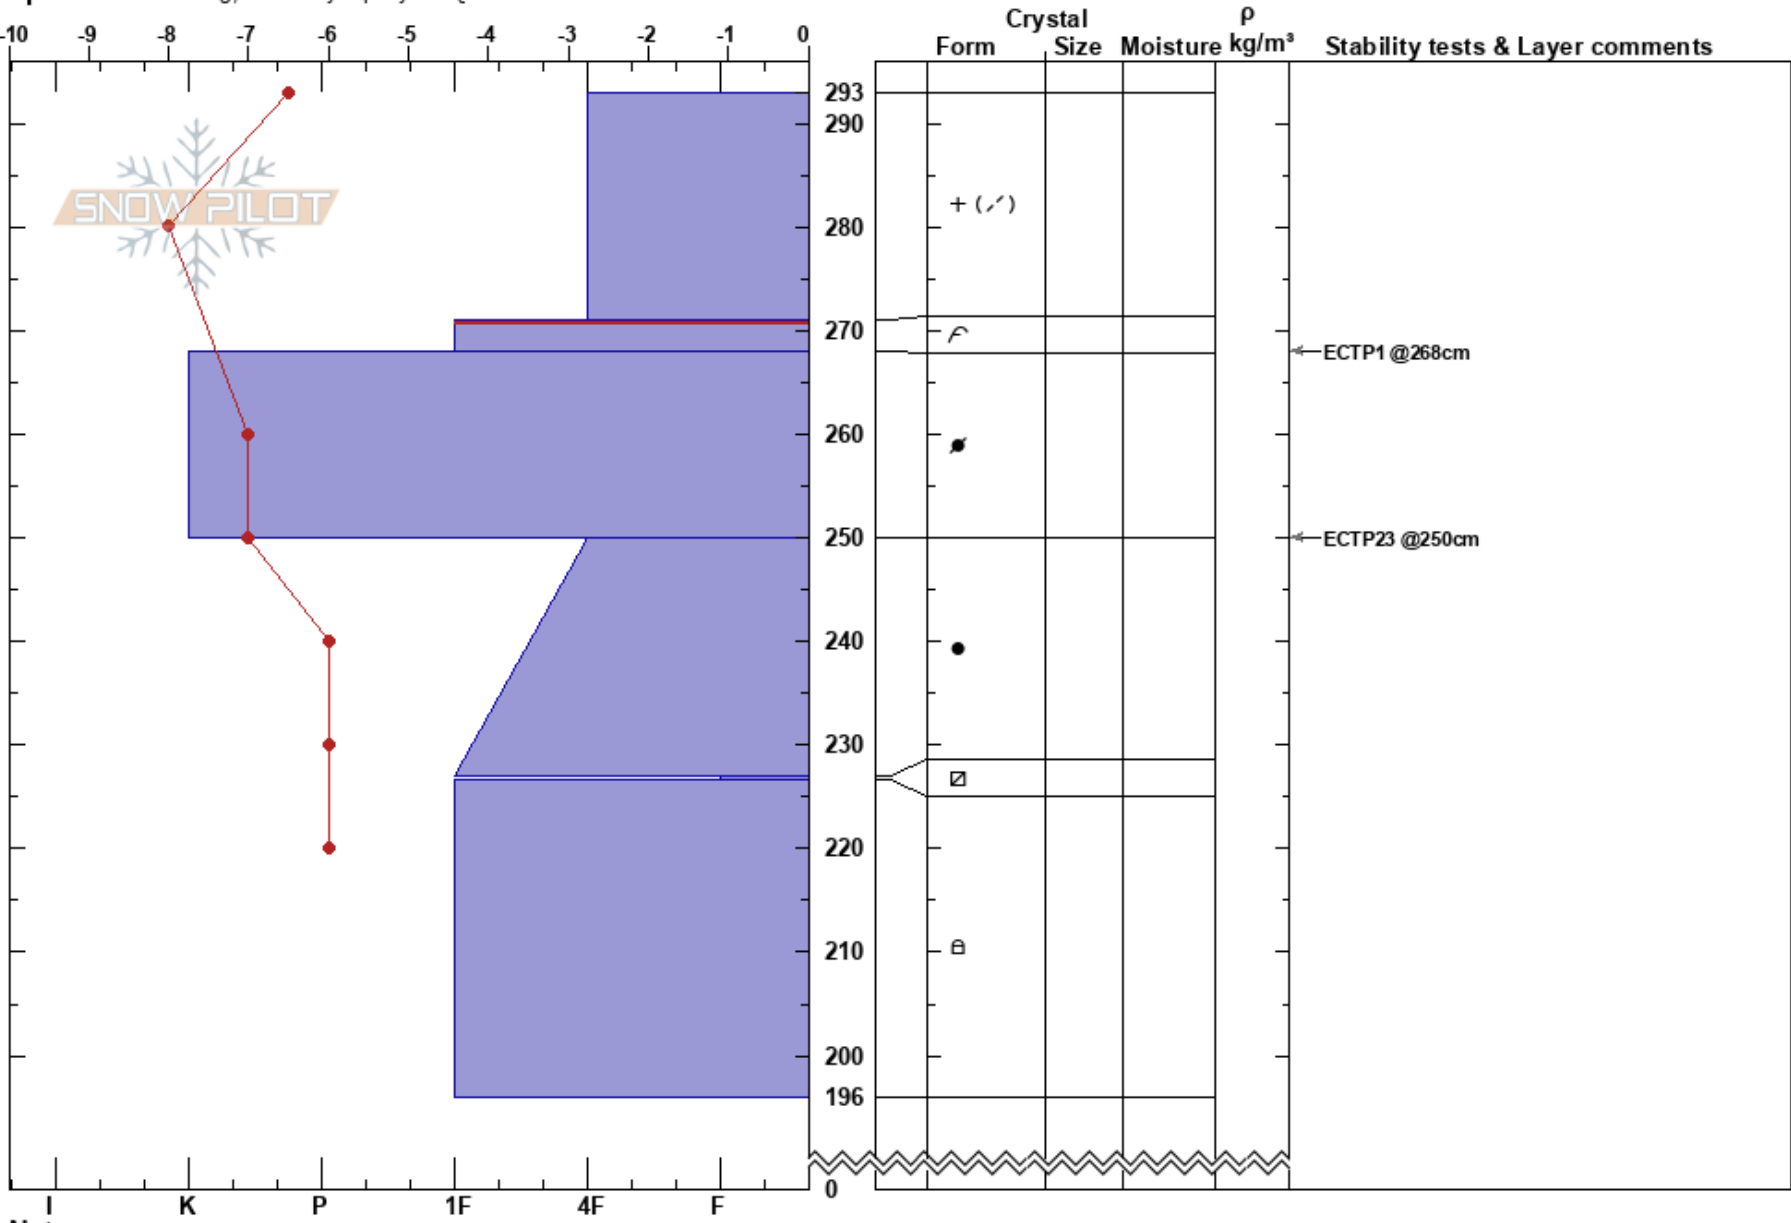

Lockwood Point
 Rattlesnake Mtns
 MT
 Elevation: 6600 ft
 Aspect: 0°

Logan King
 02/16/2018 - 11:00am
 Co-ord: 46.91817N, -113.77931W
 Slope Angle: 15°
 Wind Loading: yes

Stability:
 Air Temperature: -7.5°C PF:30 HS:293 Layer Notes:
 Sky Cover: OVC 271-268cm:Problematic layer
 Precipitation: S1
 Wind: W Strong

Specifics: Cracking; Instability rapidly rising

Notes: