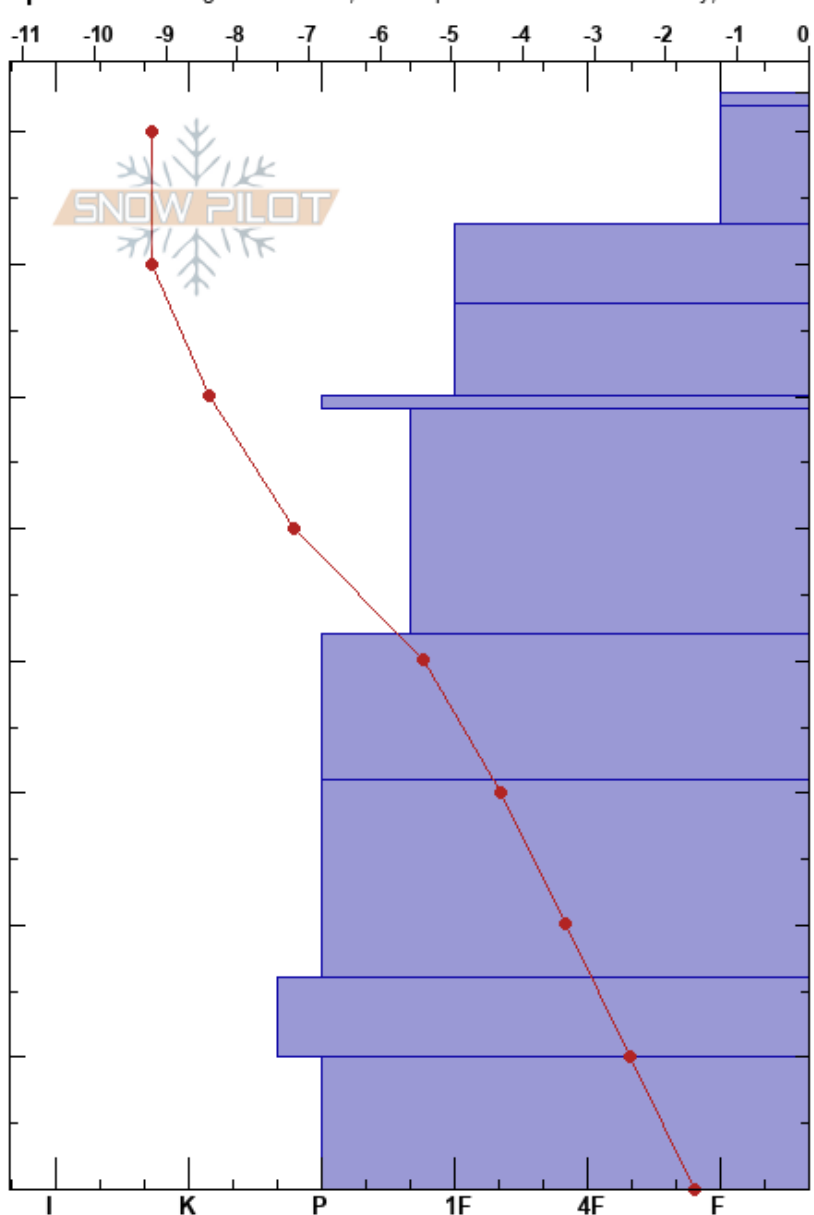

AMR - The Nipple  
 Thompson Plateau  
 CA  
 Elevation: 2159 m  
 Aspect: E

Matt Harding  
 01/26/2025 - 10:21am  
 Co-ord: 11T 288122W 5474190N  
 Slope Angle: 27°  
 Wind Loading: previous

Stability: Very Good HS:83  
 Air Temperature: -4°C PF:40  
 Sky Cover: CLR  
 Precipitation: NO  
 Wind: NW Light Breeze

Layer Notes:

Specifics: Pit dug in a Ski Area; Pit is representative of backcountry; Ski tracks on slope; We skied slope

Form	Crystal Size	Moisture	$\rho$ kg/m <sup>3</sup>	Stability tests & Layer comments
/	1			
☐	1			
☐	1-2			
☐	2			
☉☉				
☐	1-2			← CT25, BRK @48cm
☐	2			
☐	2-3			
☐	2-3			
☐ (^)	2-4(3)			← ECTX