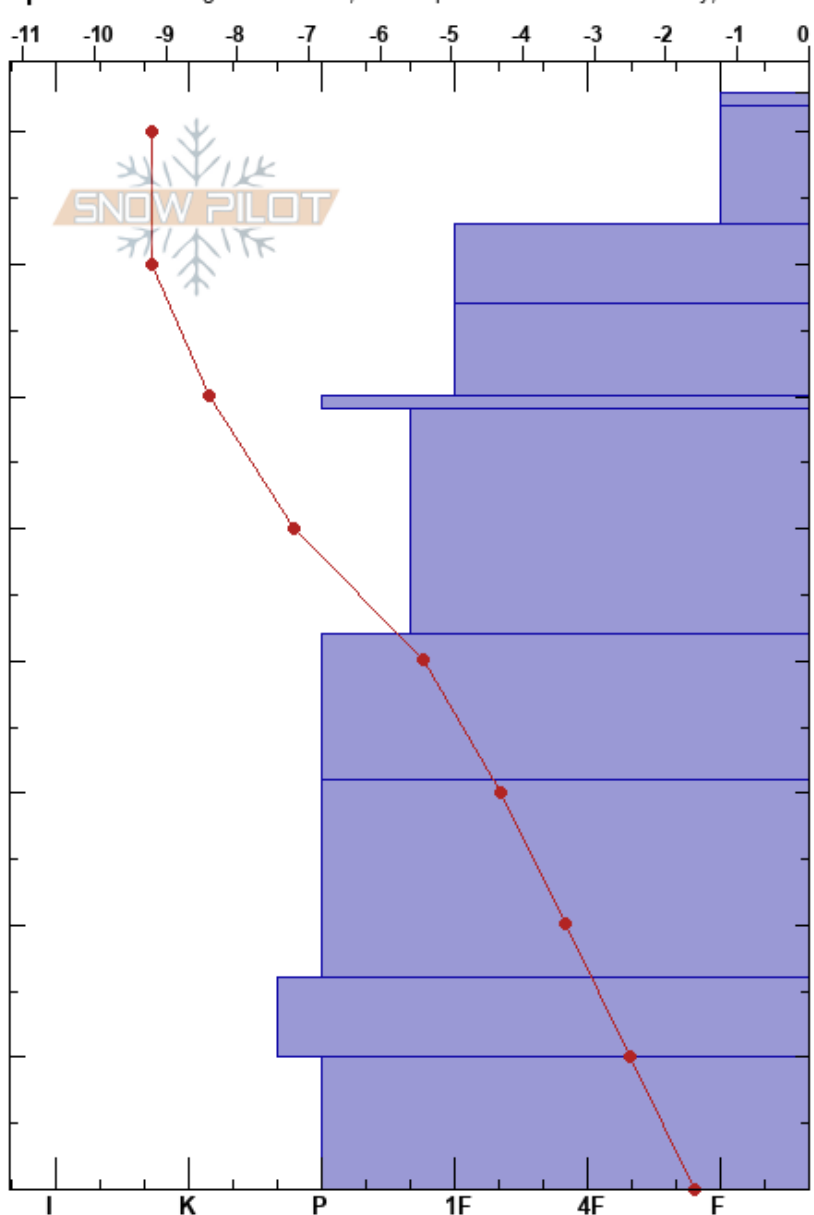

AMR - The Nipple
 Thompson Plateau
 CA
 Elevation: 2159 m
 Aspect: E

Matt Harding
 01/26/2025 - 10:21am
 Co-ord: 11T 288122W 5474190N
 Slope Angle: 27°
 Wind Loading: previous

Stability: Very Good
 Air Temperature: -4°C
 Sky Cover: CLR
 Precipitation: NO
 Wind: NW Light Breeze

HS:83
 PF:40
 Layer Notes:

Specifics: Pit dug in a Ski Area; Pit is representative of backcountry; Ski tracks on slope; We skied slope

Crystal Form	Crystal Size	Moisture	ρ kg/m ³	Stability tests & Layer comments
/	1			
☐	1			
☐	1-2			
☐	2			
☉☉				
☐	1-2			← CT25, BRK @48cm
☐	2			
☐	2-3			
☐	2-3			
☐ (^)	2-4(3)			← ECTX