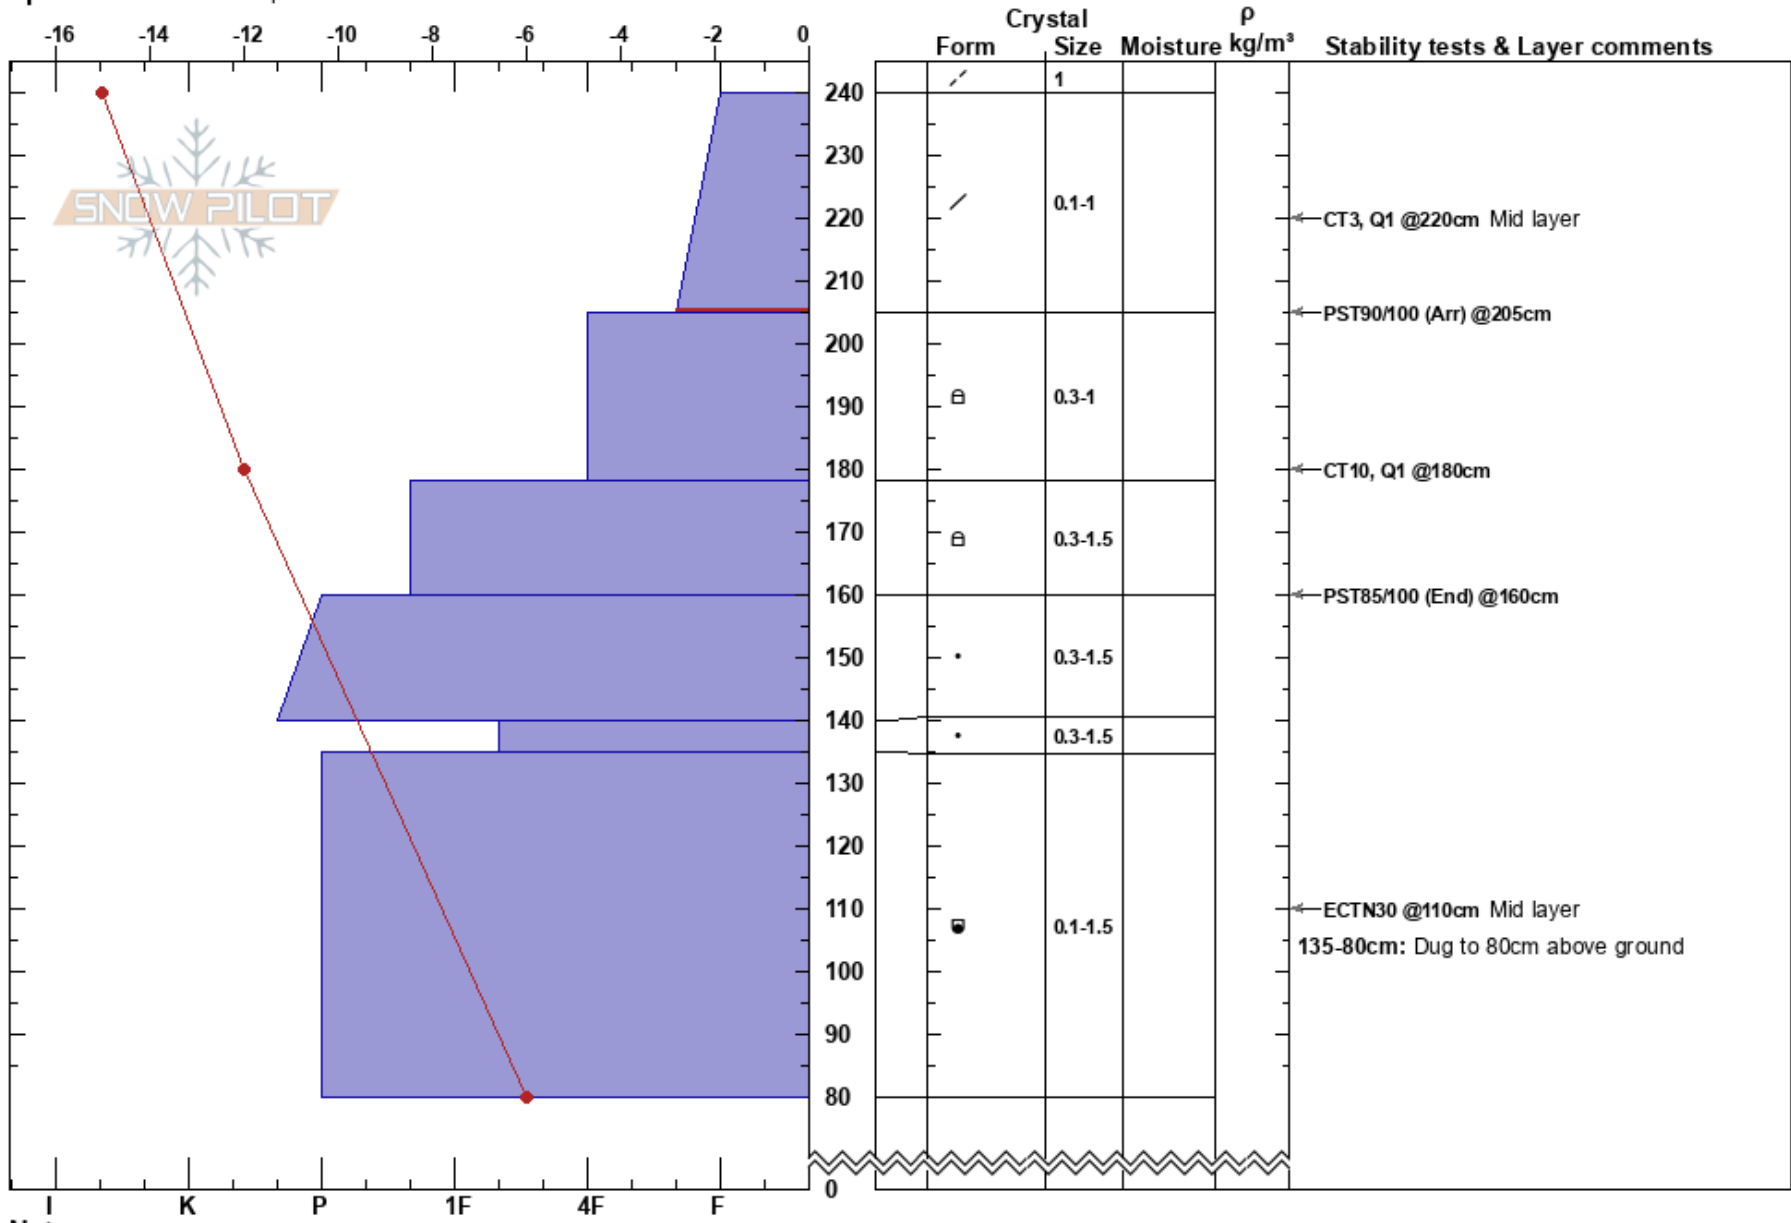

Little Mary's  
 Teton Range  
 WY  
 Elevation: 9400 ft  
 Aspect: N  
 Specifics: We skied slope

Benjamin Gage  
 01/25/2025 - 1:00pm  
 Co-ord: 43.77770N, -110.90703W  
 Slope Angle: 36°  
 Wind Loading: yes

Stability: Good  
 Air Temperature: -7°C  
 Sky Cover: CLR  
 Precipitation: NO  
 Wind: SW Moderate

HS:240  
 PF:50  
 PS:24  
 Layer Notes:  
 240-205cm: Problematic layer  
 135-80cm: Dug to 80cm above ground

Notes: Previous 12 hours, E/NE Wind event