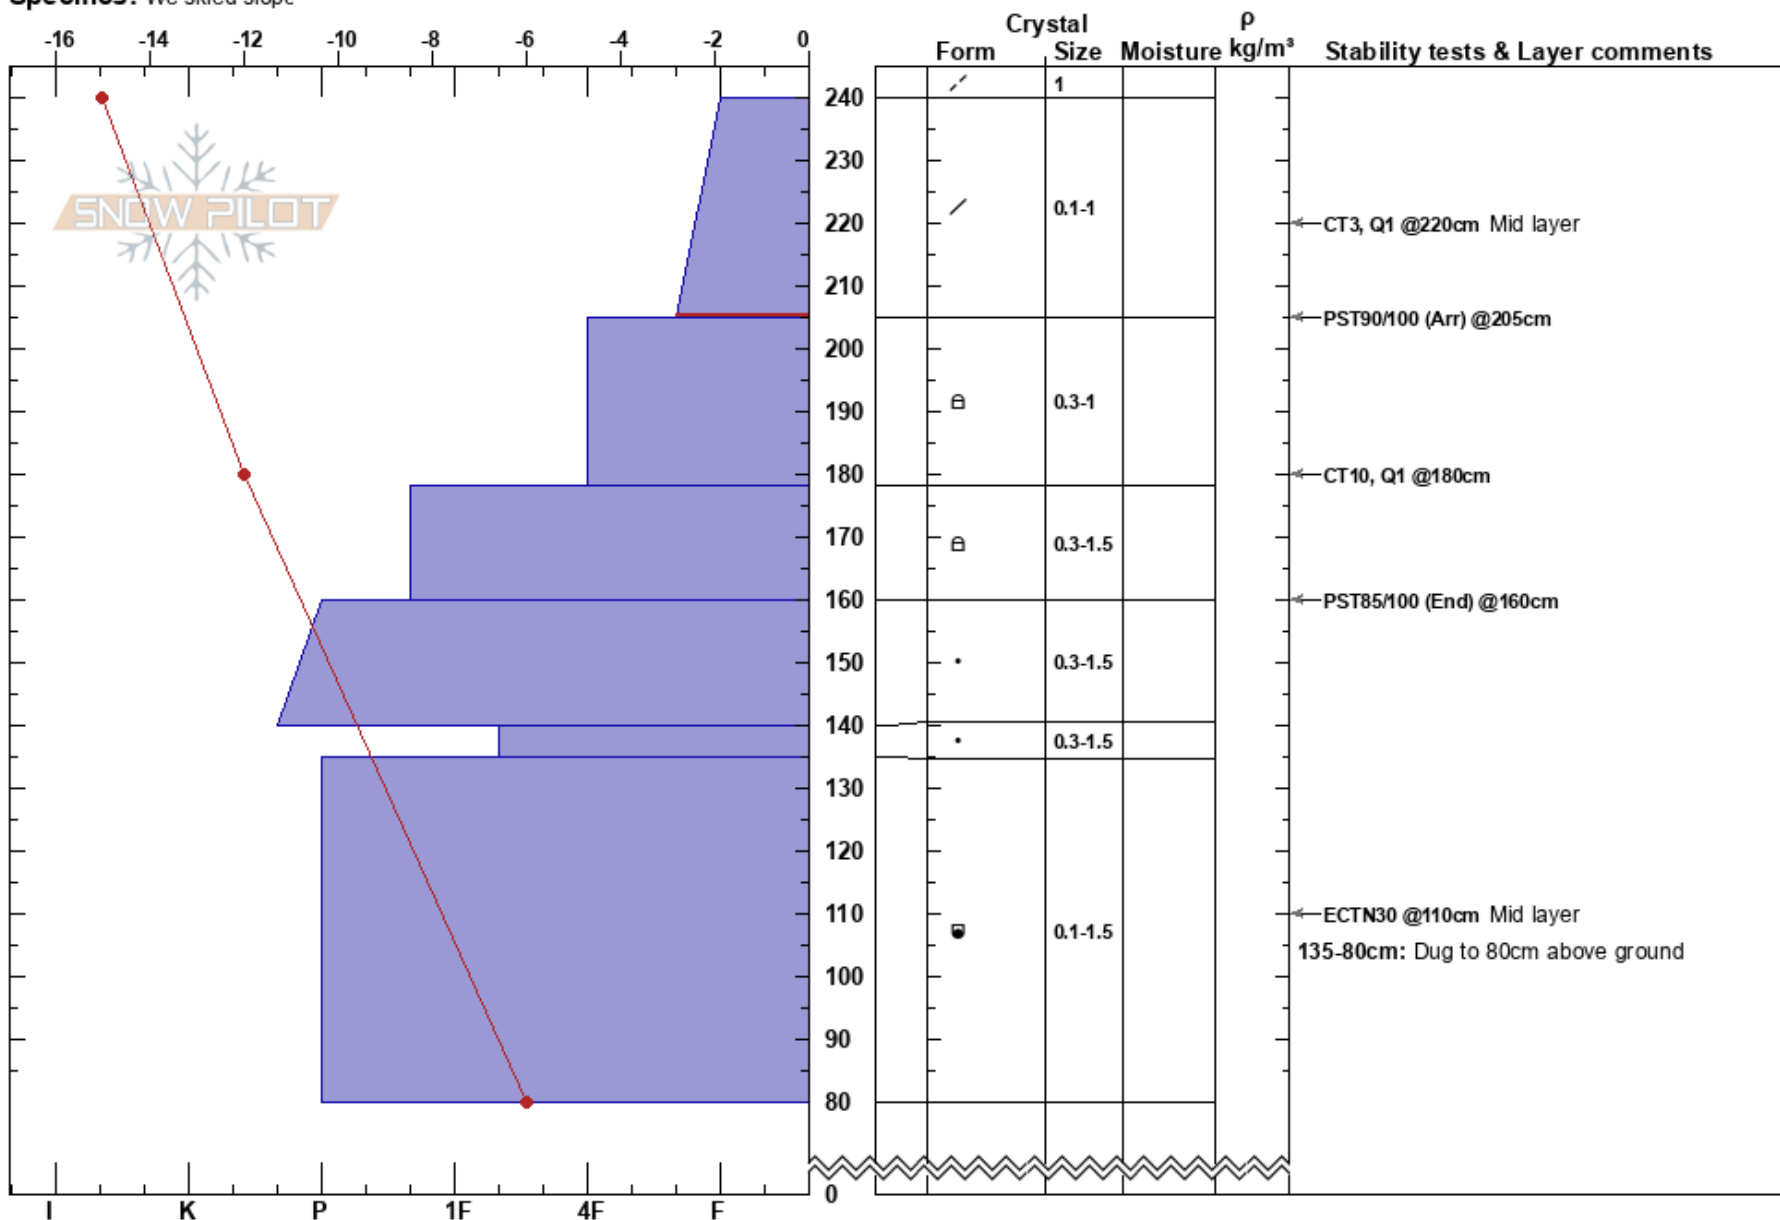

Little Mary's
 Teton Range
 WY
 Elevation: 9400 ft
 Aspect: N
 Specifics: We skied slope

Benjamin Gage
 01/25/2025 - 1:00pm
 Co-ord: 43.77770N, -110.90703W
 Slope Angle: 36°
 Wind Loading: yes

Stability: Good
 Air Temperature: -7°C
 Sky Cover: CLR
 Precipitation: NO
 Wind: SW Moderate

HS:240
 PF:50
 PS:24
 Layer Notes:
 240-205cm: Problematic layer
 135-80cm: Dug to 80cm above ground

Notes: Previous 12 hours, E/NE Wind event