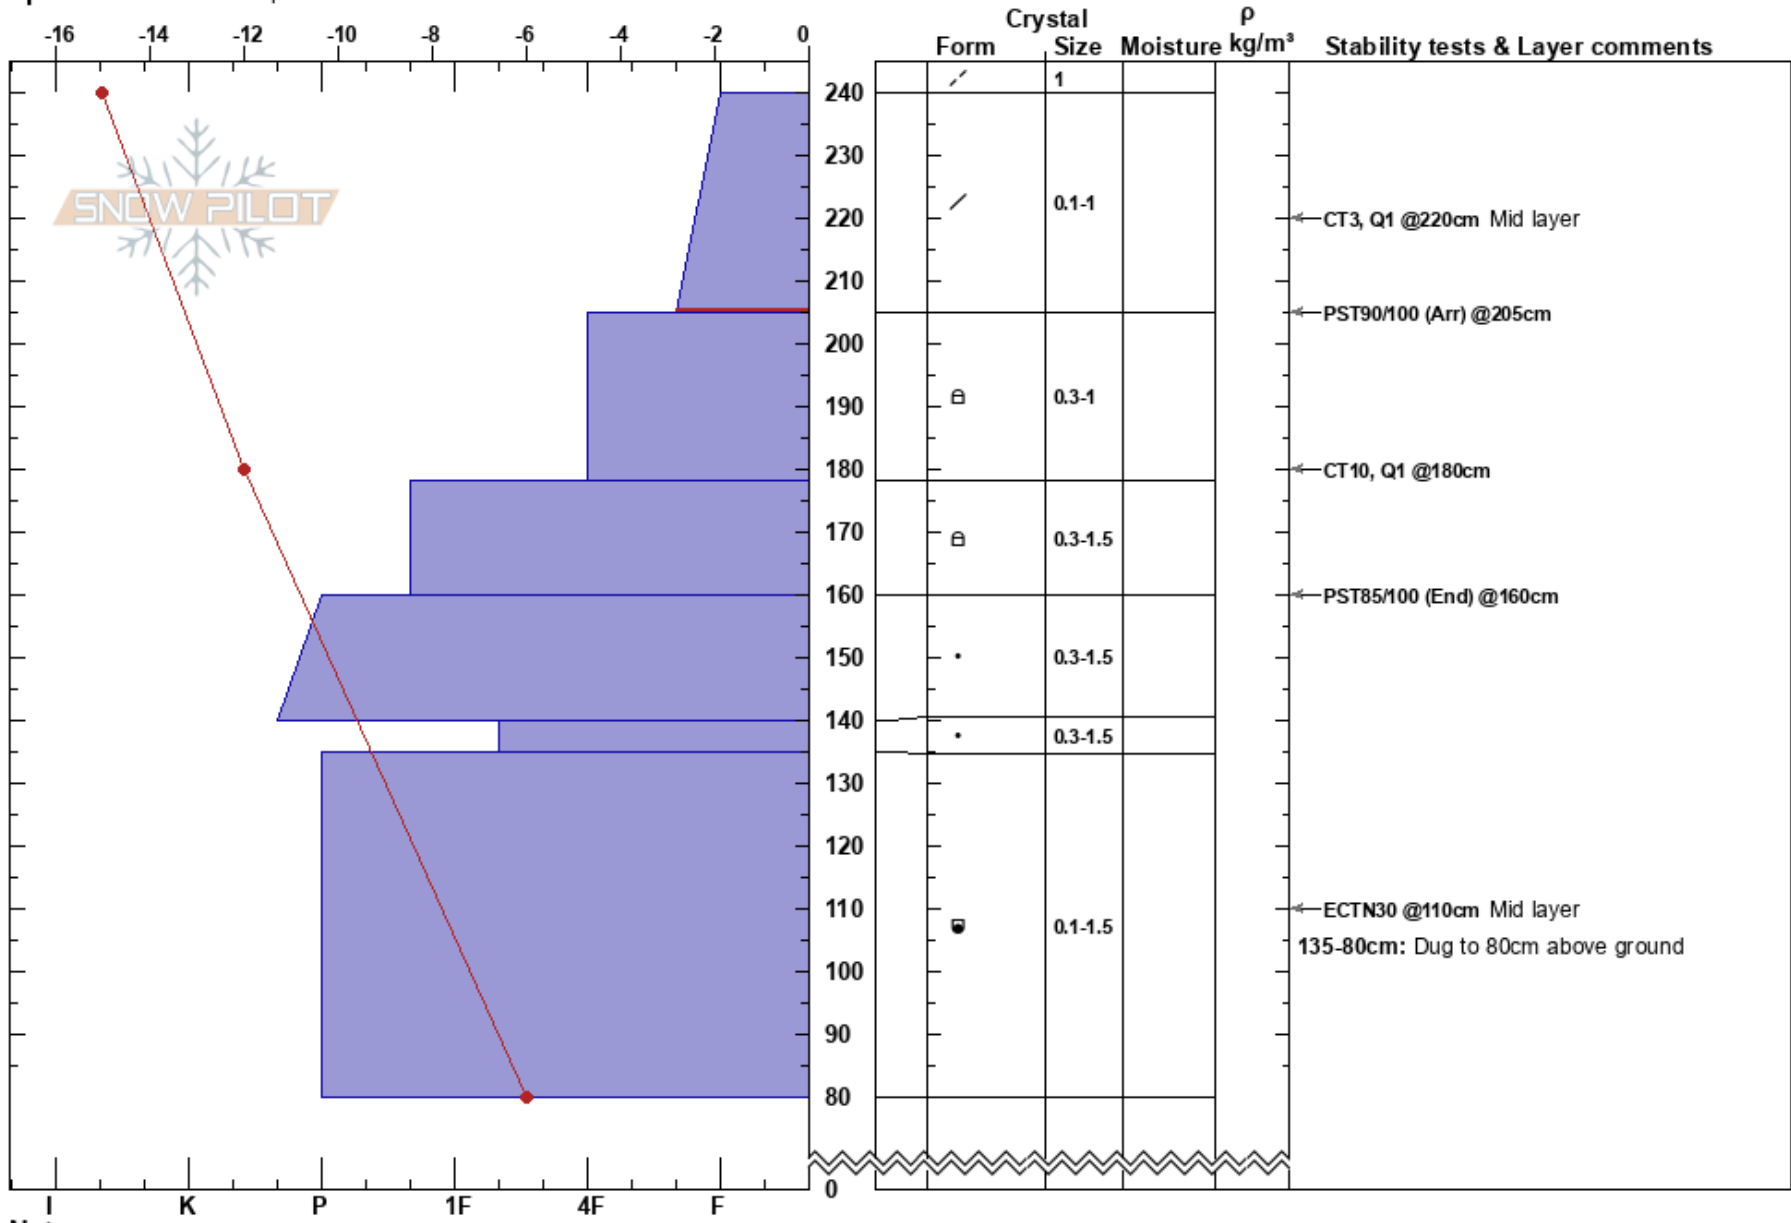

Little Mary's
 Teton Range
 WY
 Elevation: 9400 ft
 Aspect: N
 Specifics: We skied slope

Benjamin Gage
 01/25/2025 - 1:00pm
 Co-ord: 43.77770N, -110.90703W
 Slope Angle: 36°
 Wind Loading: yes

Stability: Good
 Air Temperature: -7°C
 Sky Cover: CLR
 Precipitation: NO
 Wind: SW Moderate

HS:240
 PF:50
 PS:24
 Layer Notes:
 240-205cm: Problematic layer
 135-80cm: Dug to 80cm above ground

Notes: Previous 12 hours, E/NE Wind event