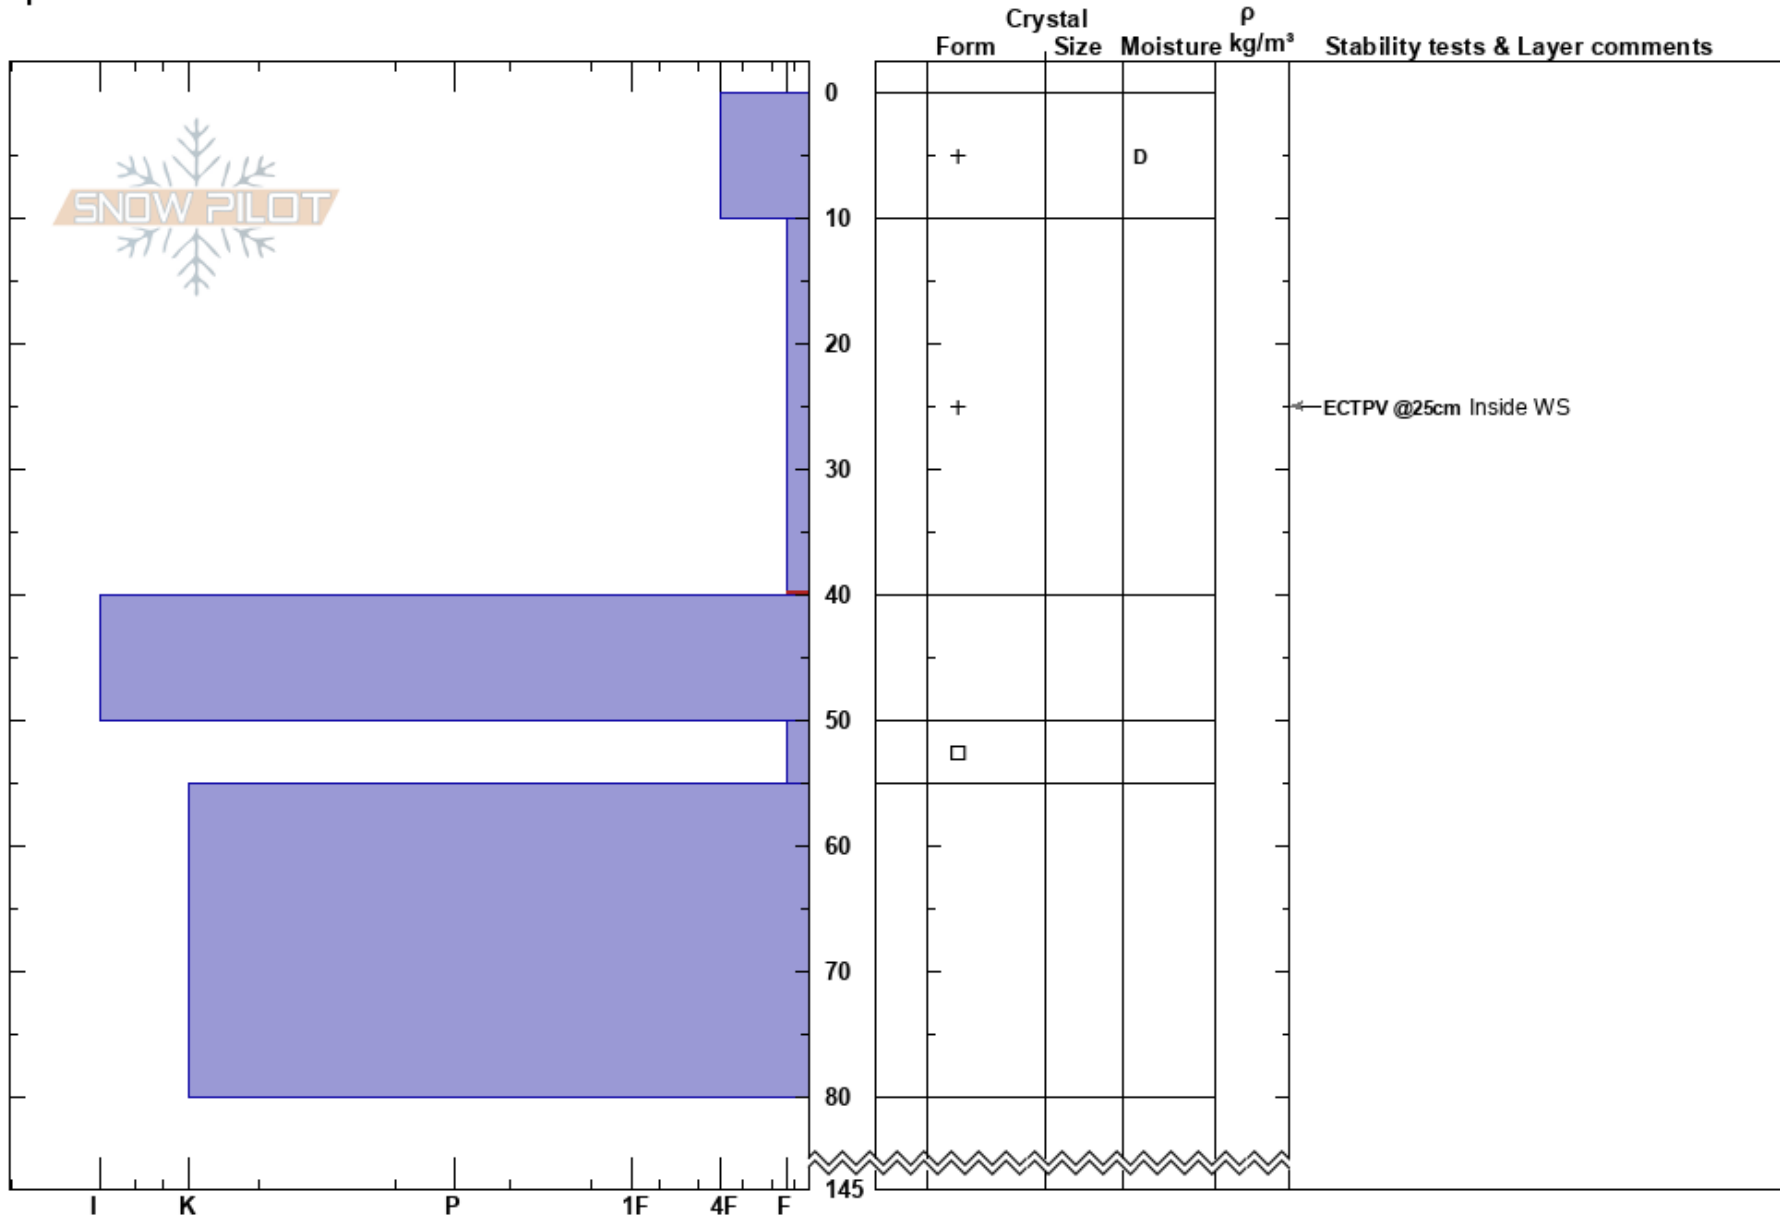

Maisematie

Kai Lehtonen

25/01/2025 - 16:45

Stability:

HS:145

Layer Notes:

Finland

Co-ord:

Air Temperature: -7°C

PF:20

10-40cm: Problematic layer

Elevation: 330 m

Slope Angle: 12°

Sky Cover: OVC

Precipitation: S2

Aspect: W

Wind Loading: yes

Wind: E Strong

Specifics:

Notes: Snowstorm in Alpine