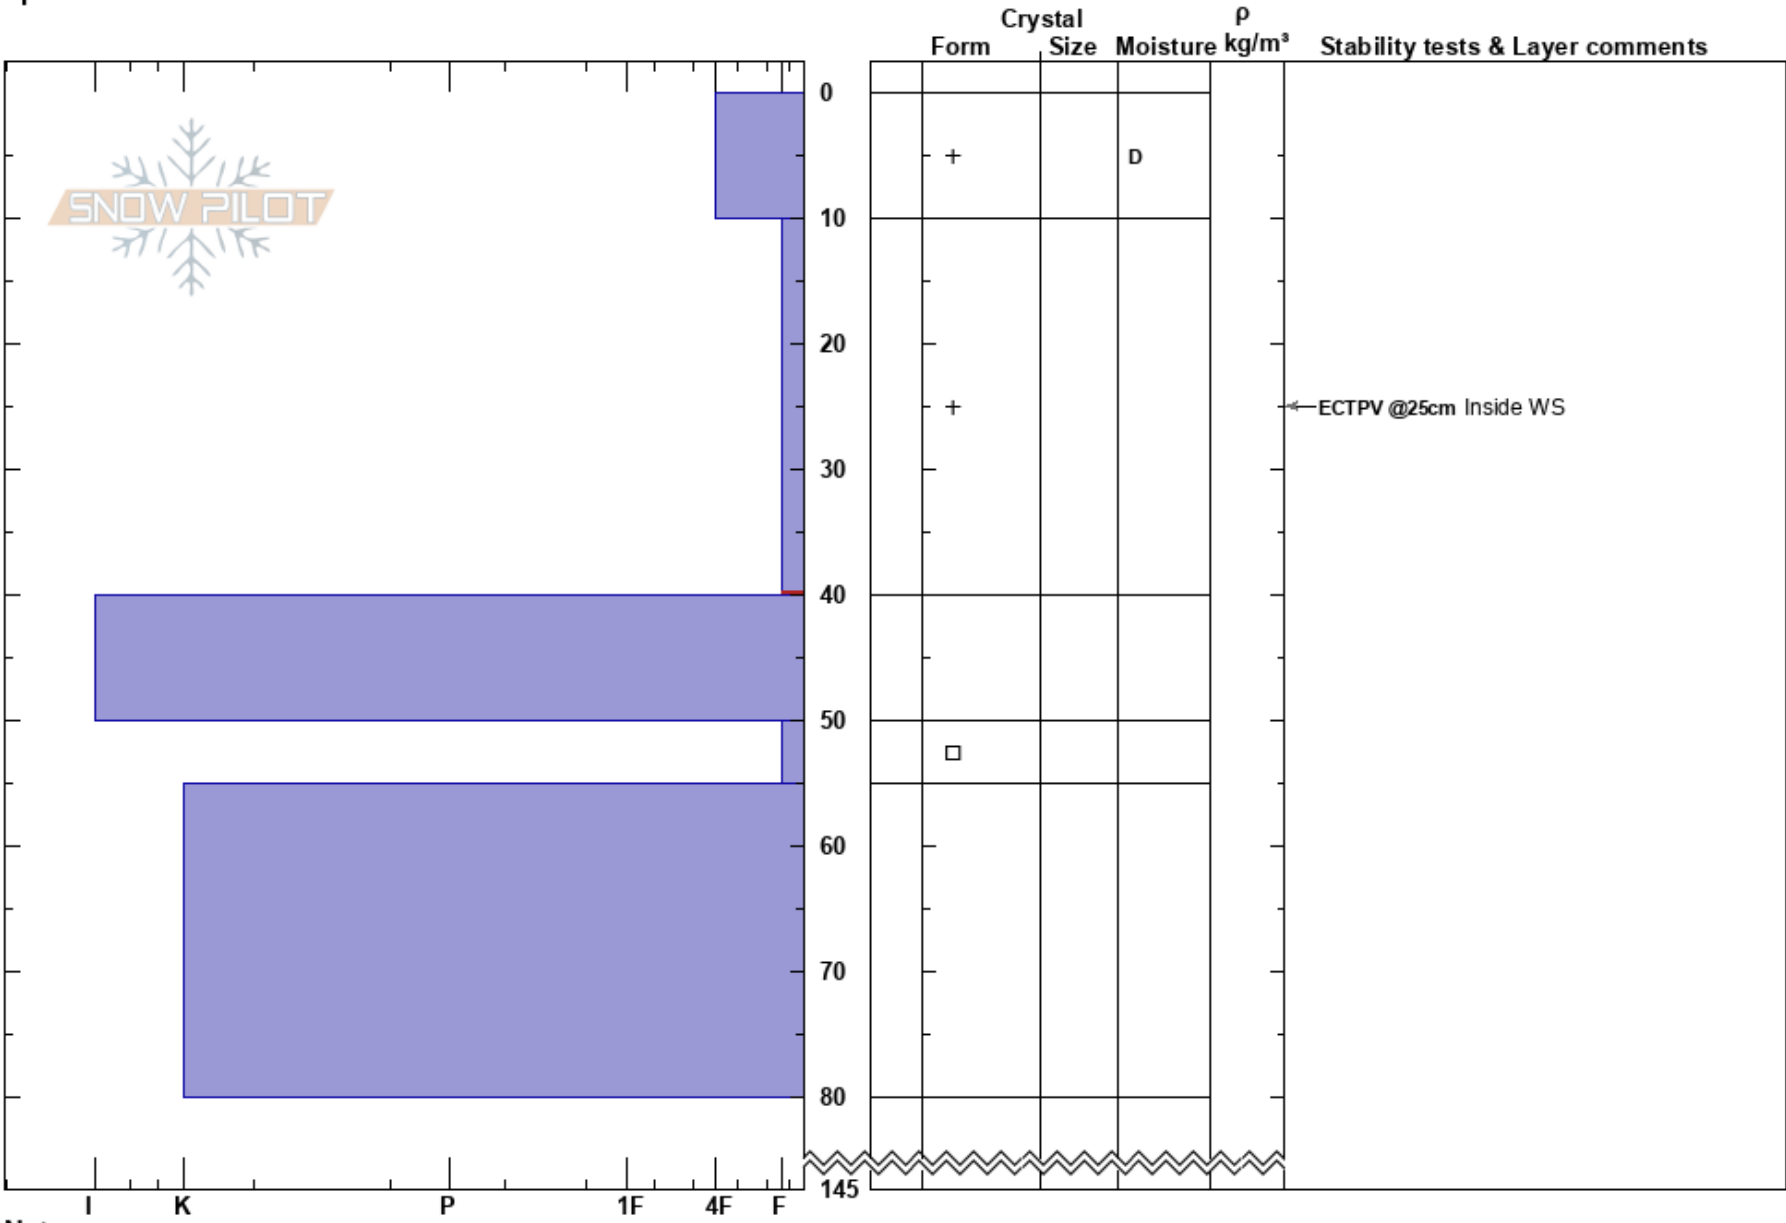

Maisematie
 Finland
 Elevation: 330 m
 Aspect: W
 Specifics:

Kai Lehtonen
 25/01/2025 - 16:45
 Co-ord:
 Slope Angle: 12°
 Wind Loading: yes

Stability:
 Air Temperature: -7°C
 Sky Cover: OVC
 Precipitation: S2
 Wind: E Strong

HS:145
 PF:20 10-40cm:Problematic layer

Layer Notes:

Notes: Snowstorm in Alpine