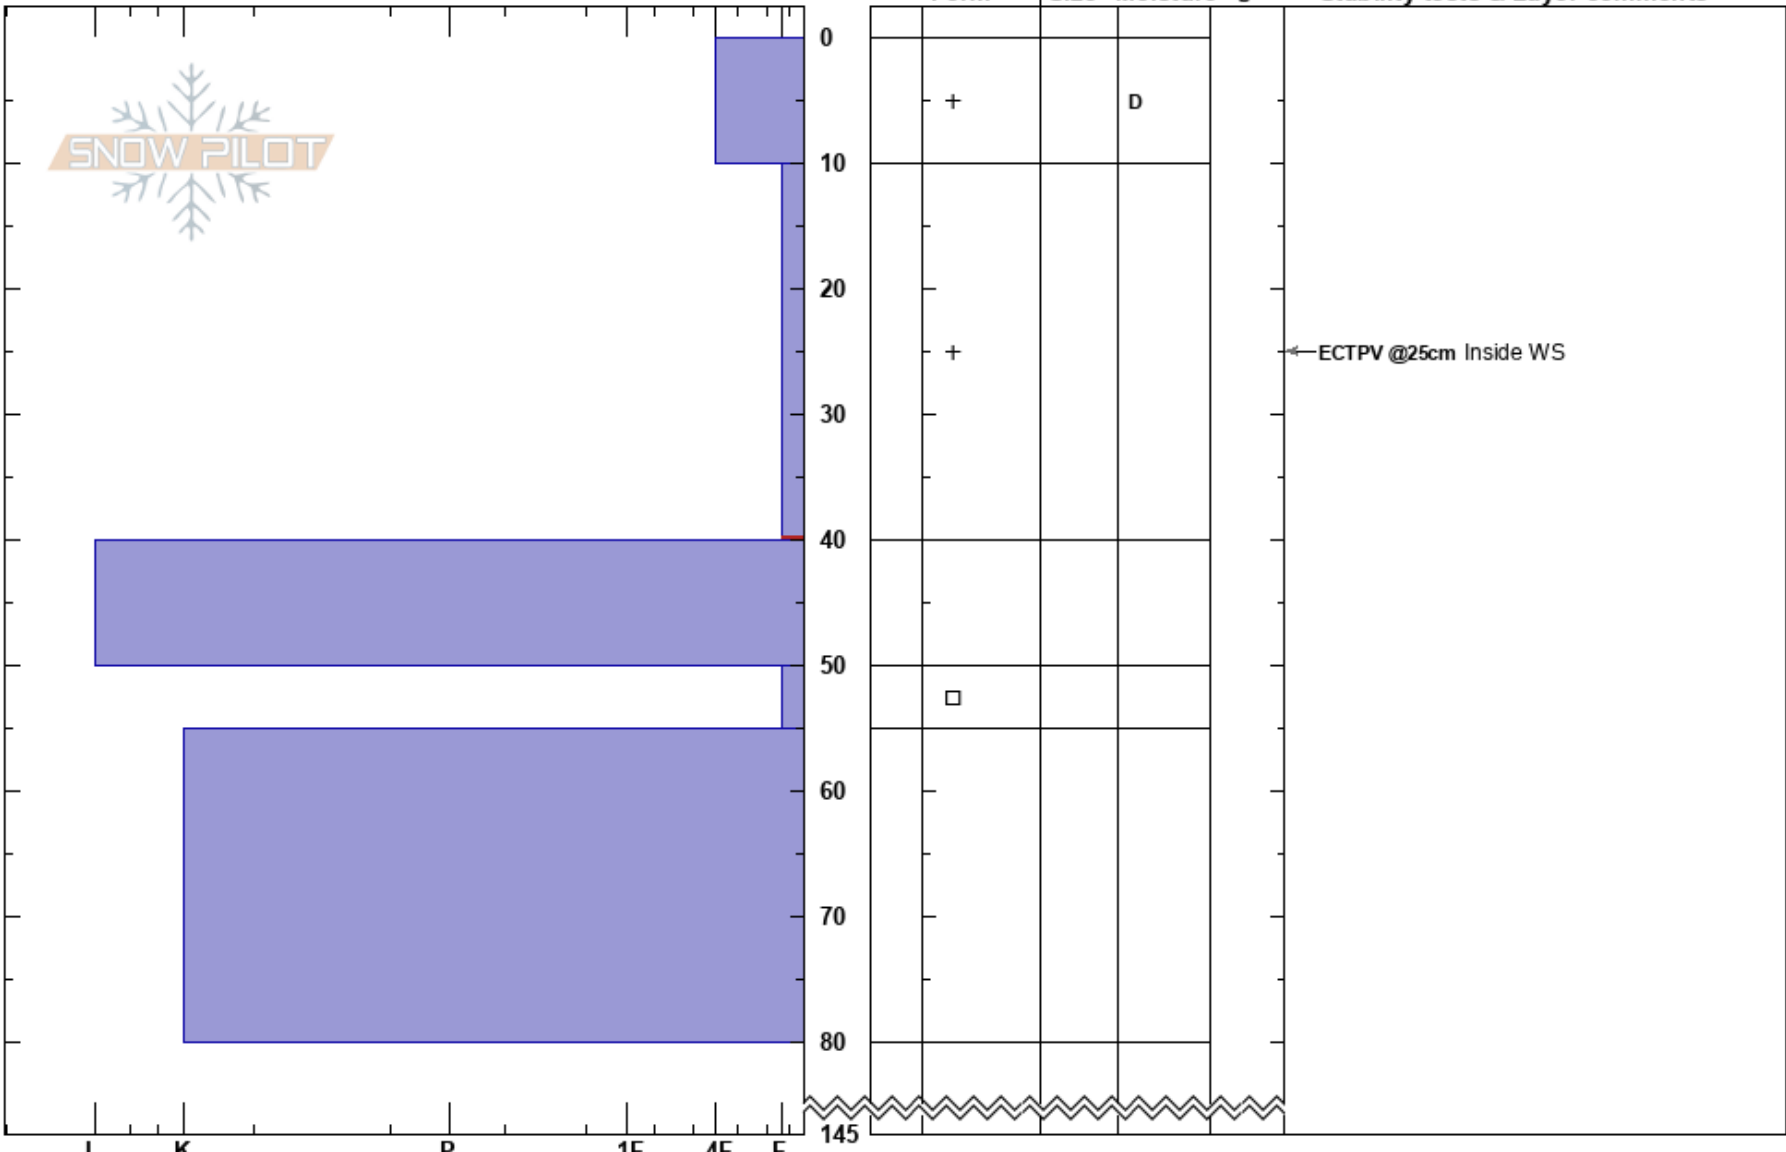

Maisematie
 Finland
 Elevation: 330 m
 Aspect: W
 Specifics:

Kai Lehtonen
 25/01/2025 - 16:45
 Co-ord:
 Slope Angle: 12°
 Wind Loading: yes

Stability:
 Air Temperature: -7°C
 Sky Cover: OVC
 Precipitation: S2
 Wind: E Strong

HS:145
 PF:20 10-40cm:Problematic layer

Layer Notes:

Crystal Form	Crystal Size	Moisture	ρ kg/m ³	Stability tests & Layer comments
+		D		
+				←ECTPV @25cm Inside WS
□				

Notes: Snowstorm in Alpine