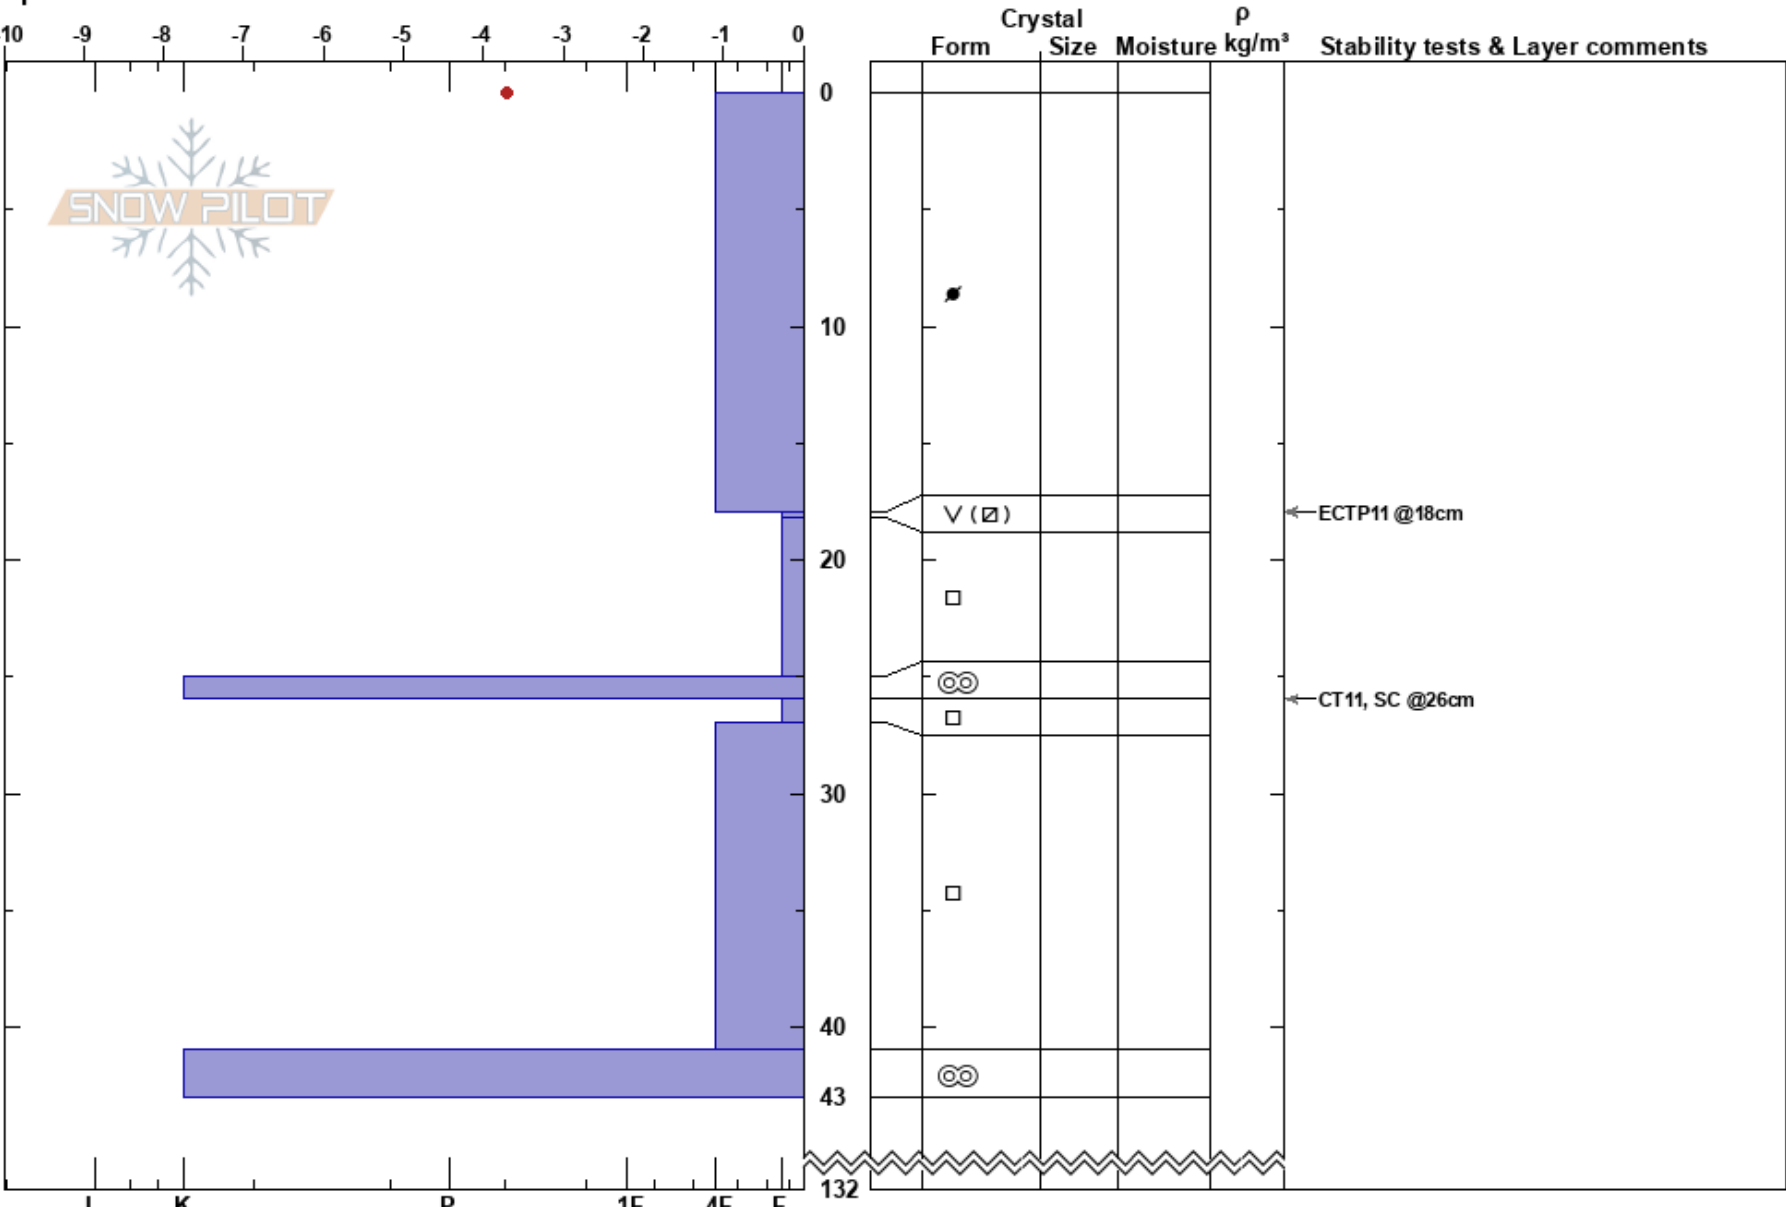

V Ösjödalen
 Funäsfjällen
 Sweden
Elevation: 570 m
Aspect: E
Specifics:

Jaden Lanham Devine
 26/01/2025 - 00:45
Co-ord: 33V 362149E 6954346N
Slope Angle: 29°
Wind Loading: previous

Stability: HS:132
Air Temperature: -3.7°C **PF:**29
Sky Cover: FEW
Precipitation: NO
Wind: Calm

Layer Notes:

Notes: