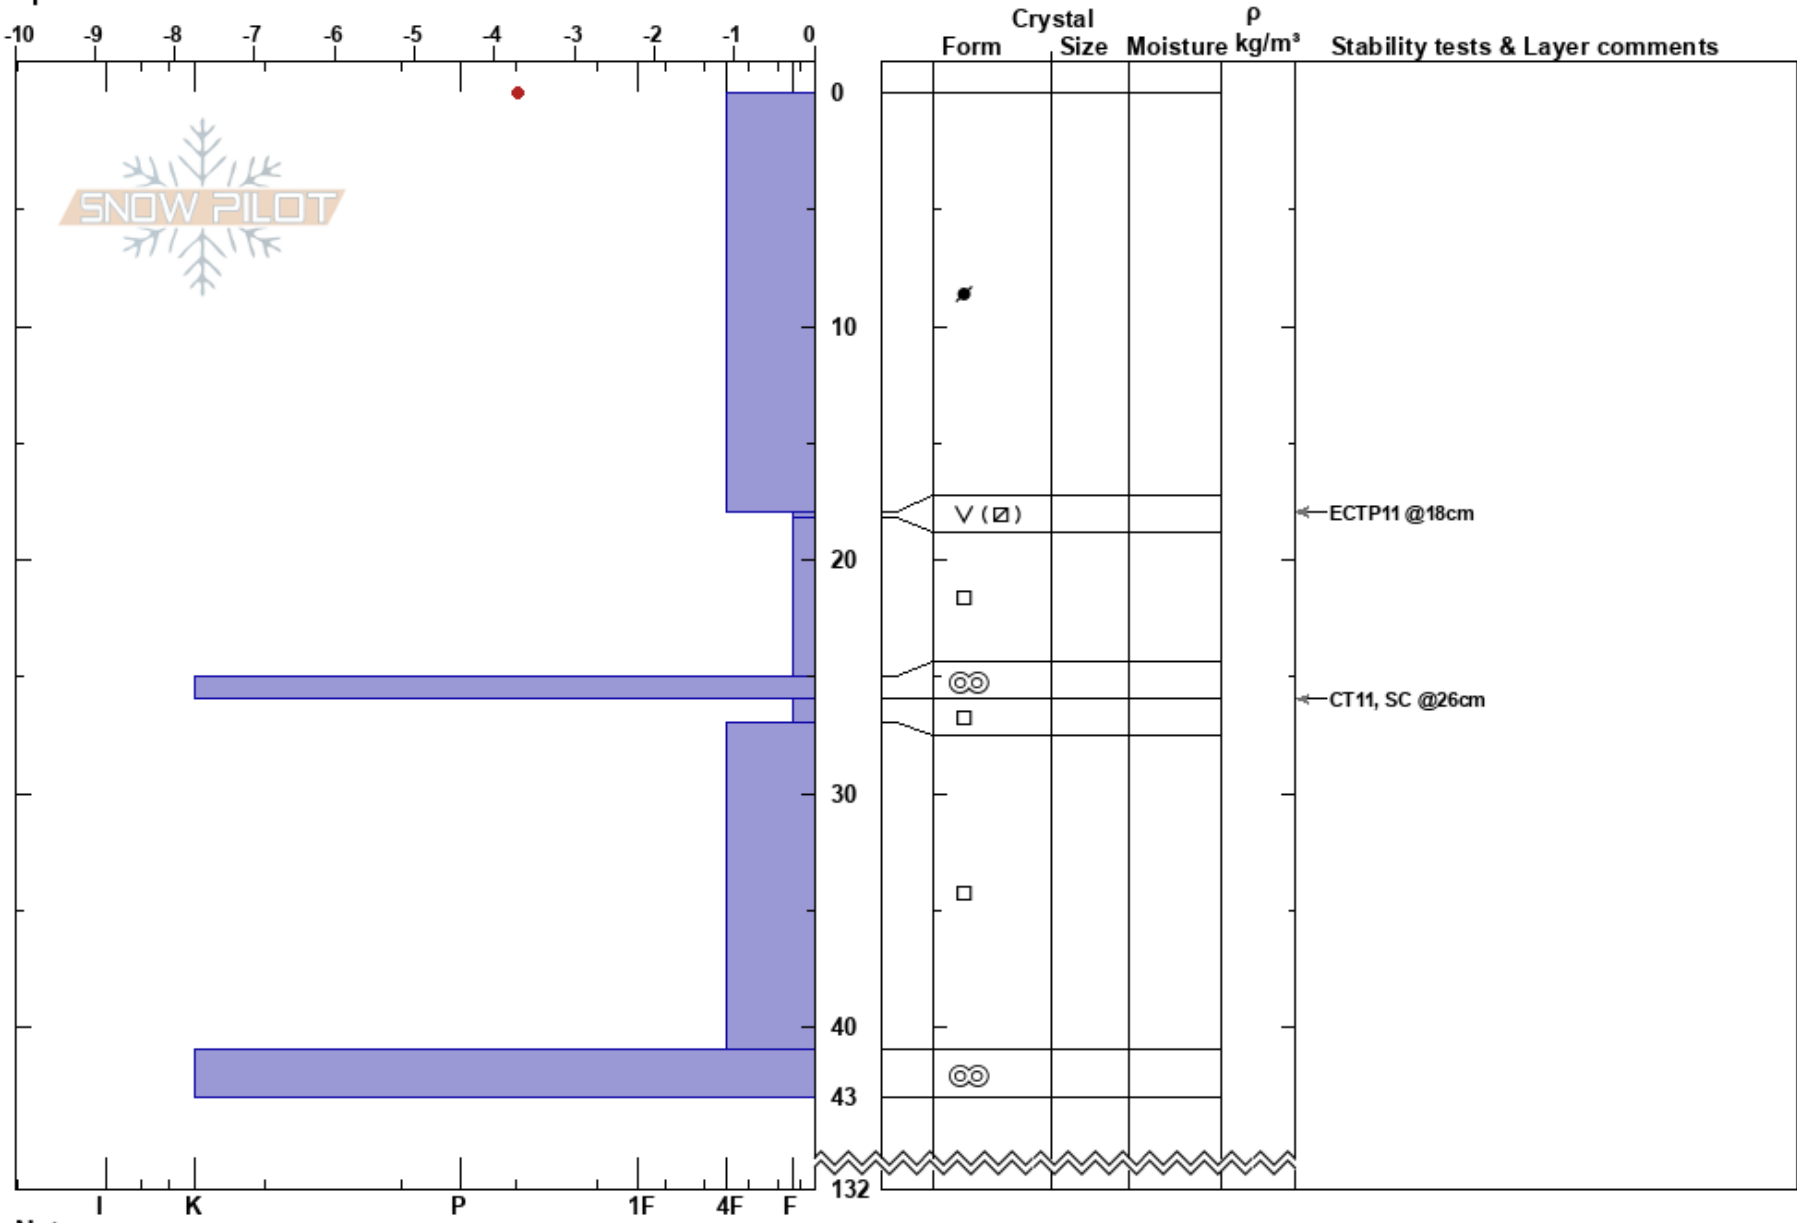

V Ösjödalen
 Funäsfjällen
 Sweden
Elevation: 570 m
Aspect: E
Specifics:

Jaden Lanham Devine
 26/01/2025 - 00:45
Co-ord: 33V 362149E 6954346N
Slope Angle: 29°
Wind Loading: previous

Stability: HS:132
Air Temperature: -3.7°C **PF:**29
Sky Cover: FEW
Precipitation: NO
Wind: Calm

Layer Notes:

Notes: