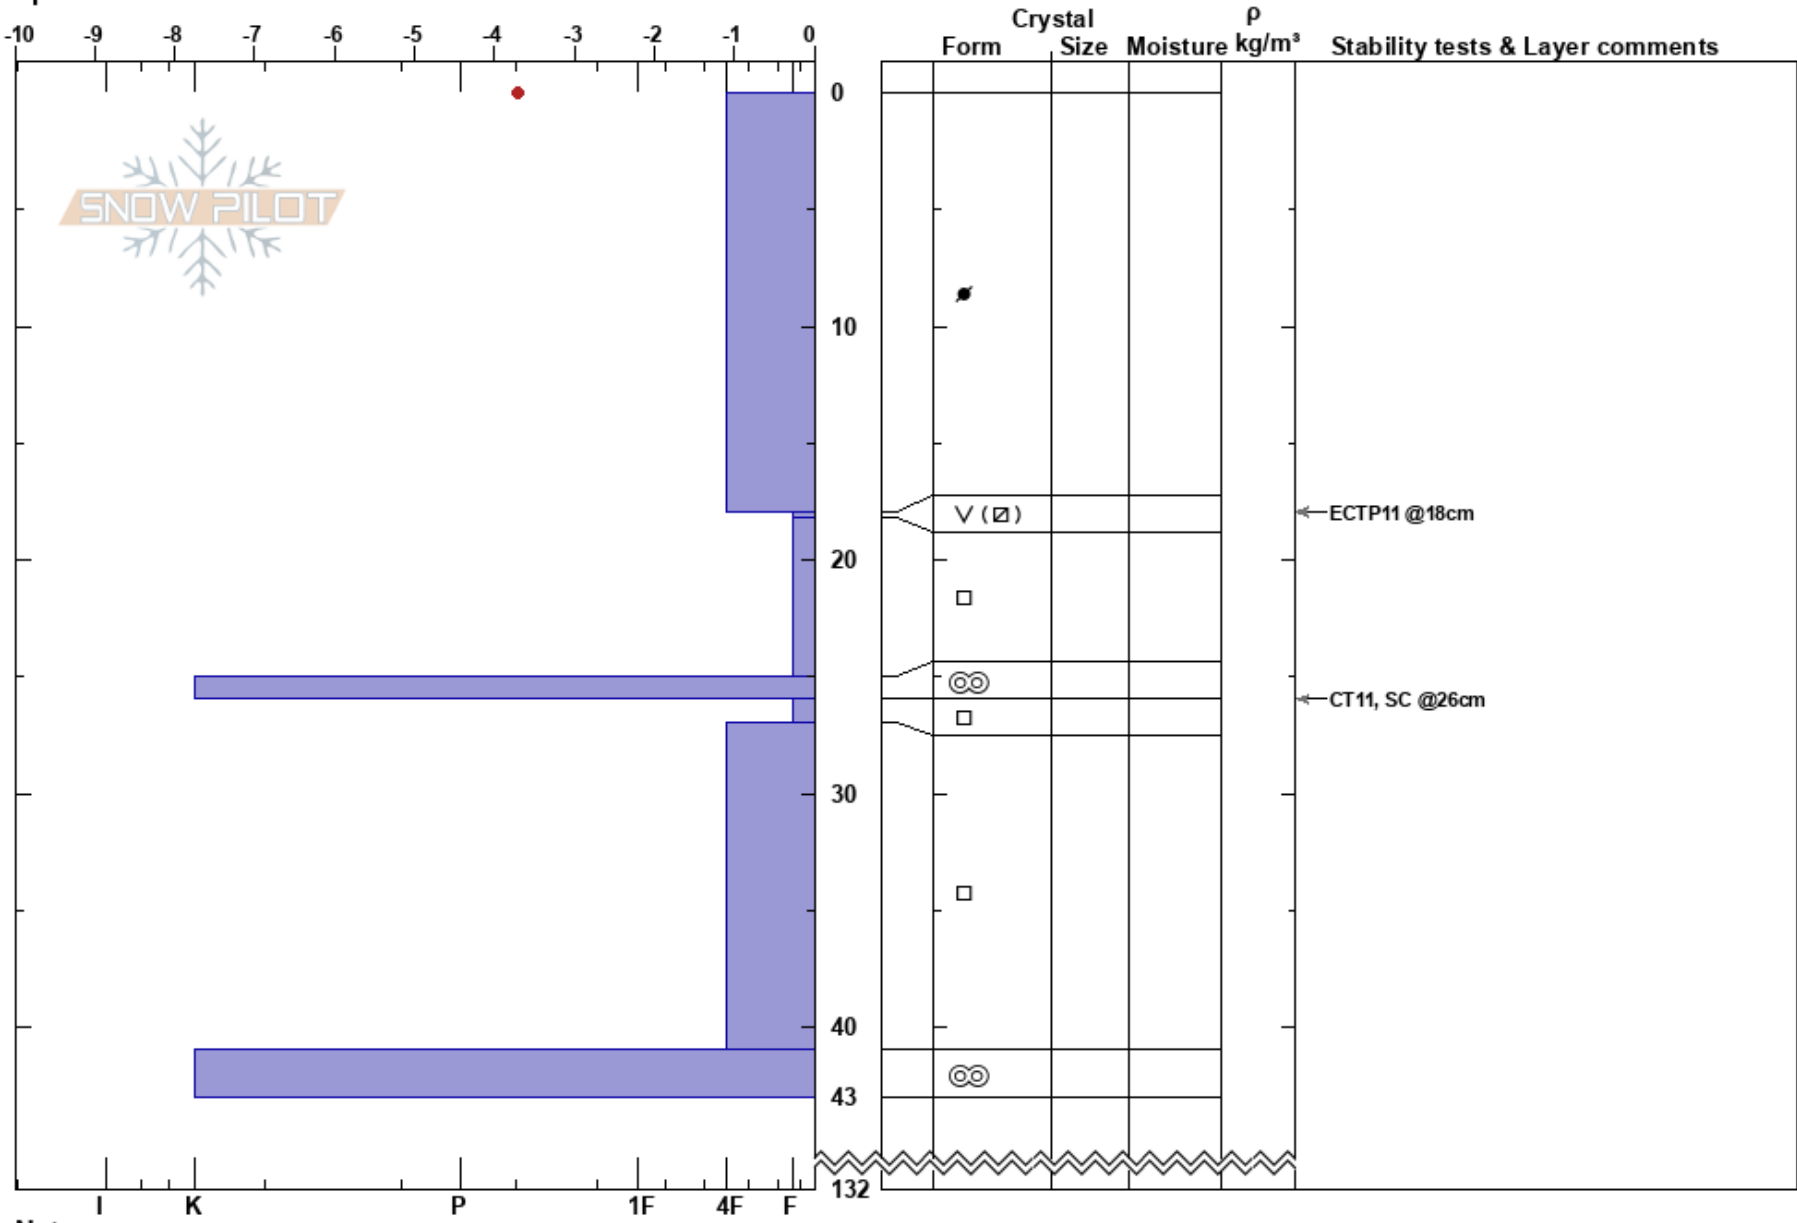

V Ösjödalen
 Funäsfjällen
 Sweden
Elevation: 570 m
Aspect: E
Specifics:

Jaden Lanham Devine
 26/01/2025 - 00:45
Co-ord: 33V 362149E 6954346N
Slope Angle: 29°
Wind Loading: previous

Stability: HS:132
Air Temperature: -3.7°C **PF:**29
Sky Cover: FEW
Precipitation: NO
Wind: Calm