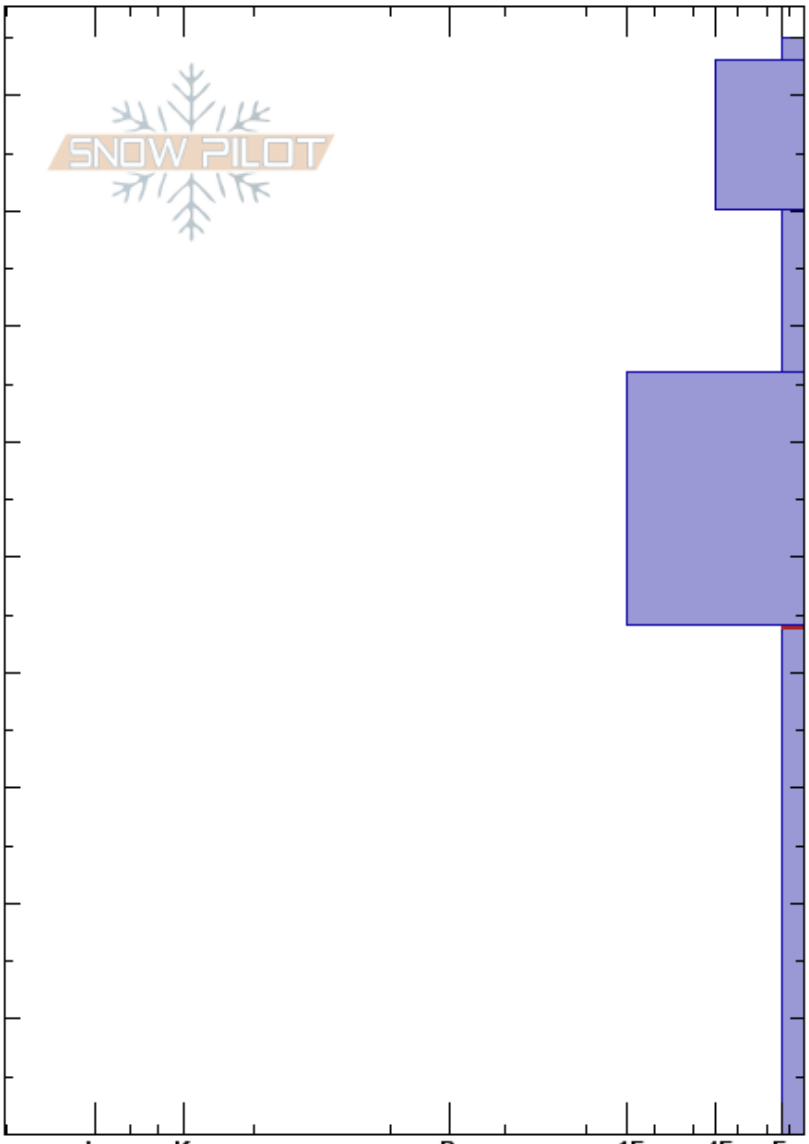

East Leadville
 Sawatch
 CO
 Elevation: 11100 ft
 Aspect: 40°
 Specifics:

Rich Rogers
 01/25/2025 - 1:00pm
 Co-ord: 13S 393564W 4345527N
 Slope Angle: 5°
 Wind Loading:

Stability: Fair
 Air Temperature: -4°C
 Sky Cover: BKN
 Precipitation: NO
 Wind: Calm
 HS:95
 PF:70
 44-0cm: Problematic layer

Height (cm)	Crystal		Moisture	ρ kg/m ³	Stability tests & Layer comments
	Form	Size			
95					
90	+	2			
80	/	1			← CT6, RP @80cm
70	□	2-3			
60					
50	□	2-4			
45					← ECTN20 @44cm
40					← CT18, RP @40cm ← ECTN24 @40cm
30					
20	^	4			
10					
0					