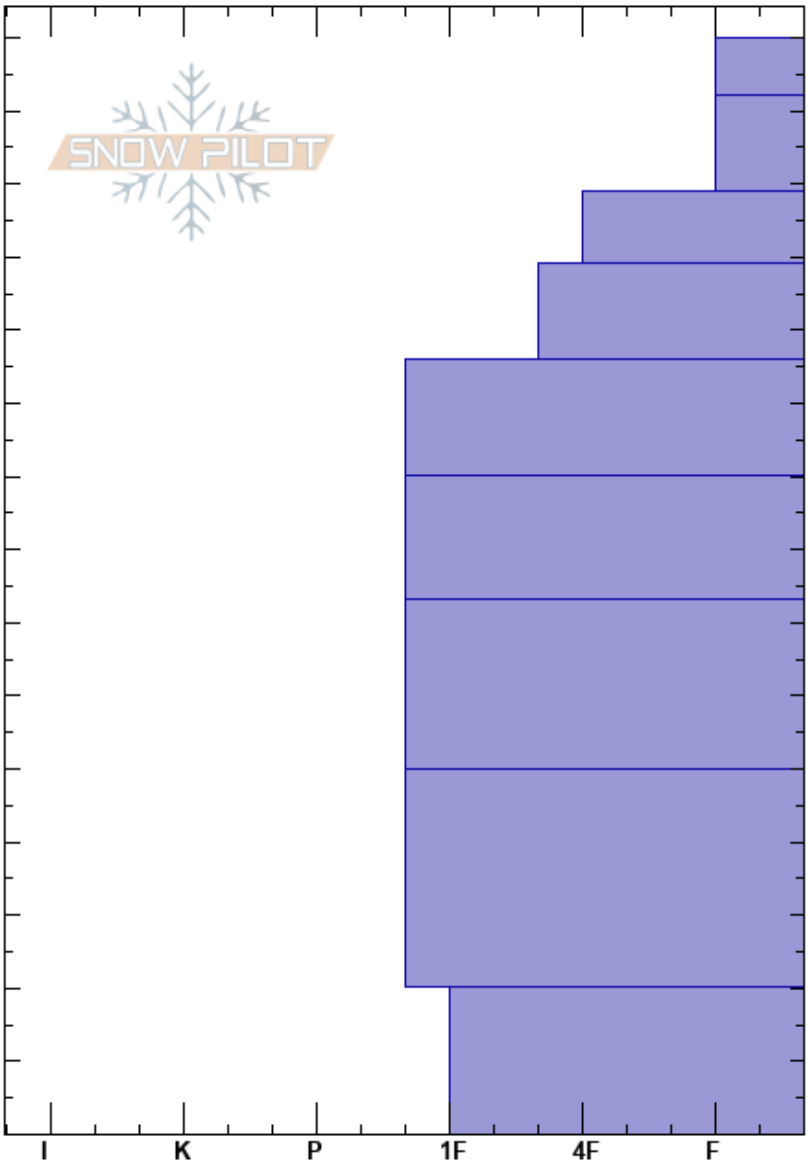

Life Coach high
 Rockies
 BC
 Elevation: 2150 m
 Aspect: SW
 Specifics:

Eric Ostopkevich
 25/01/2025 - 09:32
 Co-ord: 52.27014N, -118.35264W
 Slope Angle: 30°
 Wind Loading: no

Stability:
 Air Temperature:
 Sky Cover: FEW
 Precipitation: NO
 Wind: Calm
 HS:150
 Layer Notes:

Height (m)	Crystal		ρ kg/m ³	Stability tests & Layer comments
	Form	Size		
150				
140				
130				
120				← CT7, RP @126cm
110				
100				
90				
80				
70				
60				
50				
40				
30	⊖			
20				
10	□	-3		← CT28, SC @10cm FC 2 - 3 mm
0				